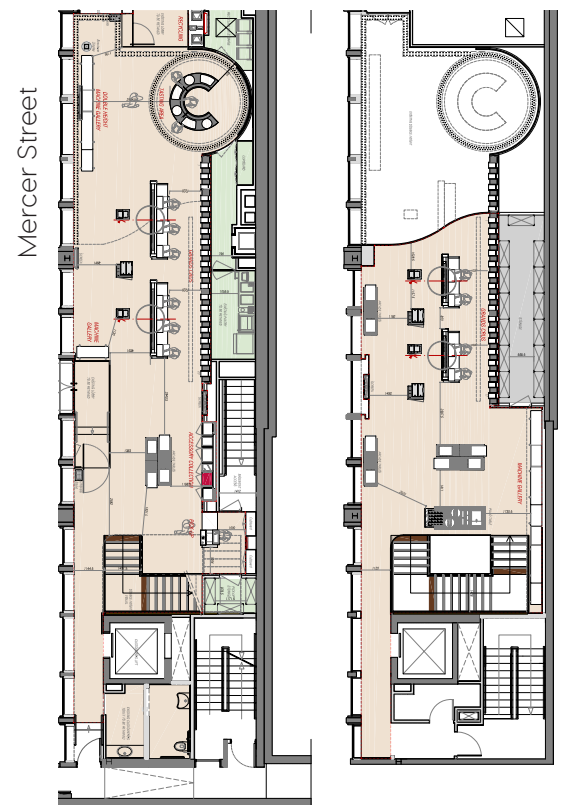

## SIZE

Ground floor: 2,521 sf  
Second floor: 1,720 sf  
Lower level: 2,653 sf

## FRONTAGE

127 feet wraparound

## GROUND FLOOR

Prince Street

## SECOND FLOOR