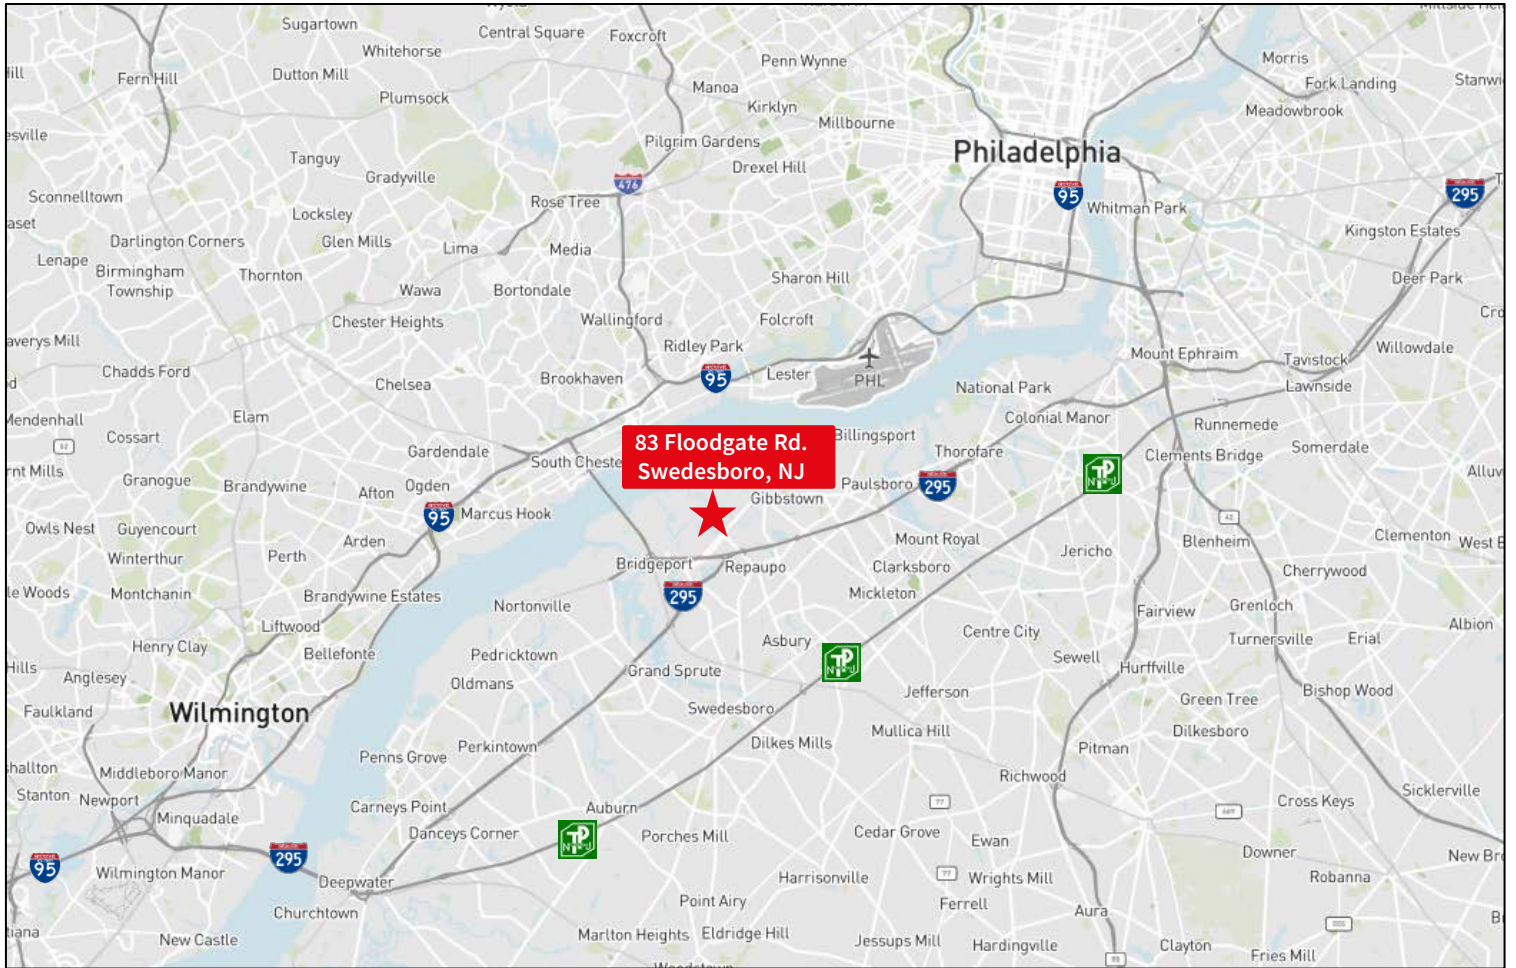

For Lease

Property Highlights

Lot Size: 6 acres

Parking /Outside Storage

Property will be delivered milled, lit and fenced

6 Acres

**83 Floodgate Road
Swedesboro, NJ**

Dean Brody

+1 201 528 4410

dean.brody@am.jll.com

Gregg Brody

+1 201 528 4495

gregg.brody@am.jll.com

Location Map

Key Distances

1.1 Miles to Route 295

5.5 Miles to NJ Turnpike

15.3 Miles to Delaware Memorial Bridge

15.2 Miles to Philadelphia Airport

21.5 Miles to Center City, Philadelphia