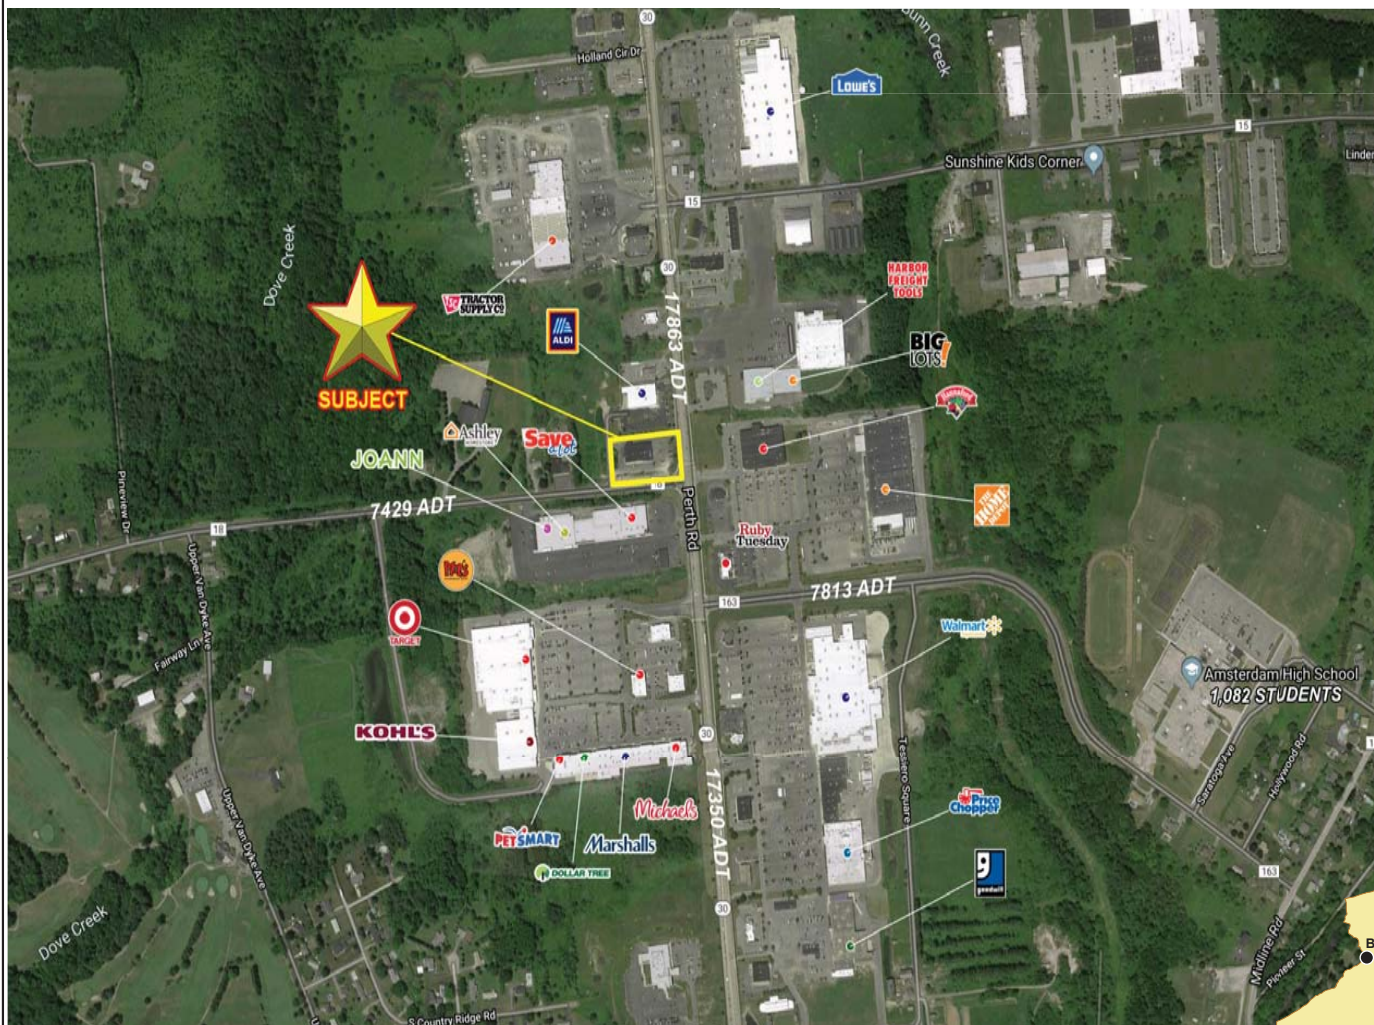

WIDEWATERS

Amsterdam, New York

4894 STATE HIGHWAY 30

RETAIL / MEDICAL / OFFICE

- 10,908 SF freestanding location.
- Sublease available to 9/29/2023

Contact:
 James W Lavelle
 Real Estate Associate Broker
 Widewaters Group Inc.
 Office: (315) 445-8613
 Mobile: (315)263-6326
 jlavelle@widewaters.com

Ashley

HARBOR FREIGHT TOOLS

BIG LOTS!

HOME DEPOT

Ruby Tuesday

7813 ADT

Walmart

Amsterdam High School
1,082 STUDENTS

17863 ADT

Perth Rd

17350 ADT

Saratoga Ave

Hollywood Rd

Midline Rd

Pioneer St

Dove Creek