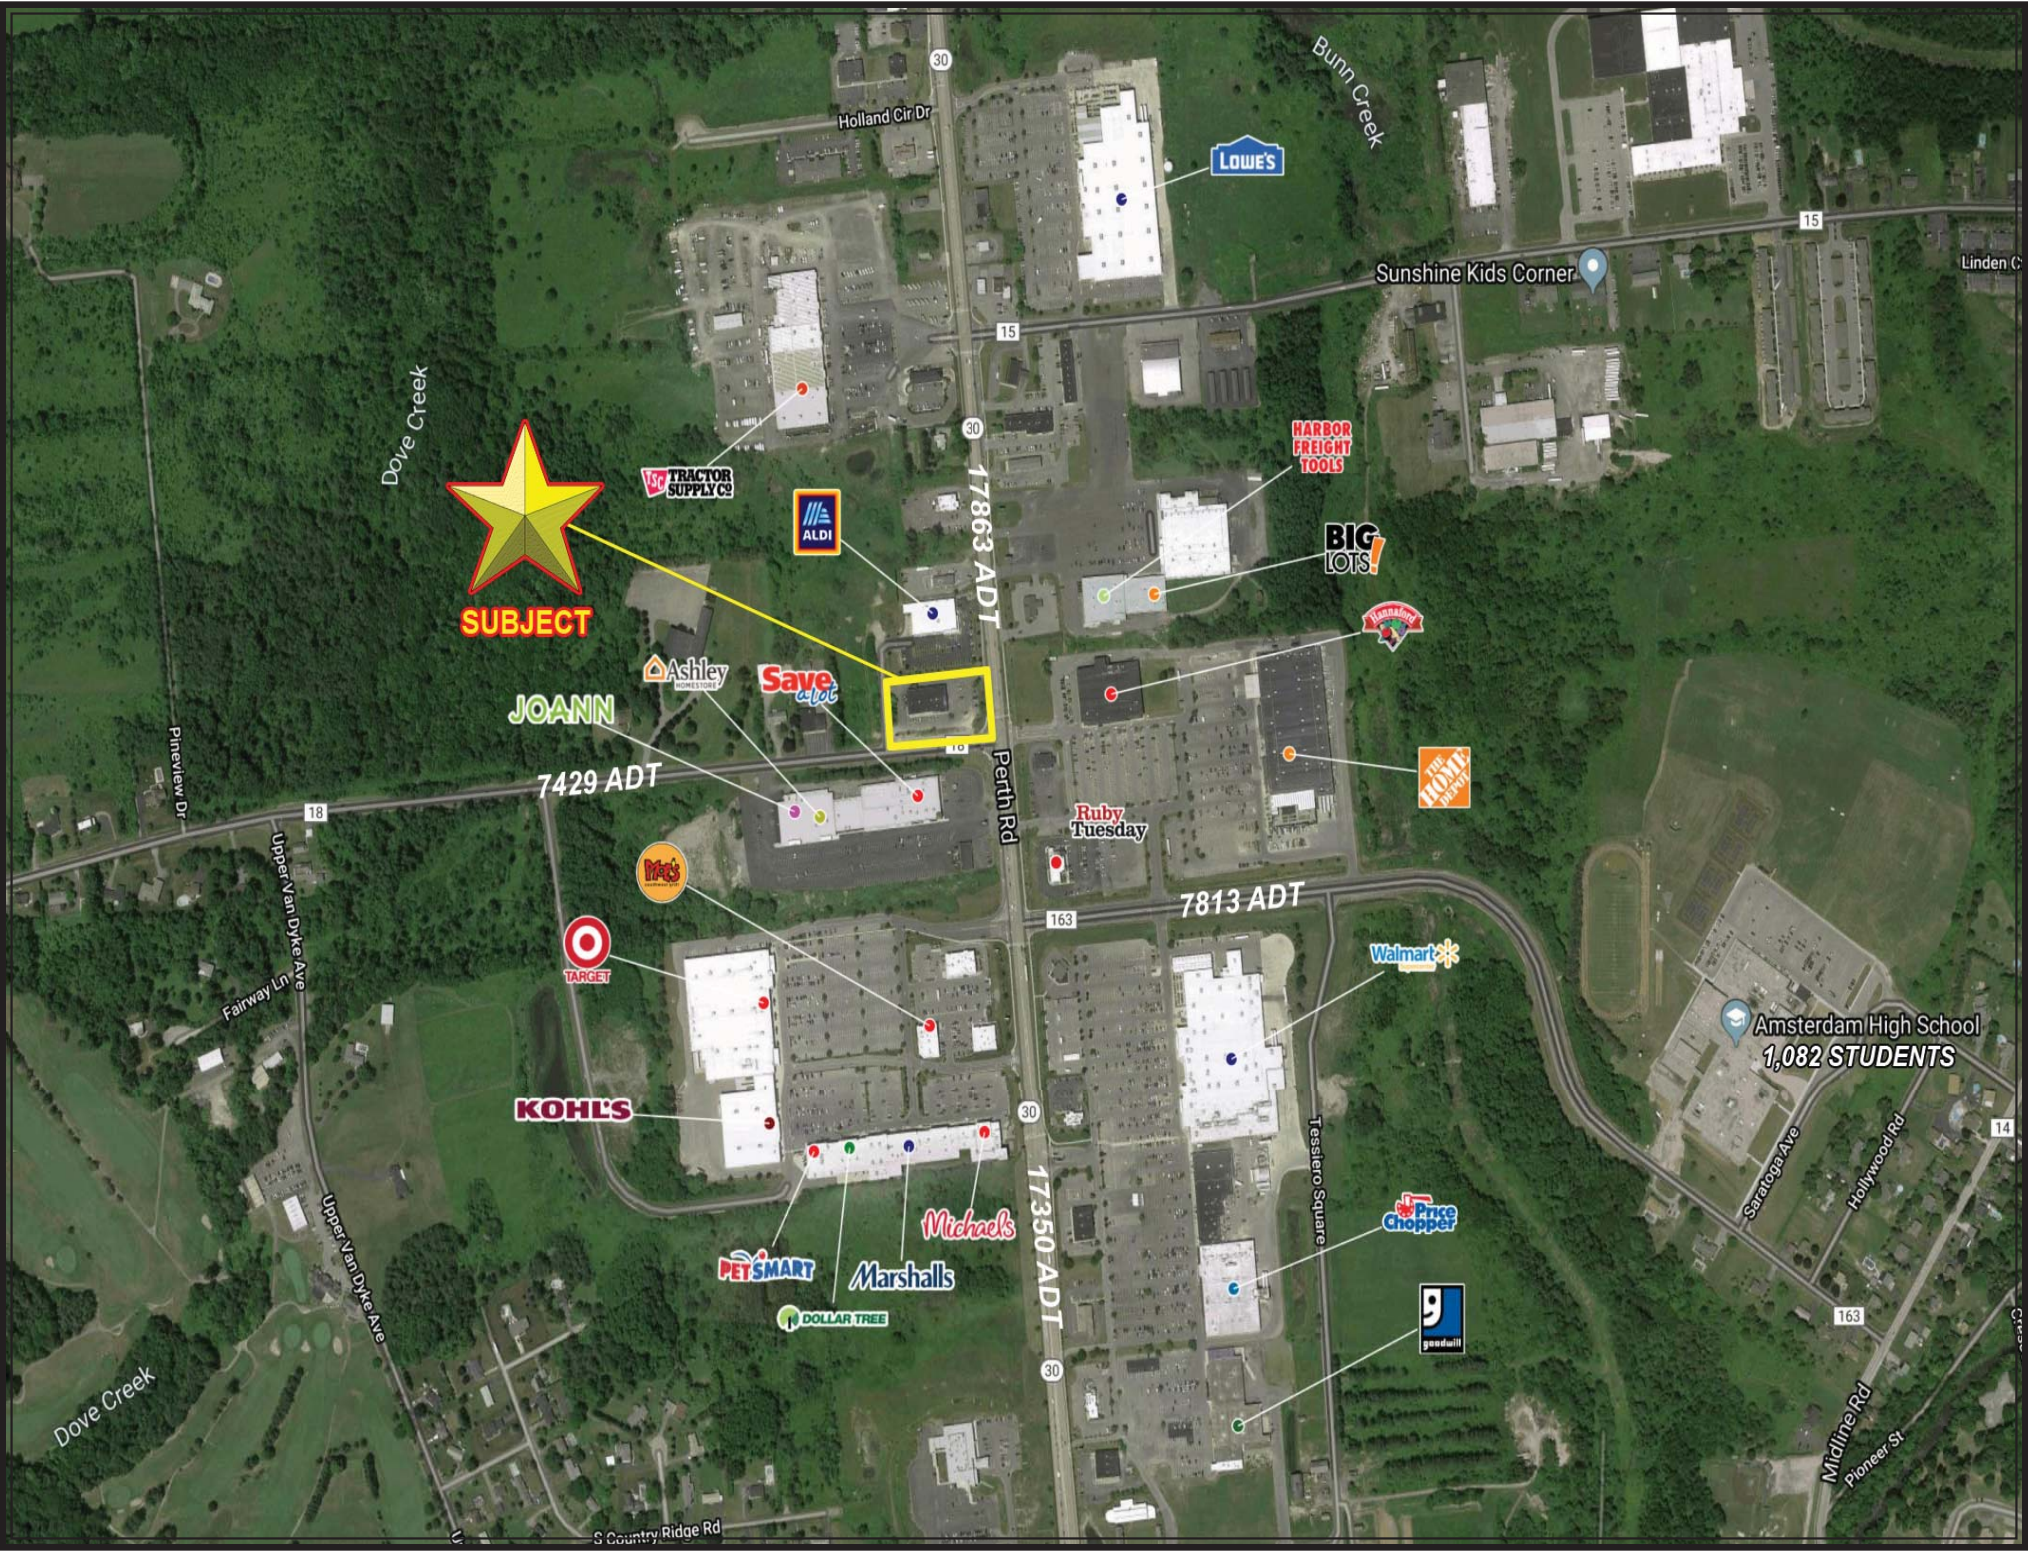

SUBJECT

JOANN

7429 ADT

KOHL'S

TRACTOR SUPPLY CO

ALDI

Save A Lot

Ashley

HARBOR FREIGHT TOOLS

BIG LOTS!

HOME DEPOT

Ruby Tuesday

7813 ADT

Walmart

Amsterdam High School
1,082 STUDENTS

PETSMART

Marshalls

Michael's

DOLLAR TREE

Price Chopper

goodwill

LOWE'S

Sunshine Kids Corner

17863 ADT

Perth Rd

17350 ADT

Saratoga Ave

Hollywood Rd

Midline Rd

Pioneer St

Dove Creek

Bunn Creek

Dove Creek

Pineview Dr

Fairway Ln

Upper Van Dyke Ave

Upper Van Dyke Ave

S Country Ridge Rd

Holland Cir Dr

Linden C

Cypress