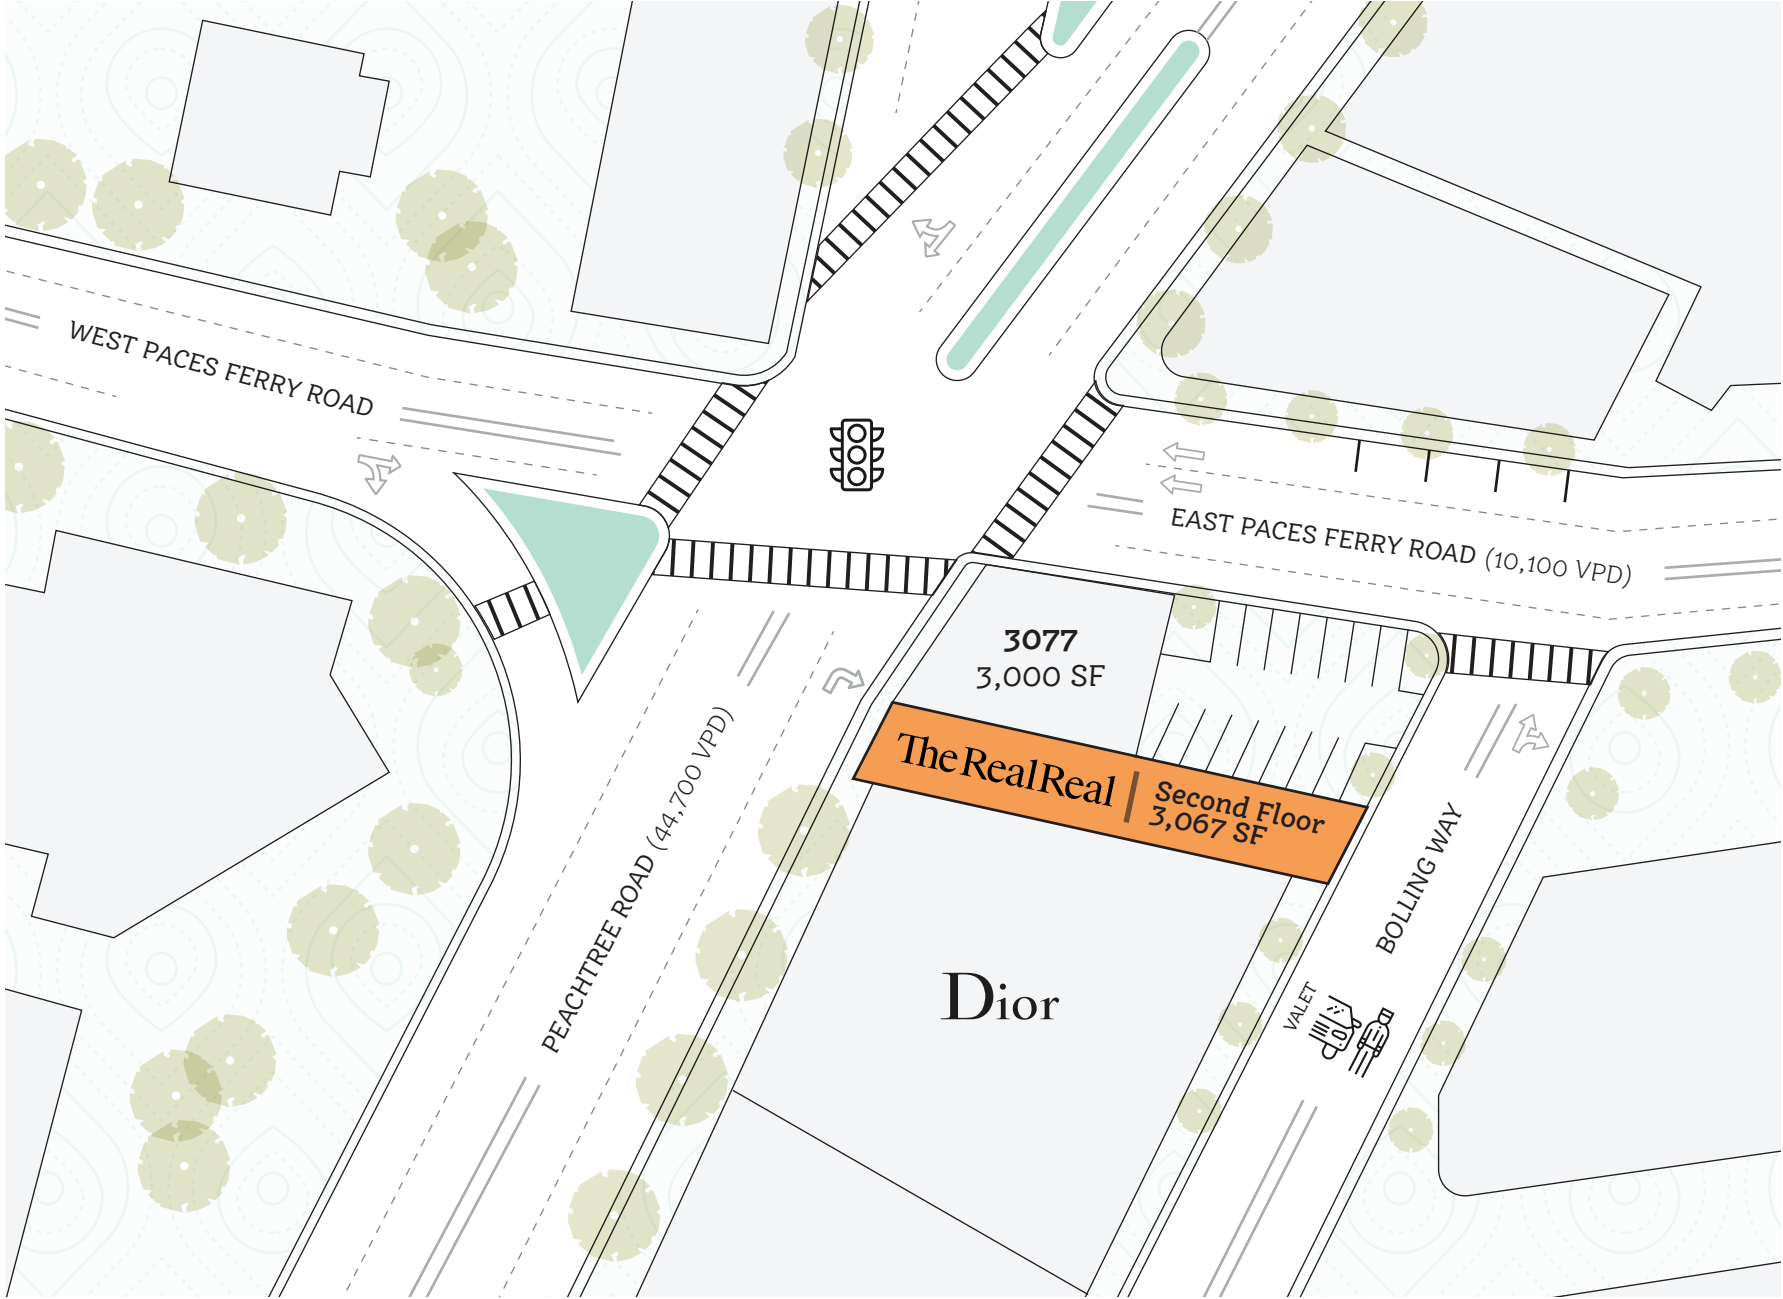

3 0 7 3

Peachtree Road

Buckhead Village

Atlanta

**Street Retail Space Available**

Above The RealReal Flagship Atlanta Location

[VIEW VIRTUAL TOUR](#)

# 3073 Peachtree Road

2<sup>ND</sup> FLOOR FOR LEASE COLEMAN MORRIS + IGGY DE QUESADA  
CALL 404-995-2100

**The Real Real**

3073 Peachtree Road is the epicenter of Buckhead Village, with frontage on both the famed Peachtree Road and charming Bolling Way. Neighbors include Hermes, Dior, Whole Foods, and St. Regis, in Atlanta's most affluent and walkable shopping district.