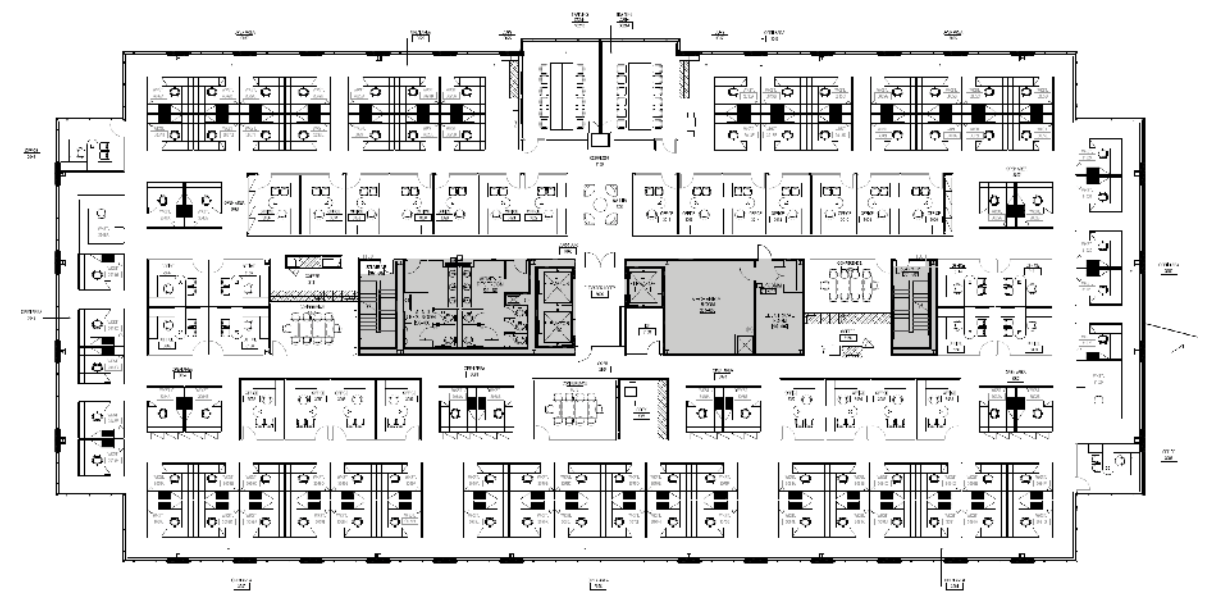

BWL I: SUITE 540
7,402 SF

BWL I: SUITE 600
27,770 SF

BWL II: SUITE 400
28,520 SF

Learn more at www.beltwaylakes.com

BWL I: Suite 540

FLOOR 05

7,402 RSF

Suite 540 - 7,402 SF

Plug and Play Suites available | From 1,550 - 10,517 SF

Total Available Combined
10,517 RSF

BWL I: Suite 600

FLOOR 06

27,770 RSF

Suite 600 - 27,770 SF

45 private offices | 74 workstations
1 boardroom (14+) | 1 large conference room (10)
2 small conference rooms (8)

TAKE VIRTUAL TOUR 

BWL II: Suite 400

FLOOR 04

28,520 RSF

Suite 400 - 28,250 SF

32 private offices | 88 workstations
2 training room (12) | 3 small conference rooms (10)

TAKE VIRTUAL TOUR 

For more information, contact: