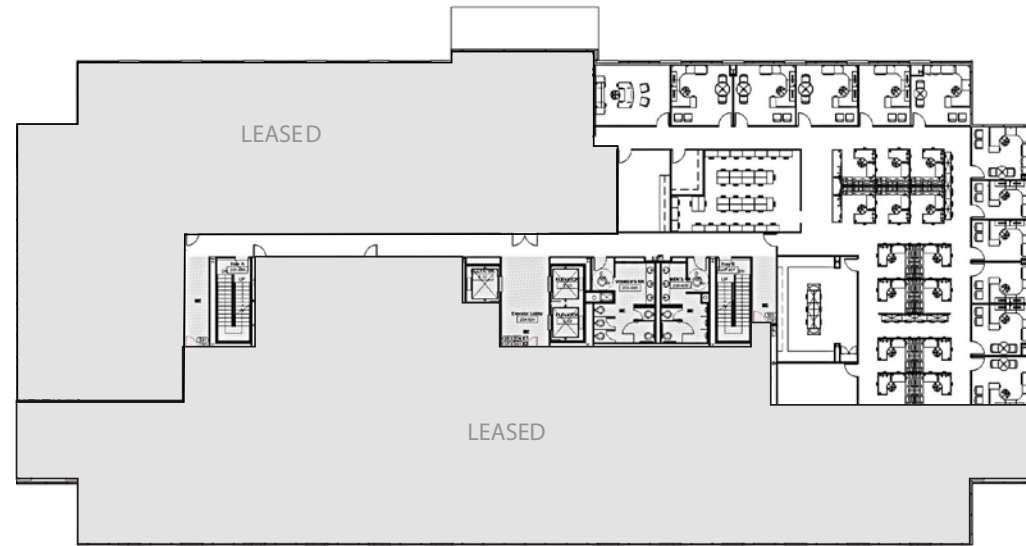

BWL I: SUITE 540
7,402 SF

BWL I: SUITE 600
27,770 SF

BWL II: SUITE 400
28,520 SF

Learn more at www.beltwaylakes.com

BWL I: Suite 540

FLOOR 05

7,402 RSF

Suite 540 - 7,402 SF

12 private offices | 14 workstations
1 large training room | 1 work room

Features

- Plug-n-play
- Training room

TAKE VIRTUAL TOUR 

BWL II

FLOOR 02

10,517 RSF

Suites 210 - 240

Plug and Play Suites available | From 1,550 - 10,517 SF

Total Available Combined
10,517 RSF

BWL I: Suite 600

FLOOR 06

27,770 RSF

Suite 600 - 27,770 SF

45 private offices | 74 workstations
1 boardroom (14+) | 1 large conference room (10)
2 small conference rooms (8)