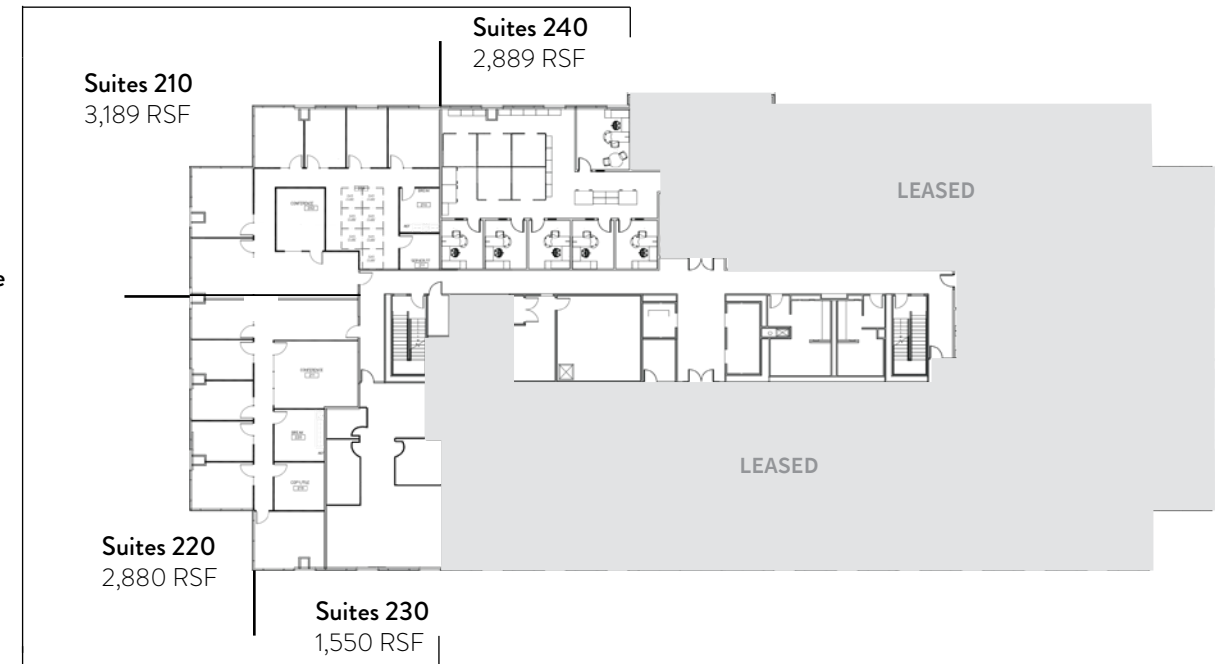

BWL I: SUITE 540
7,402 SF

BWL I: SUITE 600
27,770 SF

BWL II: SUITE 400
28,520 SF

Learn more at www.beltwaylakes.com

BWL I: Suite 540

FLOOR 05

7,402 RSF

Suite 540 - 7,402 SF

12 private offices | 14 workstations
1 large training room | 1 work room

Features

- Plug-n-play
- Training room

TAKE VIRTUAL TOUR 

BWL II

FLOOR 02

10,517 RSF

Suites 210 - 240

Plug and Play Suites available | From 1,550 - 10,517 SF

Total Available Combined
10,517 RSF

BWL I: Suite 600

FLOOR 06

27,770 RSF

Suite 600 - 27,770 SF

45 private offices | 74 workstations
1 boardroom (14+) | 1 large conference room (10)
2 small conference rooms (8)

TAKE VIRTUAL TOUR 

BWL II: Suite 400

FLOOR 04

28,520 RSF

Suite 400 - 28,250 SF

32 private offices | 88 workstations
2 training room (12) | 3 small conference rooms (10)

TAKE VIRTUAL TOUR 

For more information, contact: