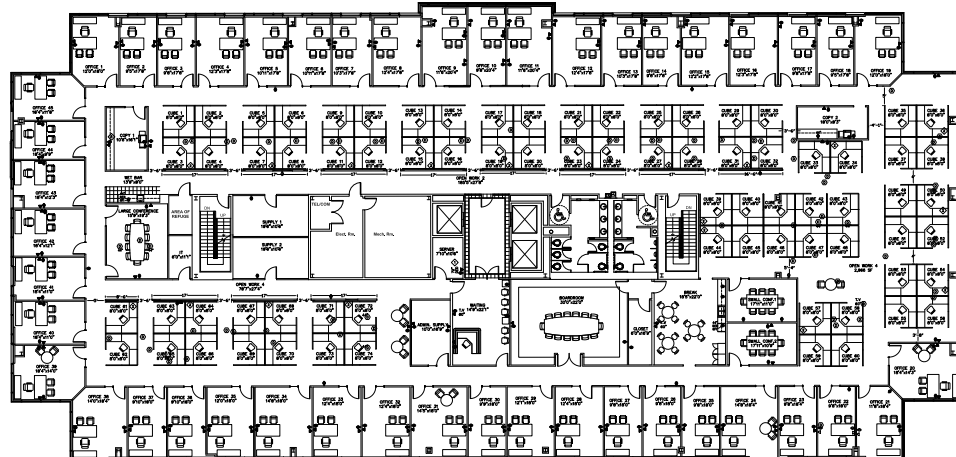

BWL I: SUITE 540
7,402 SF

BWL I: SUITE 600
27,770 SF

BWL II: SUITE 400
28,520 SF

Learn more at www.beltwaylakes.com

BWL I: Suite 540

FLOOR 05

7,402 RSF

Suite 540 - 7,402 SF

12 private offices | 14 workstations
1 large training room | 1 work room

Features

- Plug-n-play
- Training room

TAKE VIRTUAL TOUR 

BWL II

FLOOR 02

10,517 RSF

Suites 210 - 240

Plug and Play Suites available | From 1,550 - 10,517 SF

Total Available Combined
10,517 RSF

BWL I: Suite 600

FLOOR 06

27,770 RSF

Suite 600 - 27,770 SF

45 private offices | 74 workstations
1 boardroom (14+) | 1 large conference room (10)
2 small conference rooms (8)

TAKE VIRTUAL TOUR 

BWL II: Suite 400

FLOOR 04

28,520 RSF

Suite 400 - 28,250 SF

32 private offices | 88 workstations
2 training room (12) | 3 small conference rooms (10)

TAKE VIRTUAL TOUR 

For more information, contact: