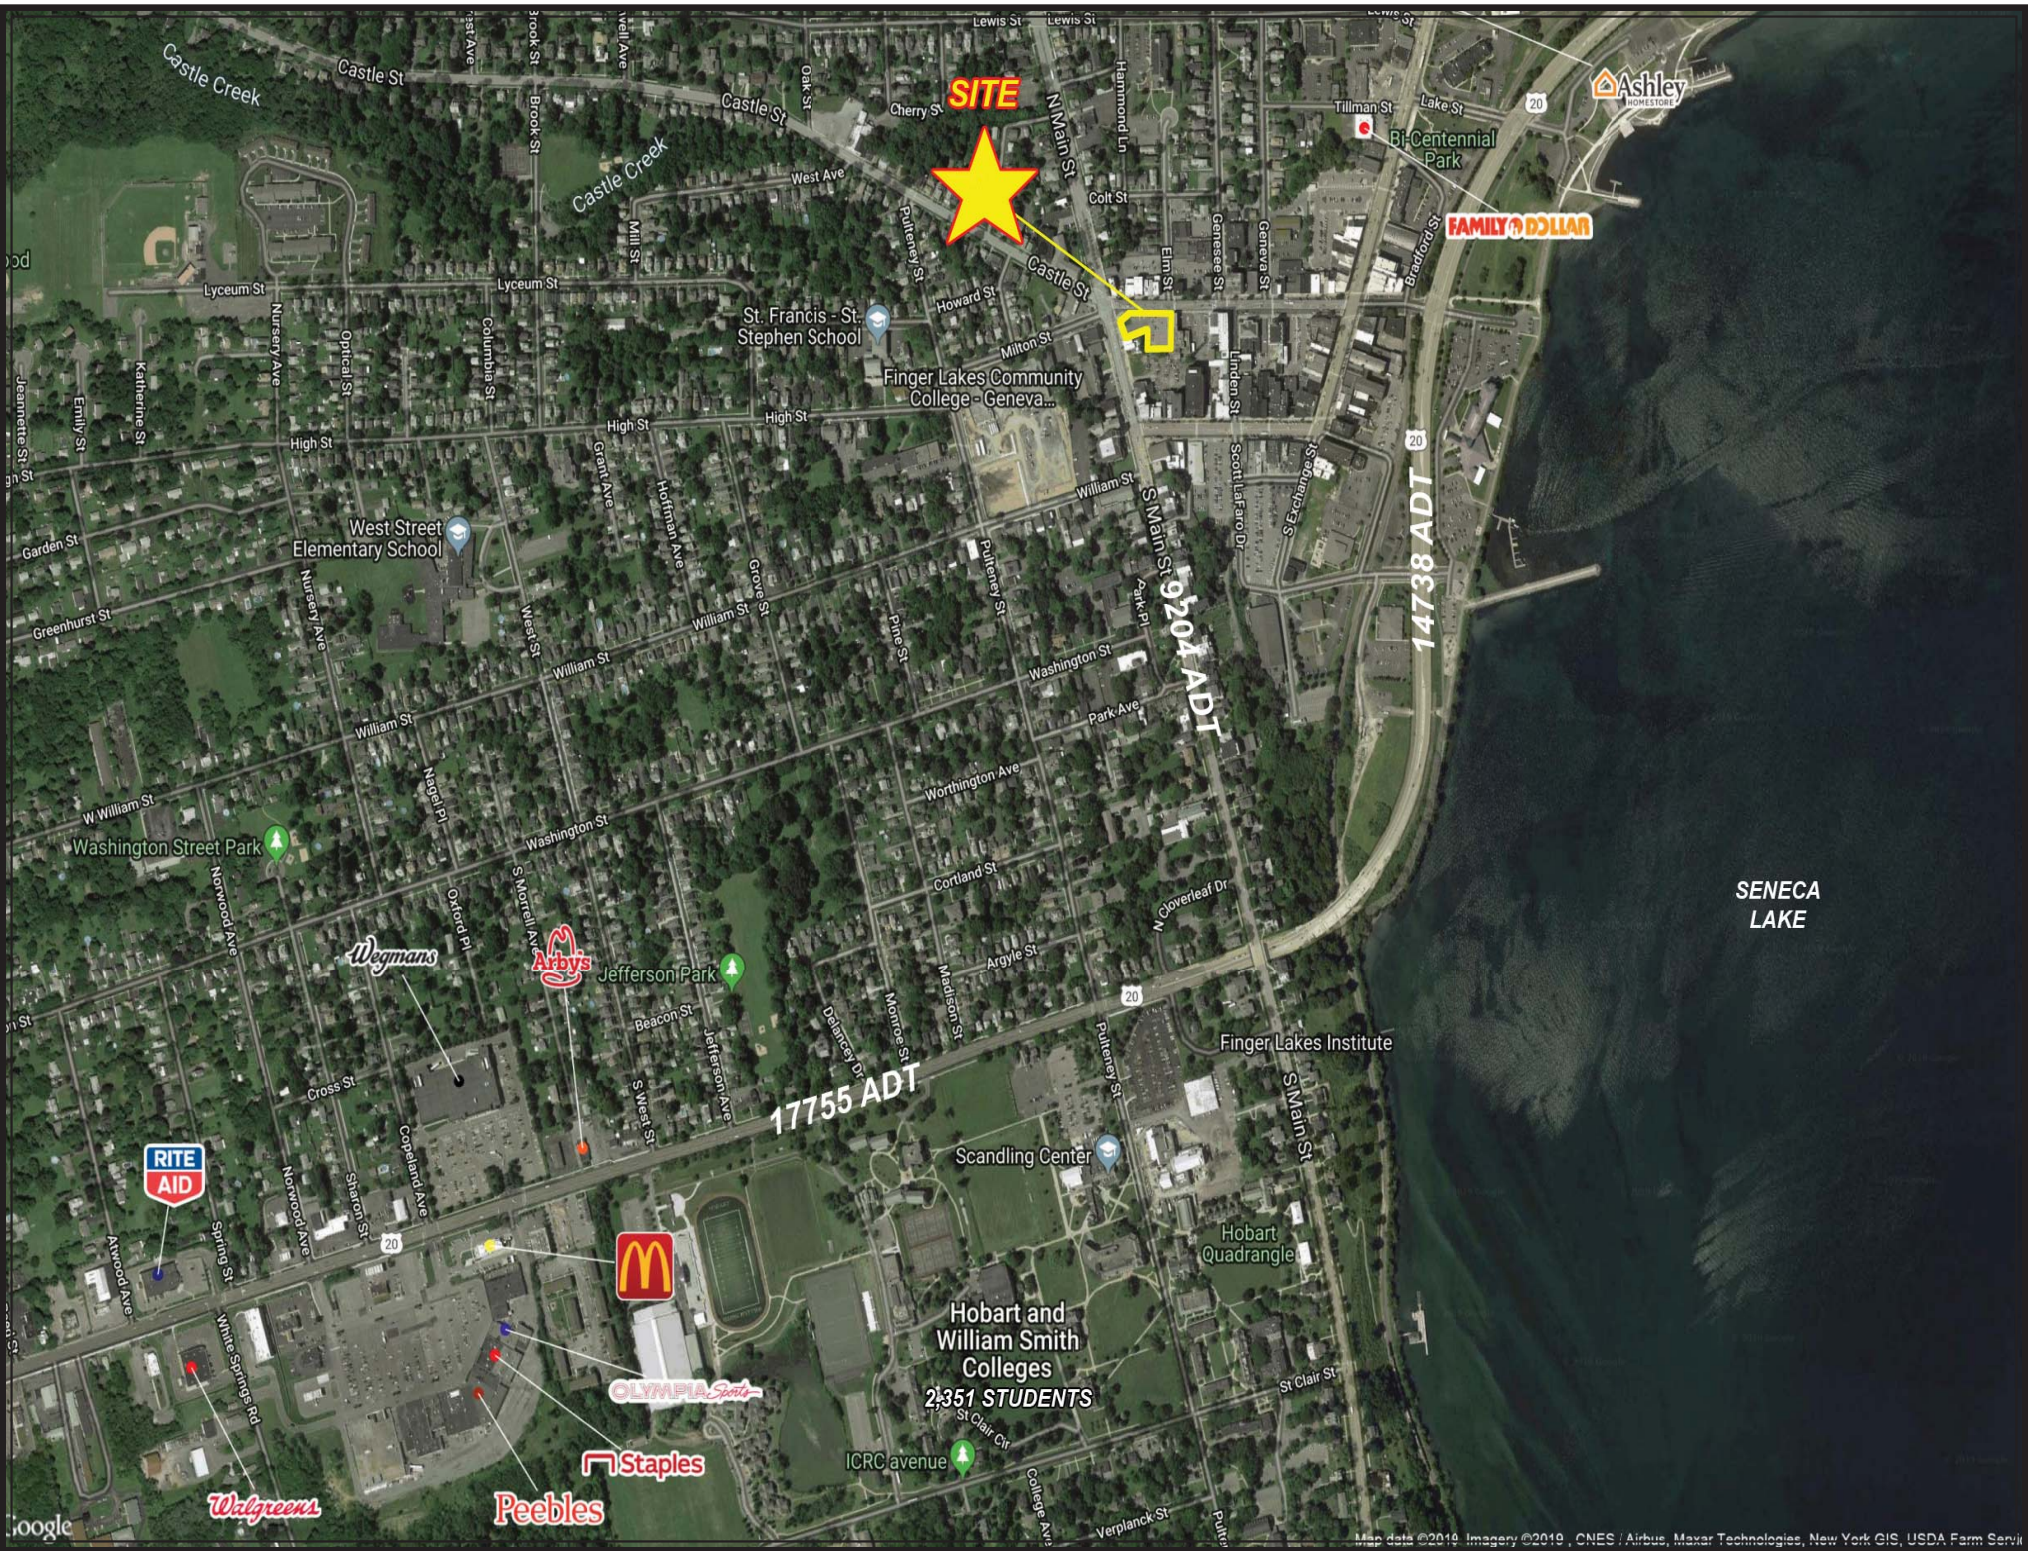

SITE

FAMILY DOLLAR

Ashley HOMESTORE

St. Francis - St. Stephen School
Finger Lakes Community College - Geneva...

West Street Elementary School

Wegmans

Arbys

RITE AID

McDonald's

OLYMPIA Sports

Staples

Walgreens

Peebles

Hobart and William Smith Colleges
2,351 STUDENTS

SENECA LAKE

17755 ADT

9204 ADT

14738 ADT