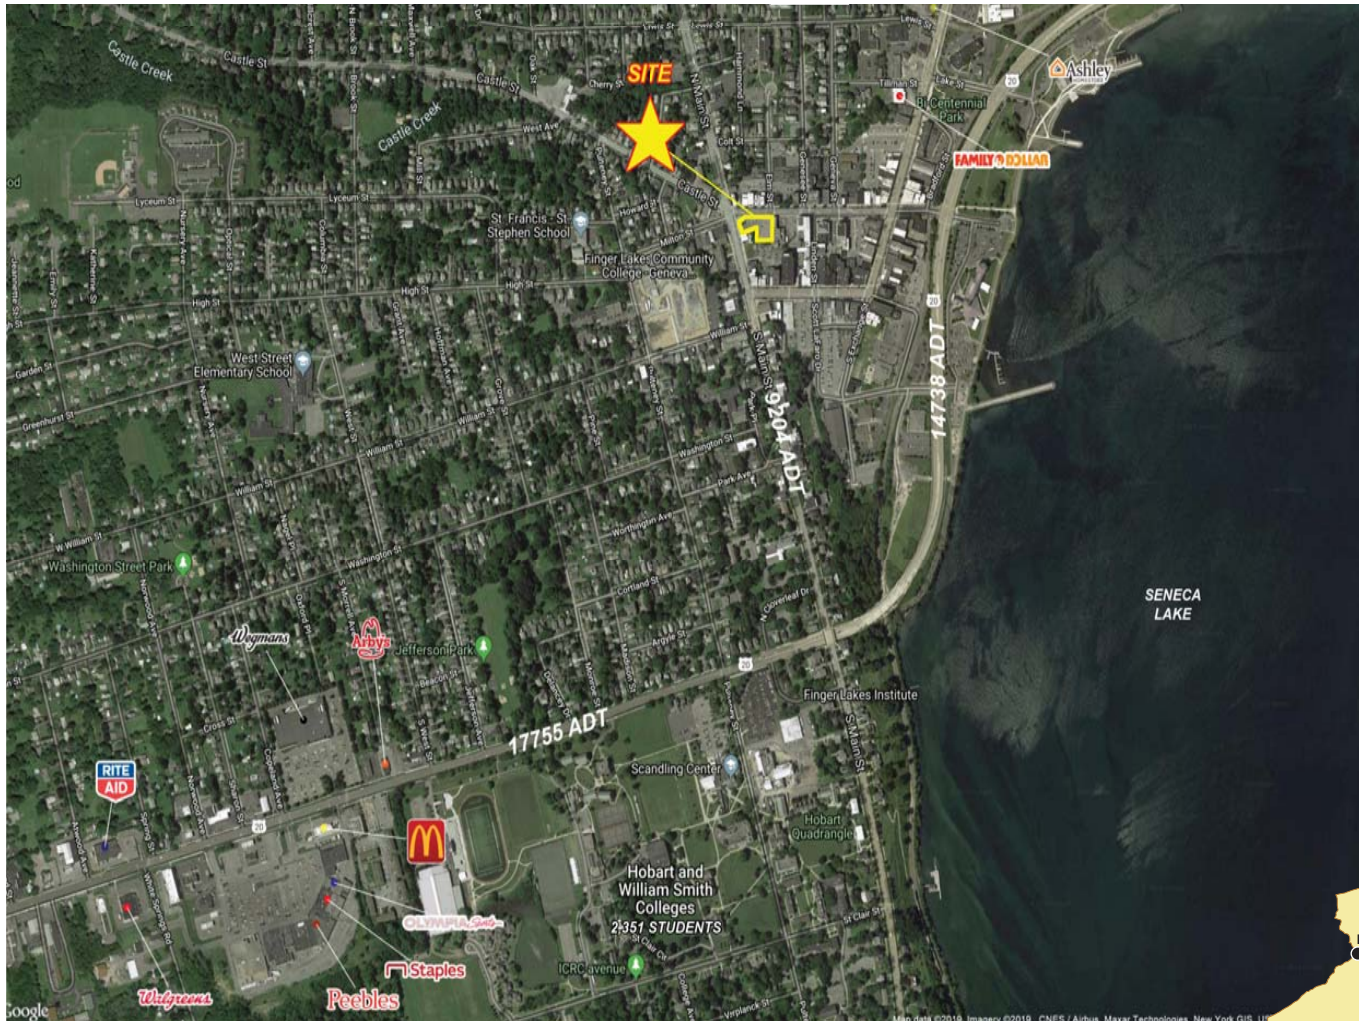

# WIDEWATERS

# Geneva, New York

281 - 285 MAIN ST

RETAIL / MEDICAL / OFFICE

- 7,196 SF freestanding location.
- Sublease available to 1/24/2023

Contact:  
James W Lavelle  
Real Estate Associate Broker  
Widewaters Group Inc.  
Office: (315) 445-8613  
Mobile: (315) 263-6326  
jlavelle@widewaters.com

**Peebles**

Hobart and William Smith Colleges  
2,351 STUDENTS

SENECA LAKE

17755 ADT

9204 ADT

14738 ADT

Castle St

N Main St