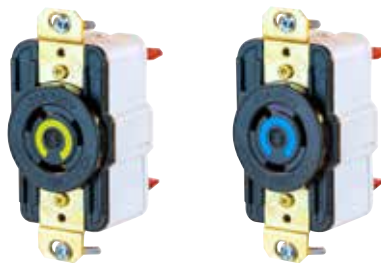

Get the Twist-Lock® Edge

Edge on Speed

Decrease your installation time by over 80%, technicians can complete the installation completely by hand without a torque driver or wrench

Edge on Safety

Consistent reliable connection
No exposed metal on the receptacle

Features

- Strong spring continues to apply pressure as strands relax
- No exposed metal on receptacles, allowing more devices to be installed closer together
- No torque screwdrivers required for wiring

Labor Savings

Easy as: 1, 2, 3.

Twist-Lock® Single Receptacles

Description	Amps	125 Volts	250 Volts
Spring termination locking receptacles	20A	HBL2310ST	HBL2320ST
	30A	HBL2610ST	HBL2620ST

Note: With this new termination method, NEC code 110.14(D) "Terminal connection torque" for requiring the use of a torque driver to secure the terminations is no longer applicable.

Note: Terminations can be unwired by simply moving the plunger upwards to the open position.

Twist-Lock® Edge Series

Twist-Lock® Receptacles with Screwless Terminations

Product Dimensions Inches (mm)

Catalog Number	Amps	A	B	C	D	E	F	G	H
HBL2310ST	20A	3.28"	2.38"	1.56"	.24"	1.17"	1.45"	2.77"	1.70"
HBL2320ST		(83.3)	(60.3)	(39.6)	(6.0)	(29.8)	(36.8)	(70.4)	(43.2)
HBL2610ST	30A	3.28"	2.38"	1.56"	.24"	1.26"	1.53"	2.77"	1.70"
HBL2620ST		(83.3)	(60.3)	(39.6)	(6.1)	(32.0)	(39.0)	(70.4)	(43.2)