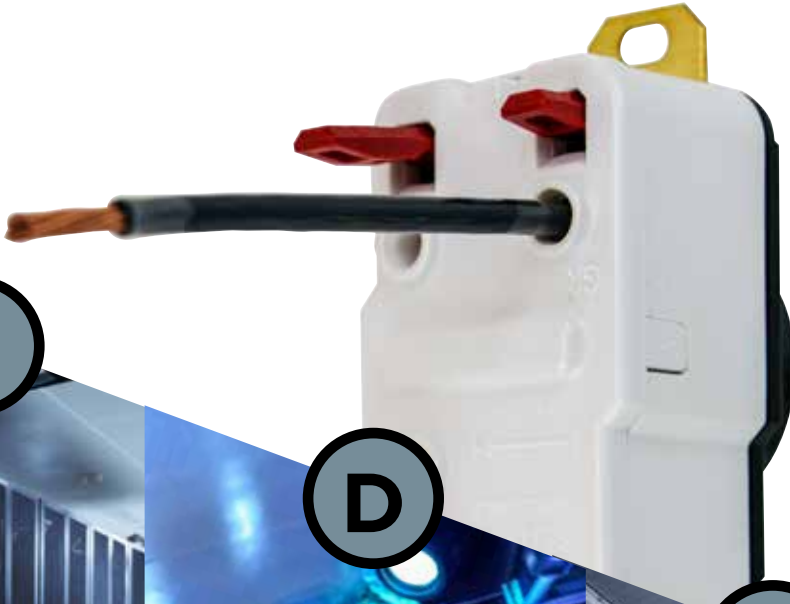

Twist-Lock[®] *Edge* Series

Twist-Lock[®]
Receptacles
with Screwless
Terminations

Twist-Lock® Receptacles with Screwless Terminations

Hubbell's innovative Twist-Lock® Edge Series receptacles with screwless terminations are the fastest devices to terminate on the market.

Get the Twist-Lock® Edge

Edge on Speed

Decrease your installation time by over 80%, technicians can complete the installation completely by hand without a torque driver or wrench

Edge on Safety

Consistent reliable connection
No exposed metal on the receptacle

Edge on Durability

Wires stay tight for the long term, regardless of vibration, temperature cycling or strand relaxation

Edge on Reliability

Same great quality you have come to expect from Hubbell

Twist-Lock® Receptacles with Screwless Terminations

Features

- Strong spring continues to apply pressure as strands relax
- No exposed metal on receptacles, allowing more devices to be installed closer together
- No torque screwdrivers required for wiring