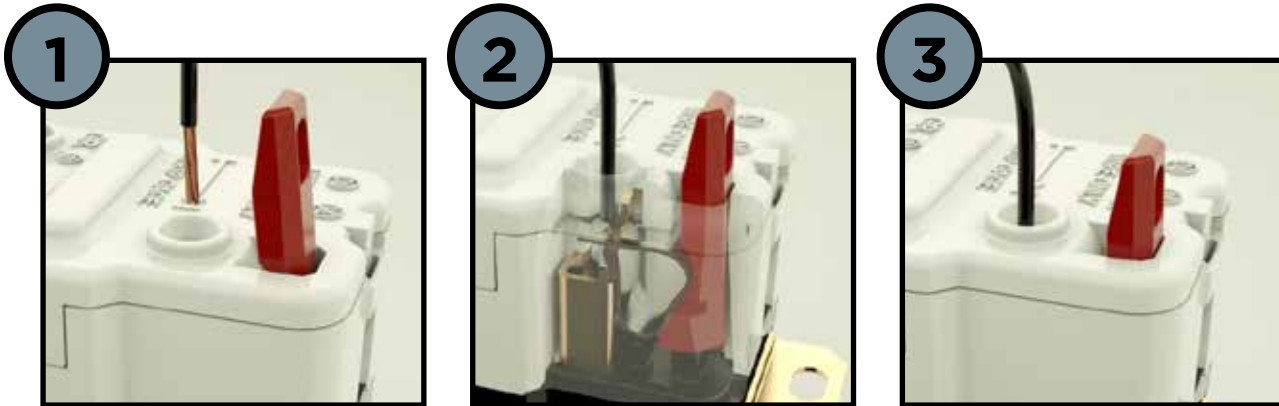

Labor Savings

Easy as: 1, 2, 3.

Twist-Lock® Single Receptacles

Description	Amps	125 Volts	250 Volts
Spring termination locking receptacles	20A	HBL2310ST	HBL2320ST
	30A	HBL2610ST	HBL2620ST

Note: With this new termination method, NEC code 110.14(D) "Terminal connection torque" for requiring the use of a torque driver to secure the terminations is no longer applicable.

Note: Terminations can be unwired by simply moving the plunger upwards to the open position.