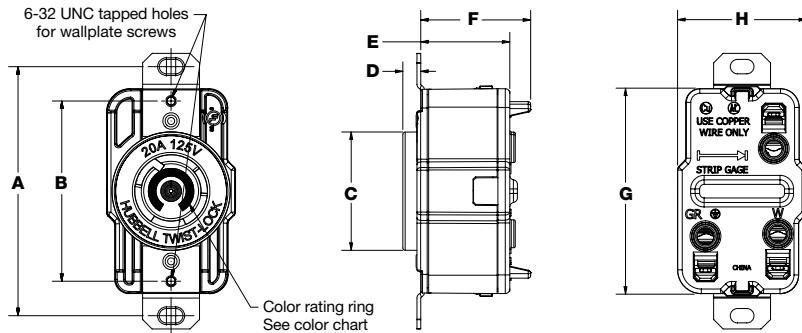

Twist-Lock® Edge Series

Twist-Lock® Receptacles with Screwless Terminations

Product Dimensions Inches (mm)

Catalog Number	Amps	A	B	C	D	E	F	G	H
HBL2310ST	20A	3.28"	2.38"	1.56"	.24"	1.17"	1.45"	2.77"	1.70"
HBL2320ST		(83.3)	(60.3)	(39.6)	(6.0)	(29.8)	(36.8)	(70.4)	(43.2)
HBL2610ST	30A	3.28"	2.38"	1.56"	.24"	1.26"	1.53"	2.77"	1.70"
HBL2620ST		(83.3)	(60.3)	(39.6)	(6.1)	(32.0)	(39.0)	(70.4)	(43.2)

Certifications

cULus Listed by UL to UL498 and CSA C22.2 No. 42.
Indoor Dry environment unless protected by additional means.

Additional Literature

Hubbell offers an extensive literature library for product support. Downloadable PDFs are available online at www.hubbell-wiring.com.