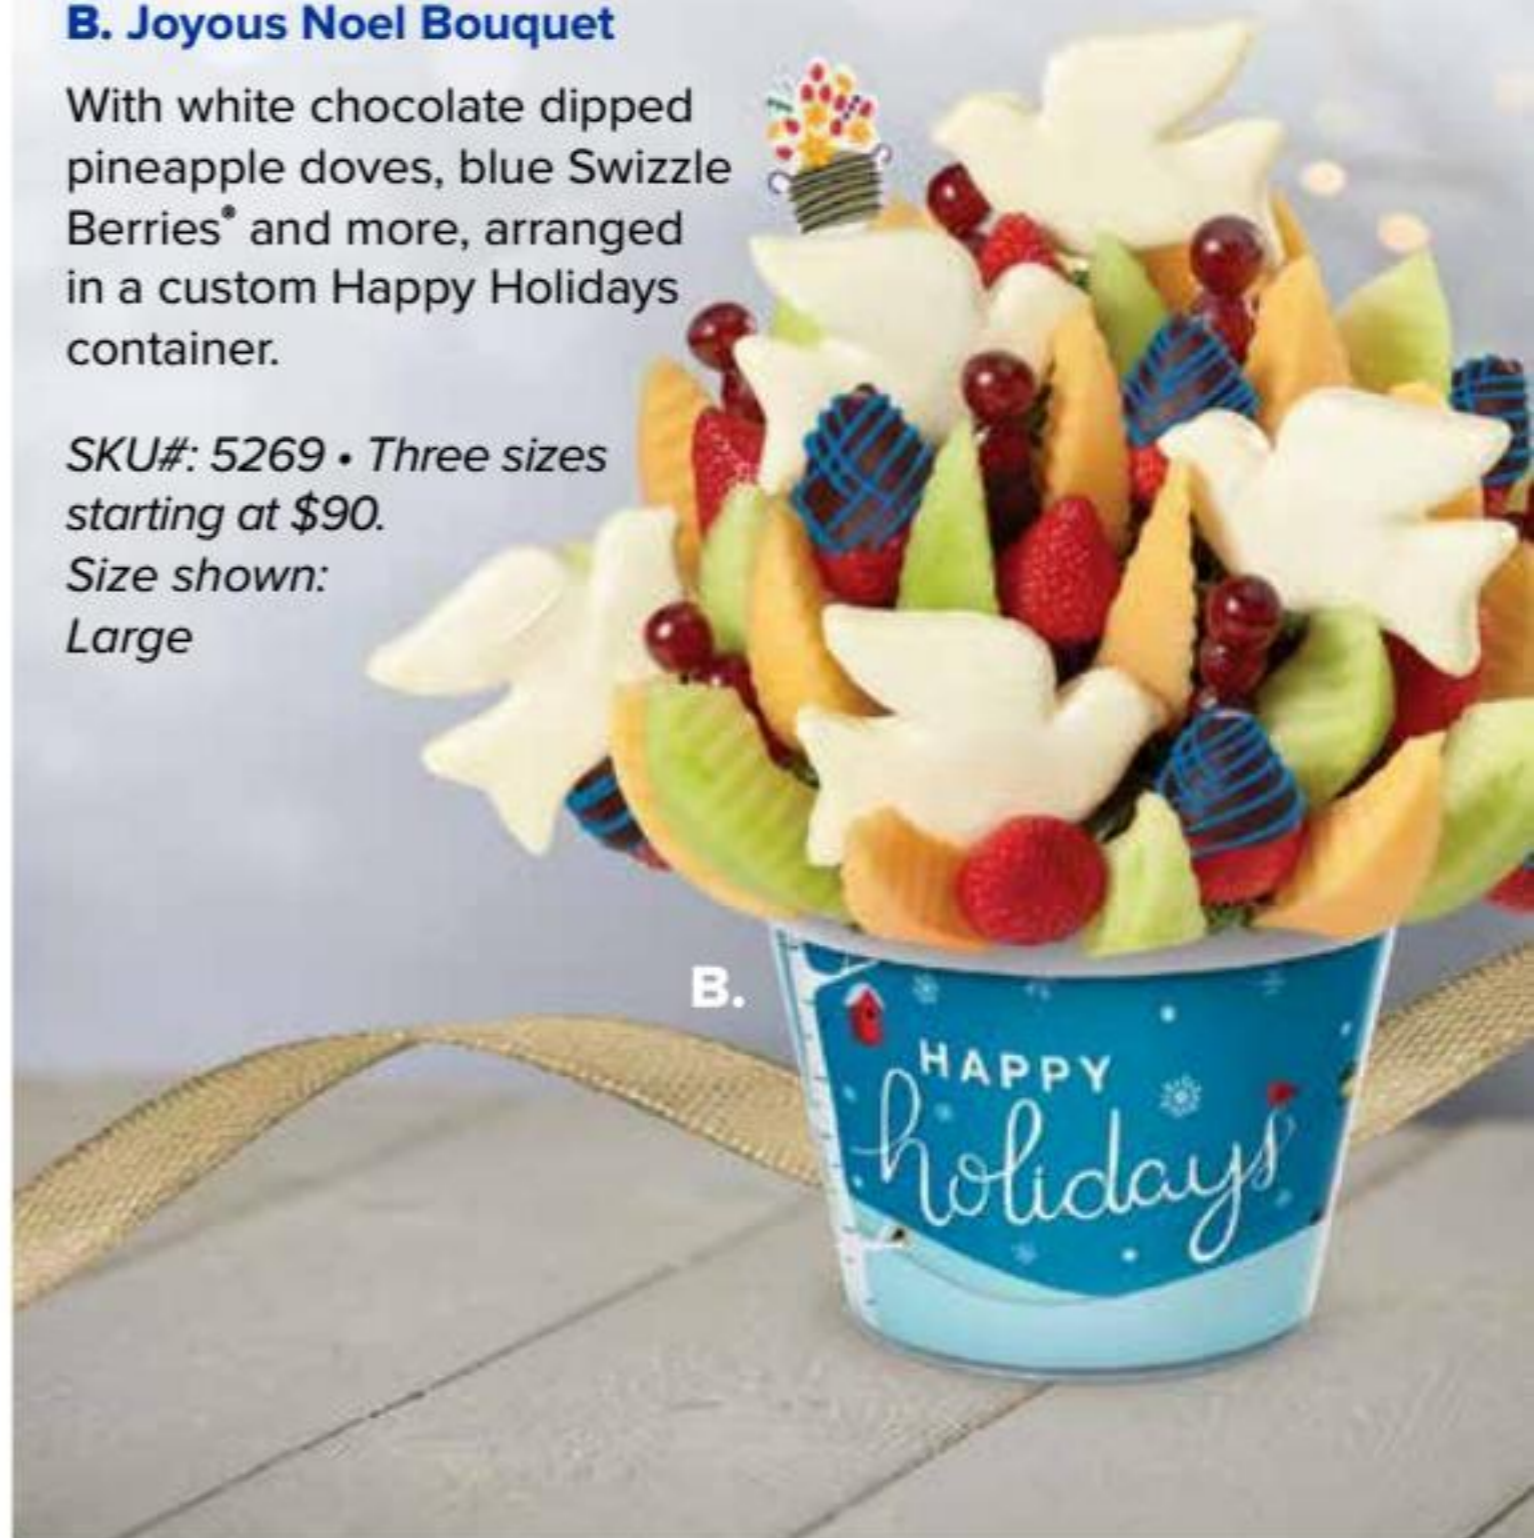

SKU#: 3105 • Six sizes starting at \$150. Size shown: XL Banquet.

D.

Holiday party must-haves.

Celebrate with fresh and delicious treats worth sharing.

A. Office Party Bouquet

Gourmet semisweet chocolate dipped strawberries with white chocolate Swizzle®, semisweet chocolate dipped pineapple, bananas dipped in white and semisweet chocolate, and more.

SKU#: 5210 • Five sizes starting at \$92. Size shown: Party.

B. Joyous Noel Bouquet

With white chocolate dipped pineapple doves, blue Swizzle Berries® and more, arranged in a custom Happy Holidays container.

SKU#: 5269 • Three sizes starting at \$90.

Size shown: Large

C. Simply Swizzled Mixed Fruit Box

Semisweet chocolate Dipped Fruit™: strawberries, apples, pineapple daisies, and bananas, freshly-dipped-to-order with white chocolate Swizzle®.

SKU#: 4630 • Two sizes starting at \$39. Size shown: 24 count.

D. 2018 Fruit Festival®

Features a delicious array of fresh pineapple daisies, strawberries, fresh orange slices, and more - plus, 2018 pineapple Edible Numbers®!