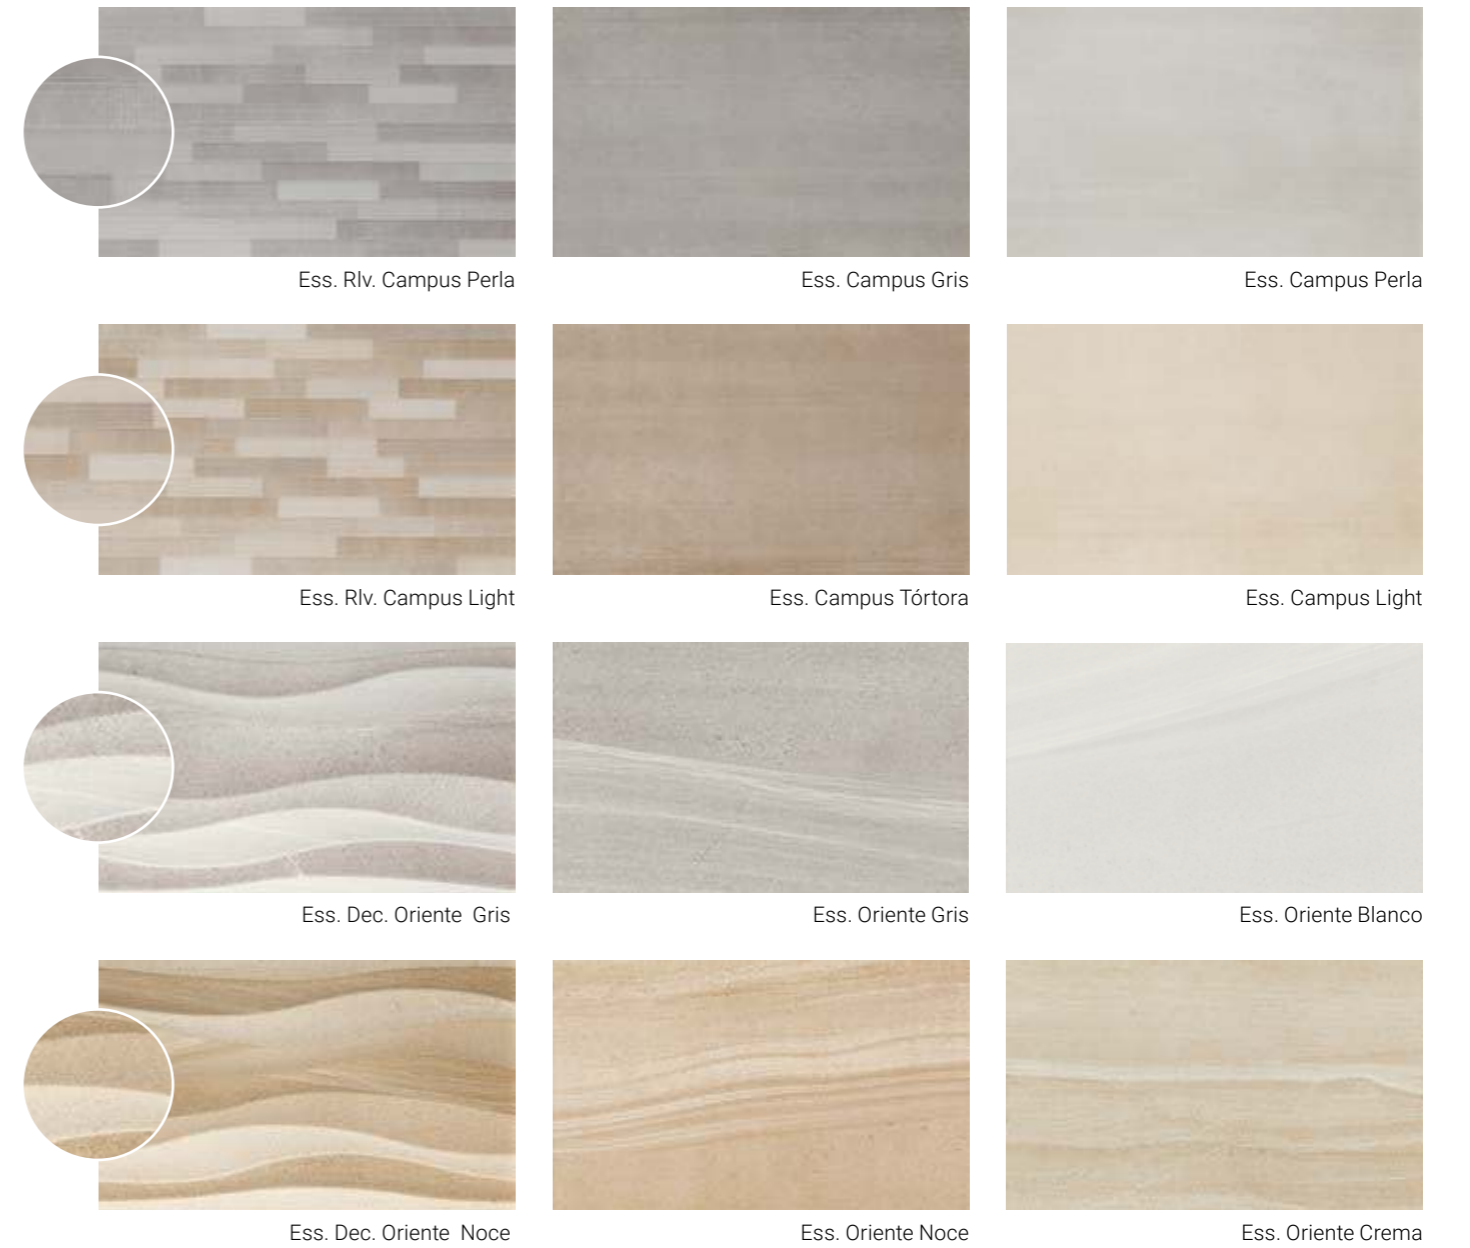

Ess. Rlv. Campus Perla

Ess. Campus Gris

Ess. Campus Perla

Ess. Rlv. Campus Light

Ess. Campus Tórtora

Ess. Campus Light

Ess. Dec. Oriente Gris

Ess. Oriente Gris

Ess. Oriente Blanco

Ess. Dec. Oriente Noce

Ess. Oriente Noce

Ess. Oriente Crema

Pavimento coordinado / Matching floor
Pasta Roja

Pavimento sugerido / Suggested floor
Pasta Roja

Formato	Pz/cj	Pz/pl	M²/cj	M²/pl	Cj/pl	Kg/cj	Kg/Total
33,3x55	10	480	1,84	88,32	48	28,00	1364
33,3x55 Rlv.	10	480	1,84	88,32	48	28,00	1364

Pasta Roja / Red Body Tiles / Pâte Rouge / Rotscherbige
33,3x55
13.11"x21.65"