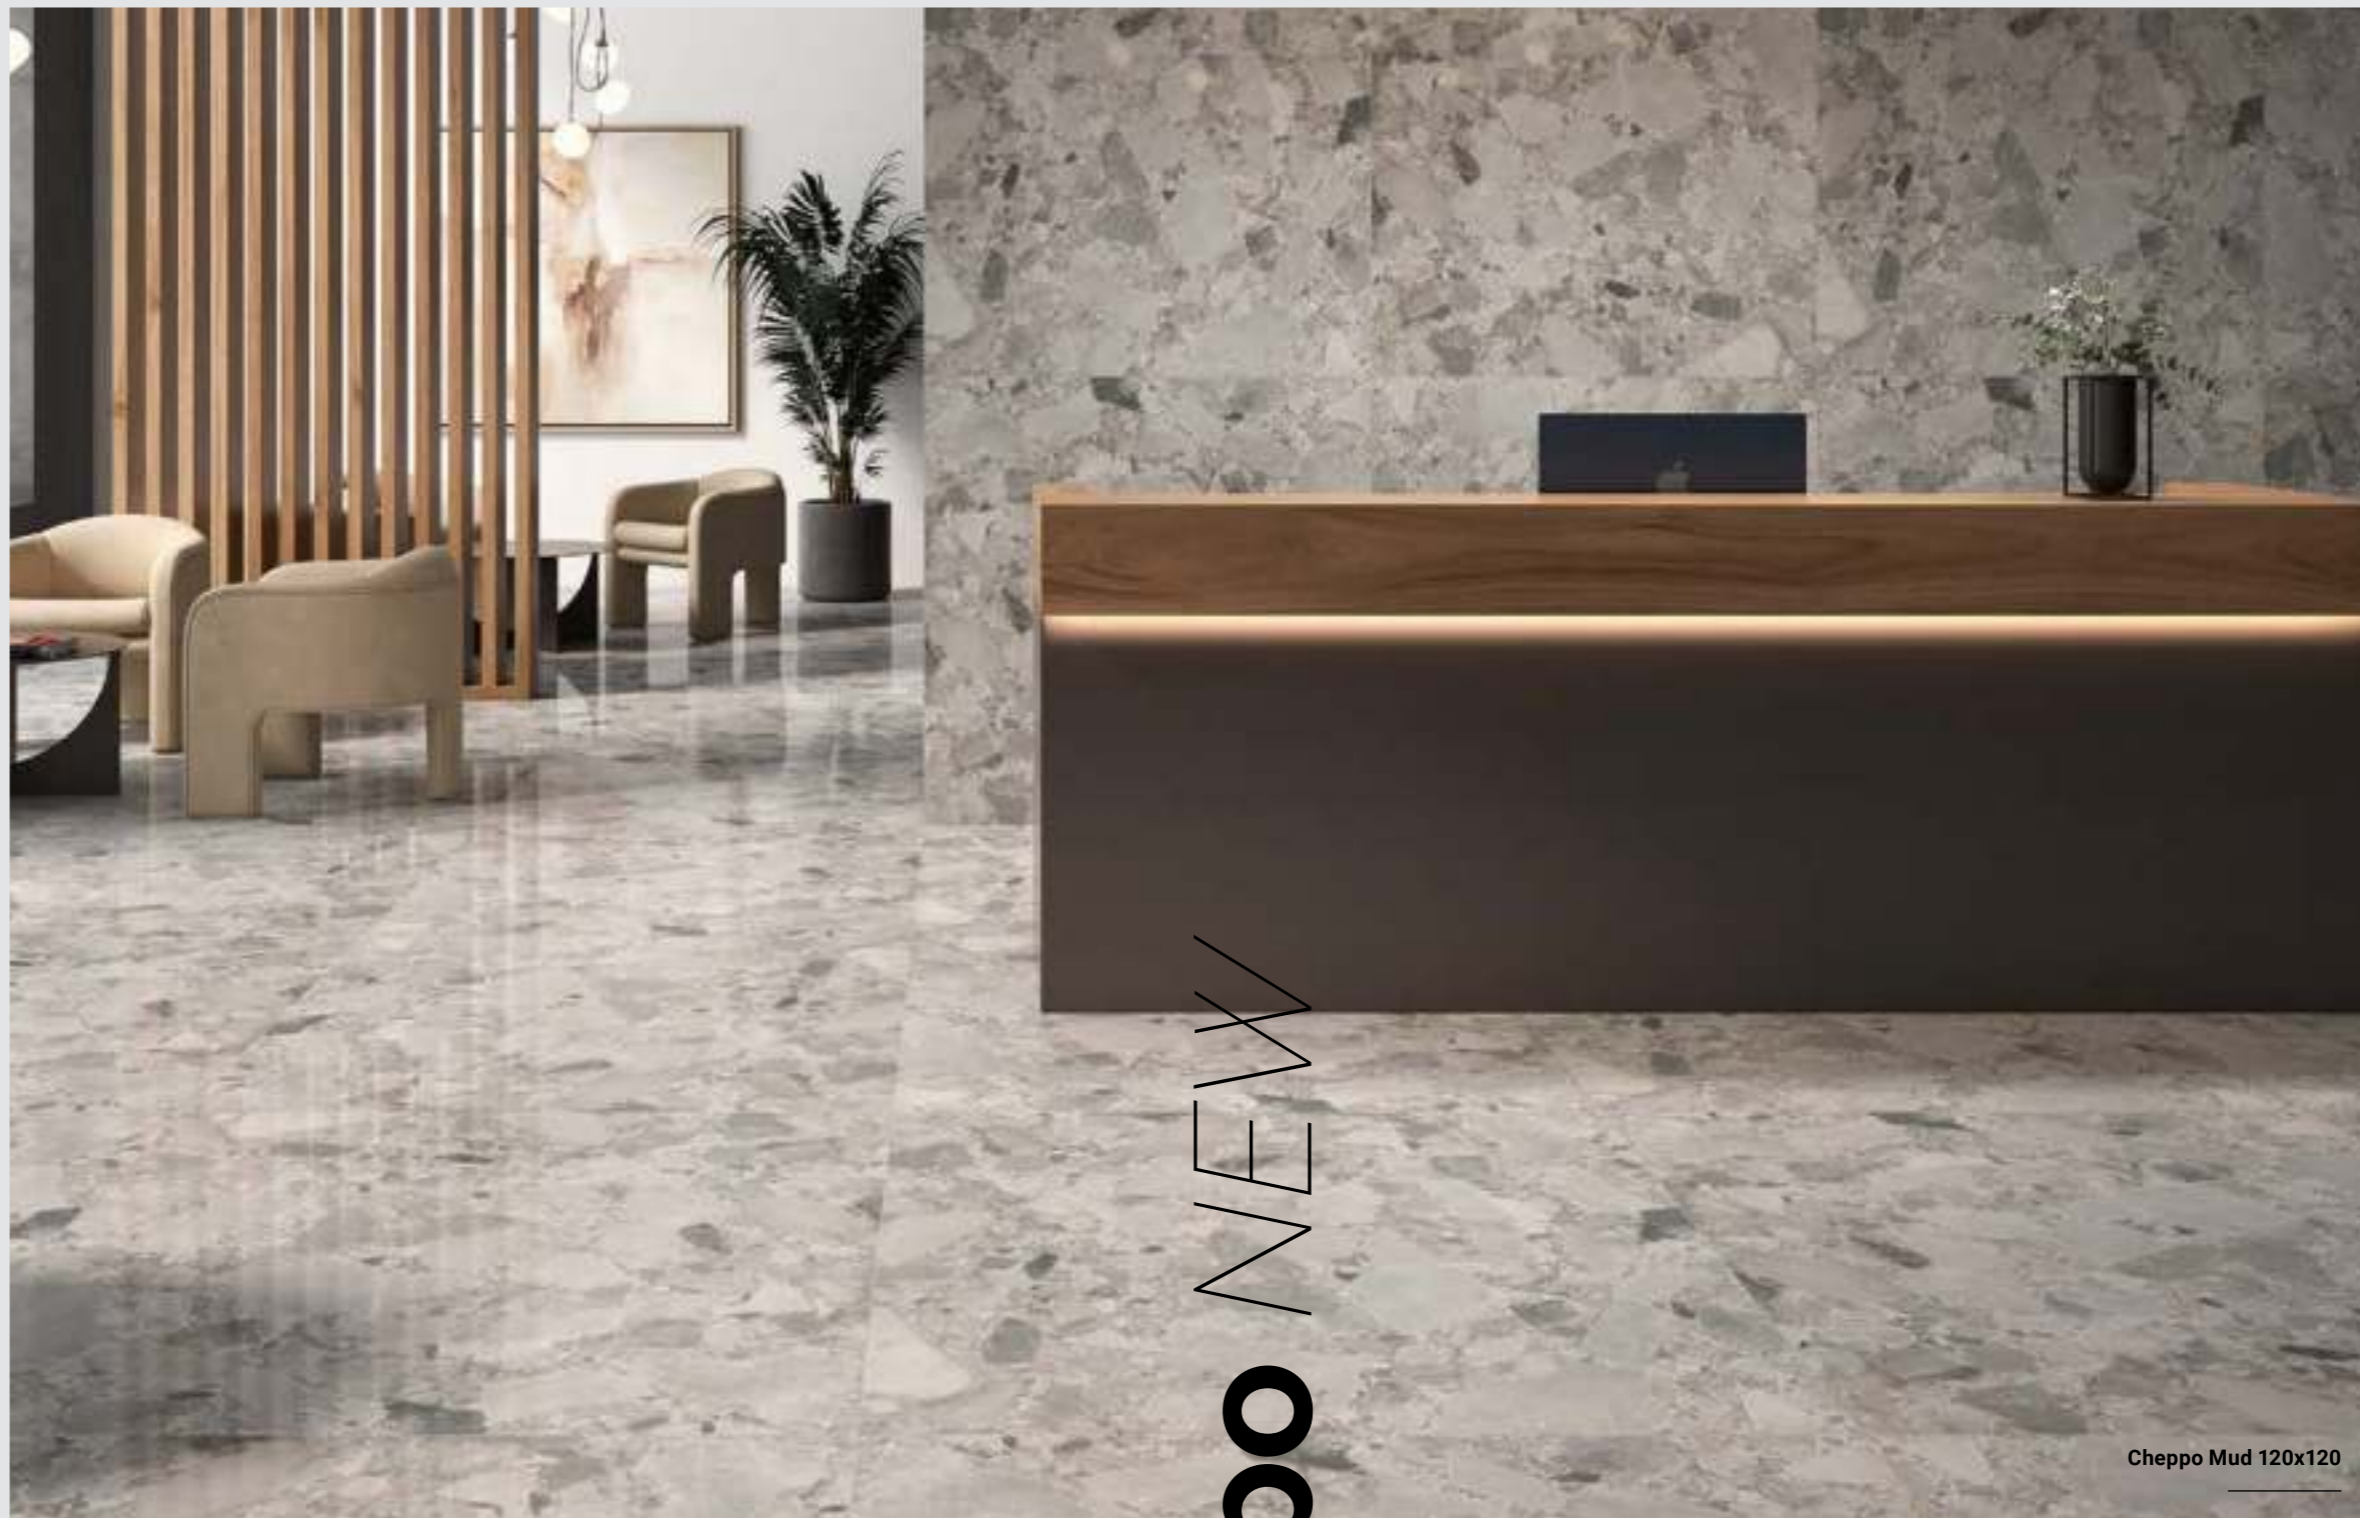

Porcelux  
30x60 / 60x60 / 60x120 / 75x150 / 90x90 / 120x120  
11.81"x23.62" / 23.62"x23.62" / 23.62"x47.24" /  
29.53"x59.06" / 35.43"x35.43" / 47.24"x47.24"

Cheppo NEW — Porcelux

**Cheppo** NEW

Cheppo Mud 120x120