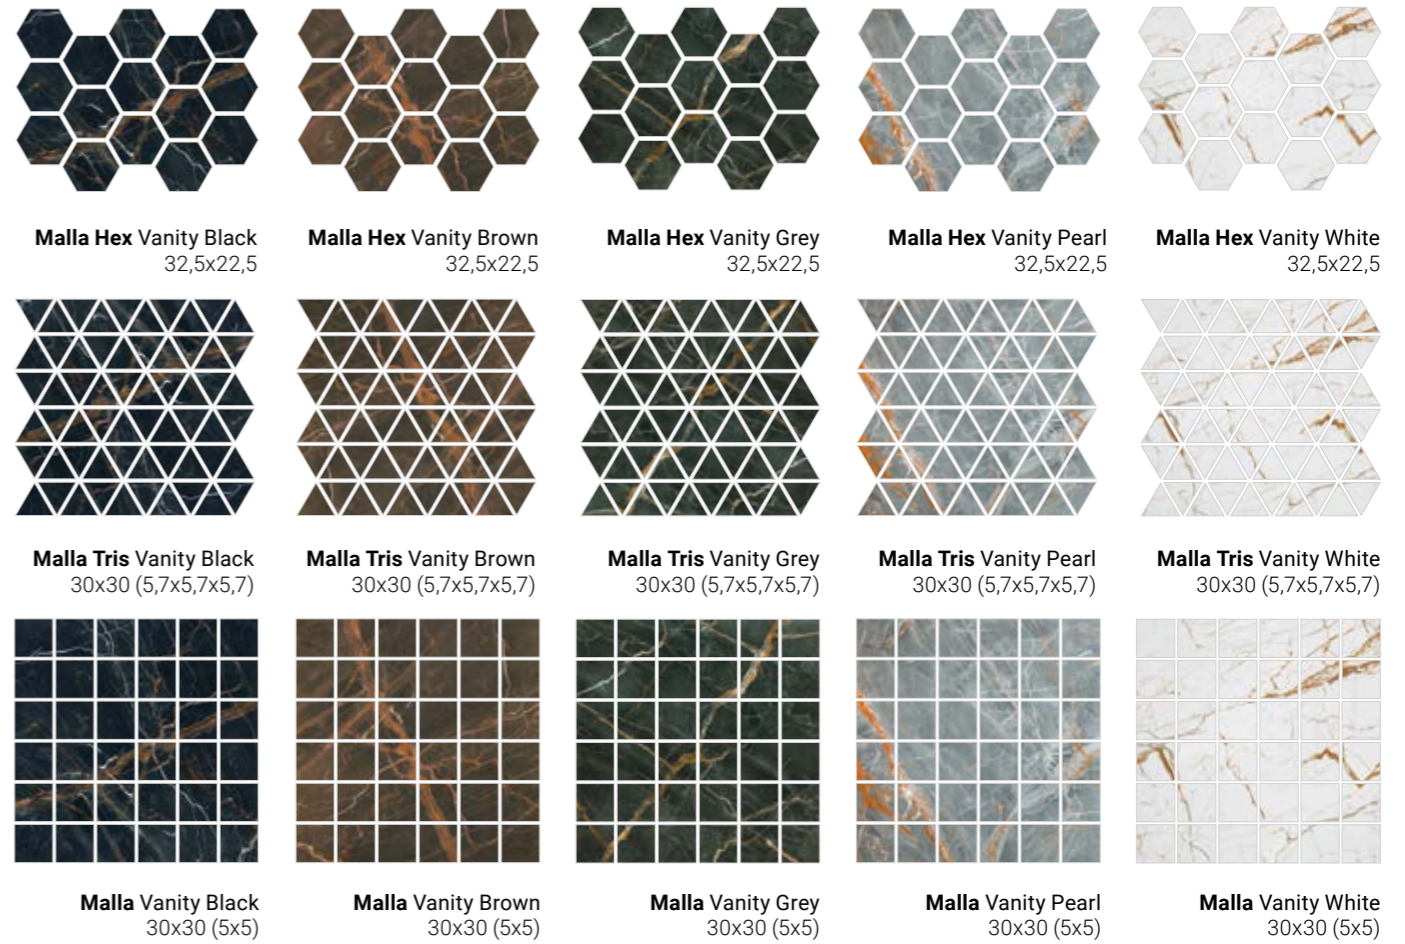

Porcesshine 30x60 / 60x120 / 60x60 / 120x120
11.81"x23.62" / 23.62"x47.24" / 23.62"x23.62" / 47.24"x47.24"

Vanity — Porcesshine

Vanity White 120x120

Vanity

Vanity Black

Vanity Brown

Vanity Grey

Vanity Pearl

vanity White

Malla Hex Vanity Black 32,5x22,5
Malla Hex Vanity Brown 32,5x22,5
Malla Hex Vanity Grey 32,5x22,5
Malla Hex Vanity Pearl 32,5x22,5
Malla Hex Vanity White 32,5x22,5
Malla Tris Vanity Black 30x30 (5,7x5,7x5,7)
Malla Tris Vanity Brown 30x30 (5,7x5,7x5,7)
Malla Tris Vanity Grey 30x30 (5,7x5,7x5,7)
Malla Tris Vanity Pearl 30x30 (5,7x5,7x5,7)
Malla Tris Vanity White 30x30 (5,7x5,7x5,7)
Malla Vanity Black 30x30 (5x5)
Malla Vanity Brown 30x30 (5x5)
Malla Vanity Grey 30x30 (5x5)
Malla Vanity Pearl 30x30 (5x5)
Malla Vanity White 30x30 (5x5)