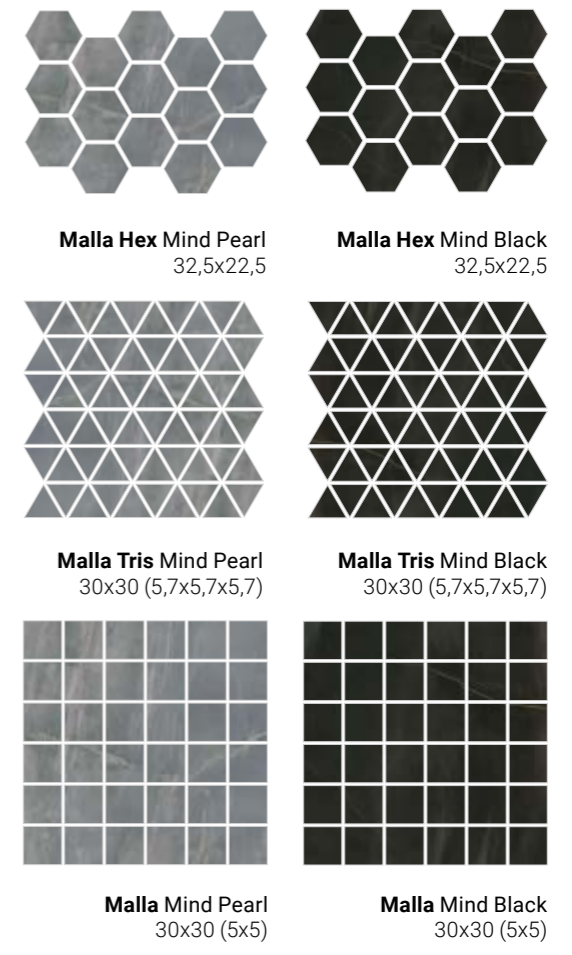

Porcesshine 30x60 / 60x120 / 60x60 / 120x120
 11.81"x23.62" / 23.62"x47.24" / 23.62"x23.62" / 47.24"x47.24"

Mind NEW Porcesshine

Mind Black 120x120

Mind

Mind Pearl

Mind Black

Mind Pearl 120x120

Piezas complementarias
Complementary Tiles / Pièces Complémentaires