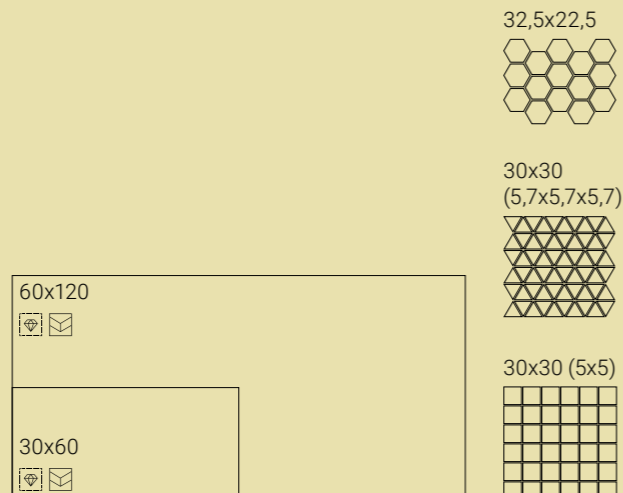

Formatos / Formats

Formato	Pz/cj	Pz/pl	M²/cj	M²/pl	Cj/pl	Kg/cj	Kg/Total
30x60 (C)	6	288	1,08	51,84	48	23,60	1152,80
60x120	2	64	1,44	46,08	32	34,25	1121
60x60	4	120	1,44	43,2	30	30,00	920
120x120	1	36	1,44	51,84	36	36,36	1348,96
MALLA HEX	9	432	0,65	31,2	48	13,50	668
MALLA TRIS	7	336	0,63	30,24	48	15,40	759,2
MALLA (5)	11	462	1,00	42	42	23,00	986

Porcesshine 30x60 / 60x120 / 60x60 / 120x120
11.81"x23.62" / 23.62"x47.24" / 23.62"x23.62" / 47.24"x47.24"