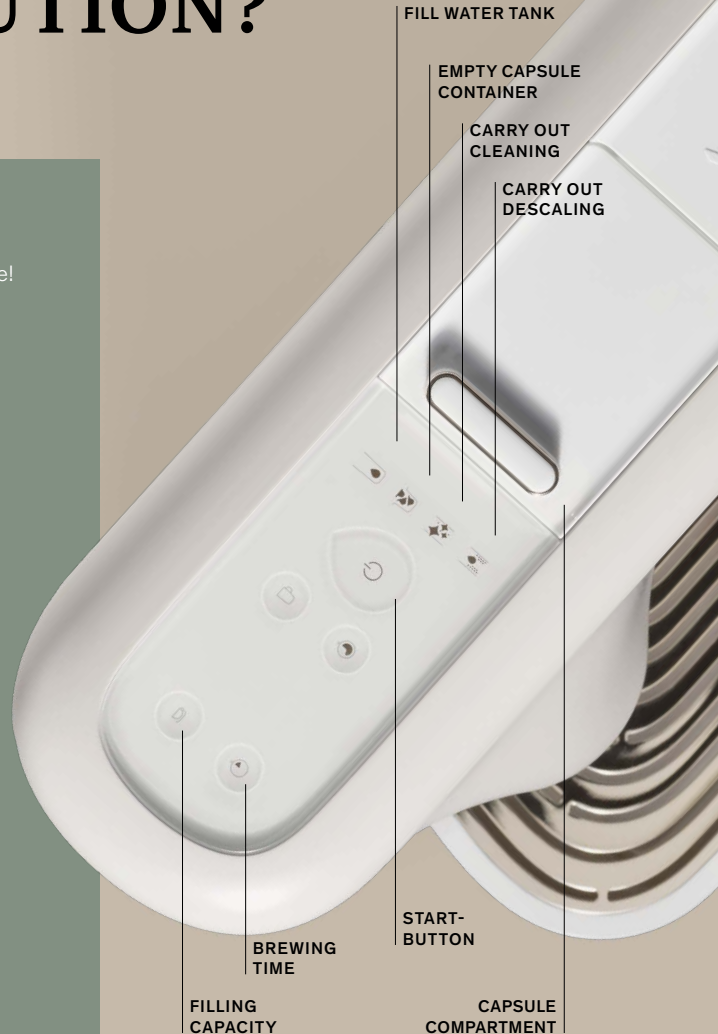

READY TO START THE REVOLUTION?

AVOURY ONE® QUICKGUIDE

AVOURY ONE

Download the free Avoury App now, update and enjoy the best of your Avoury One!

01 Rinse the water tank and fill it with fresh tap water.

02 Press the Start-Button and wait until it shows a continuous light. Before the first use, the tea machine automatically rinses the brewing chamber with 800ml. This can take up to 3 minutes.

03 Empty the capsule container and reinsert all parts back into the Avoury One.

04 Place a glass or cup under the outlet.

05 Select a tea and remove the lidfoil from the capsule. Slide the capsule into the slot with the tab facing upwards. Close the capsule compartment.

06 Now press the Start-Button. Depending on the flavour, your tea will be ready in 1 to 5 minutes.