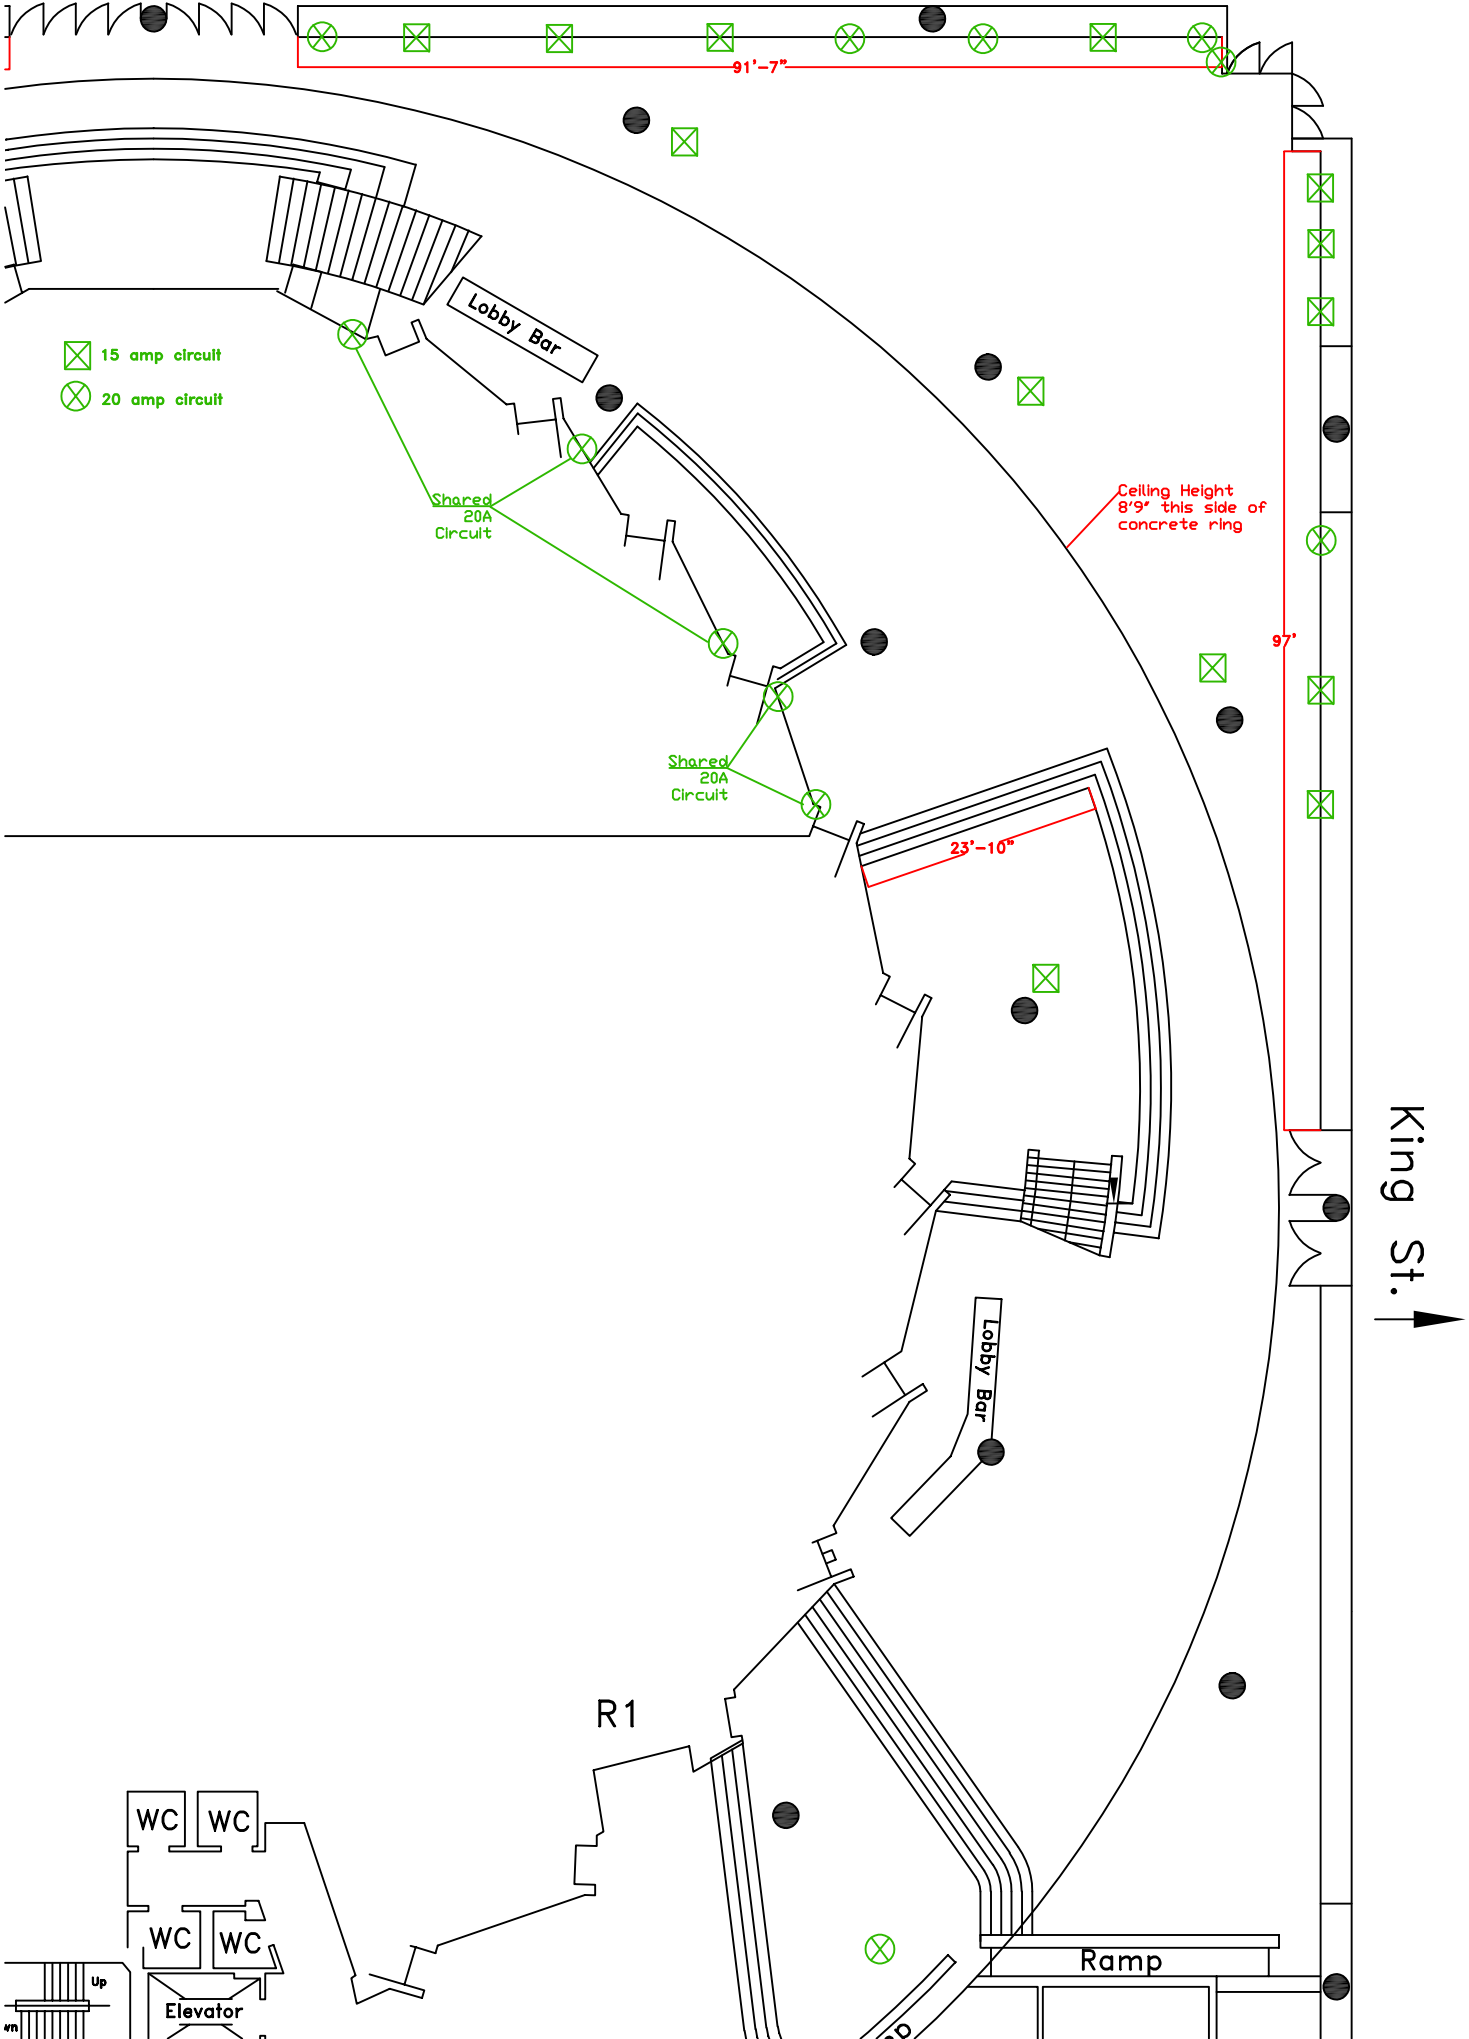

The North Lobby

- ⊠ 15 amp circuit
- ⊗ 20 amp circuit

Shared
20A
Circuit

Shared
20A
Circuit

Ceiling Height
8'9" this side of
concrete ring

King St. →

R1

WC WC

WC WC

Elevator

Ramp