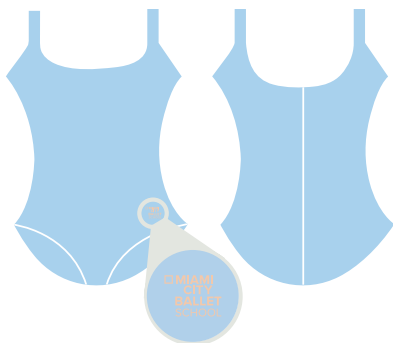

DRESS CODE

UNIFORM COLOR GUIDE

Children's Division

GIRLS

CREATIVE MOVEMENT
Peach

PRE-BALLET
Light Pink

BALLET PREP I
Light Blue

BALLET PREP II
White

BALLET PREP III
Rose

BOYS

White Shirt with Black Shorts

*For additional uniform requirements such as floral tiaras, tights, shoes, and specialty class uniform as well as where to purchase items, please reference the attached MCB DRESS CODE document for each individual level