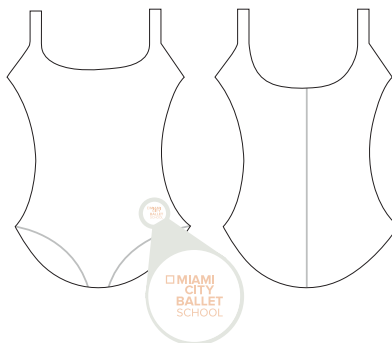

DRESS CODE

UNIFORM COLOR GUIDE

Children's Division

GIRLS

CREATIVE MOVEMENT
Peach

PRE-BALLET
Light Pink

BALLET PREP I
Light Blue

BALLET PREP II
White

BALLET PREP III
Rose

BOYS

White Shirt with Black Shorts

*For additional uniform requirements such as floral tiaras, tights, shoes, and specialty class uniform as well as where to purchase items, please reference the attached MCB DRESS CODE document for each individual level