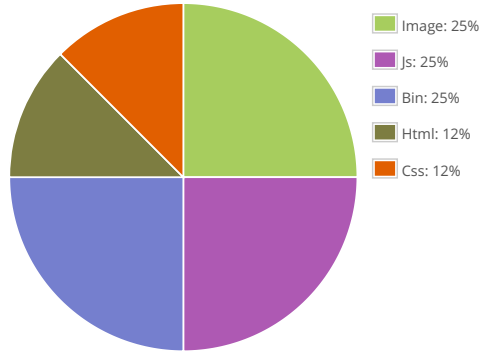

Monitoring Date Time **1/5/2019 3:48:21 AM**  
 Monitor **Shanghai**

Total Size in KB Total	138.32
Total Number of Objects	8
Time loading	00:03.13
Number of Hosts Connected	2
Image	2
Js	2
Bin	2
Html	1
Css	1