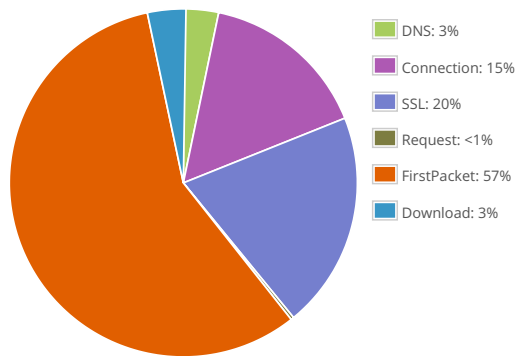

Errors

5XX Server side errors: 0	Connection errors: 0
4XX Client side errors: 0	Other errors: 0