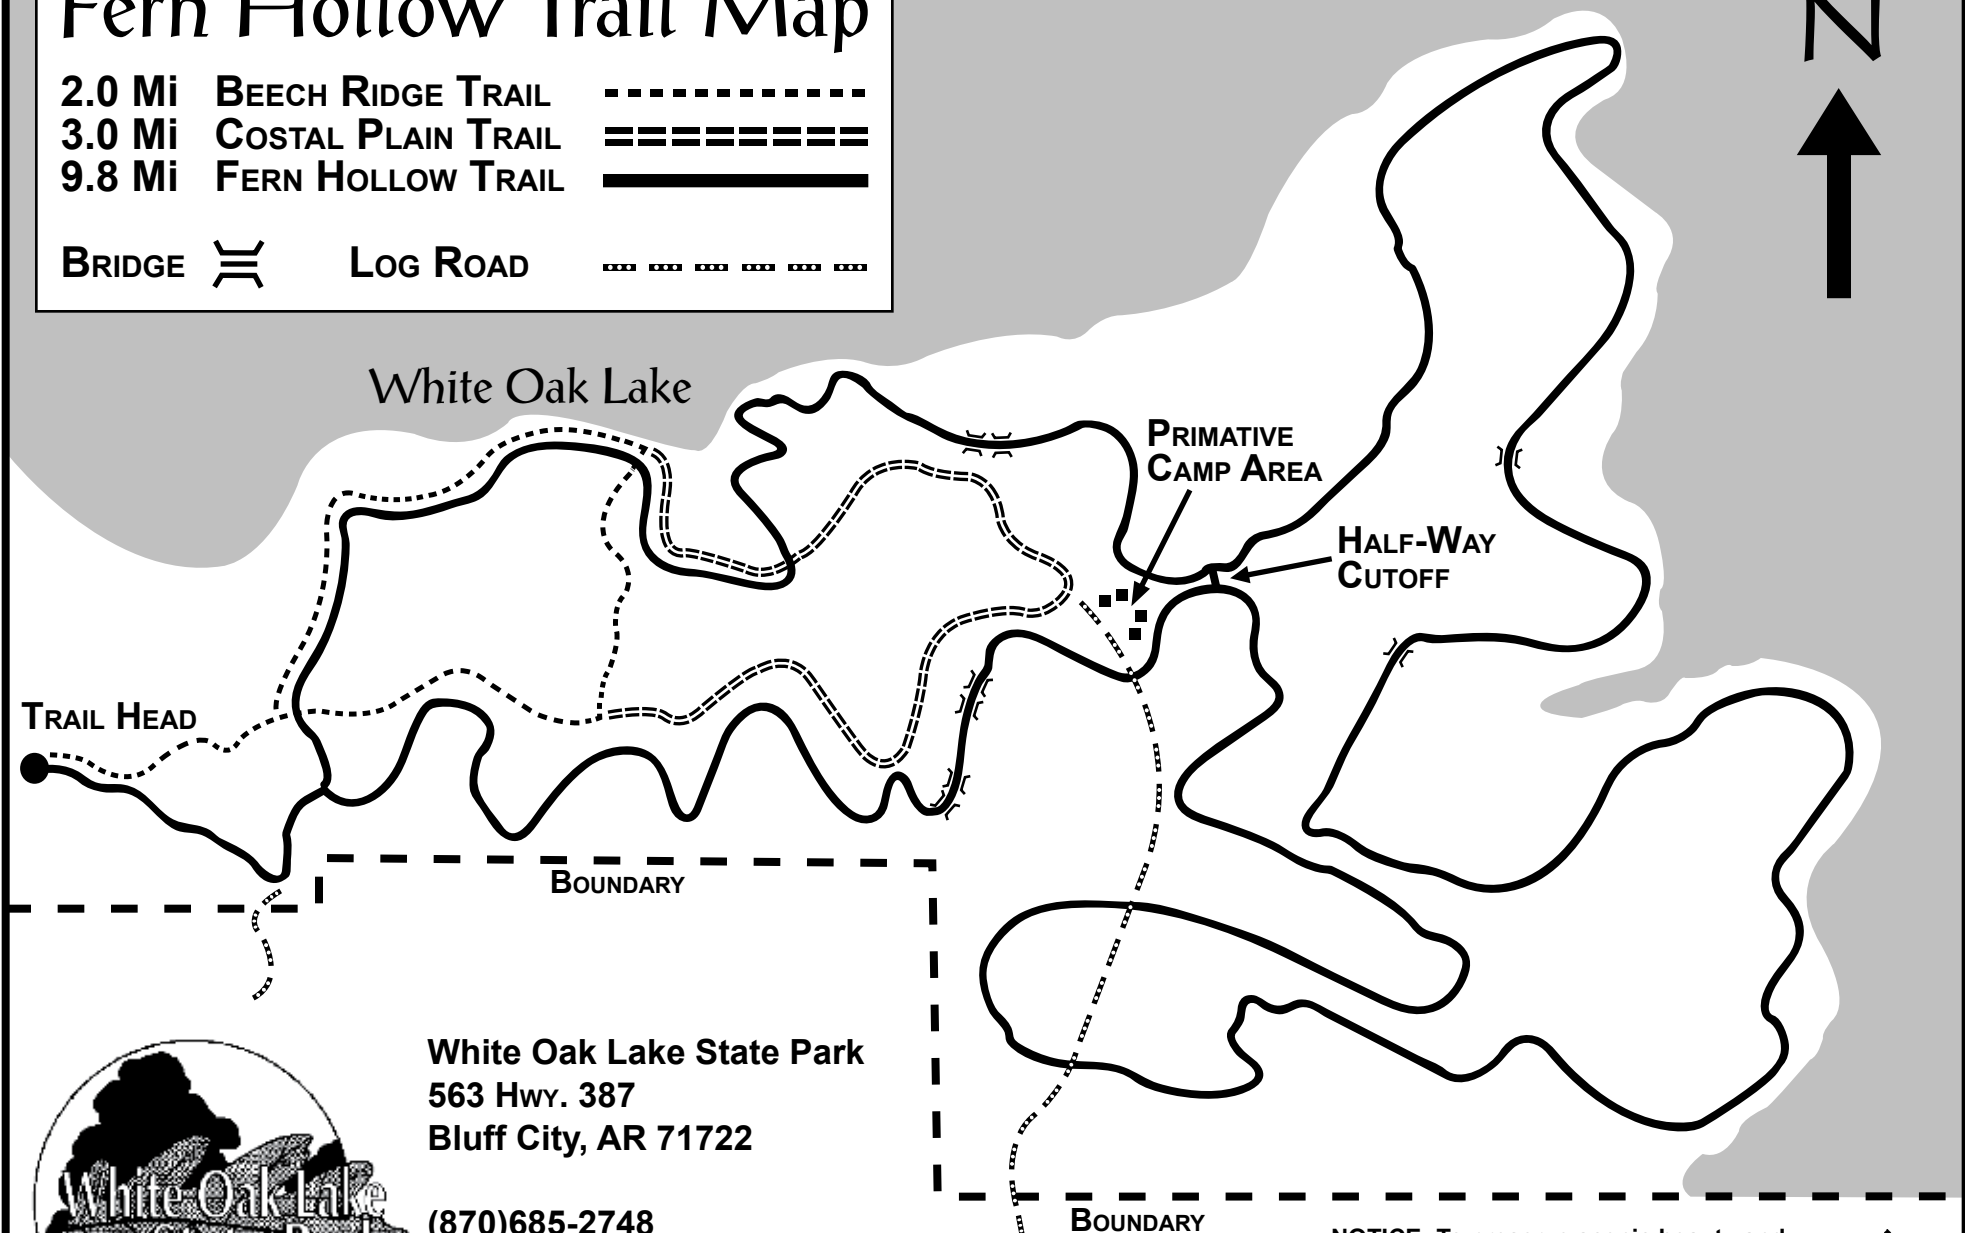

Fern Hollow Trail Map

2.0 Mi	BEECH RIDGE TRAIL	-----	
3.0 Mi	COSTAL PLAIN TRAIL	=====	
9.8 Mi	FERN HOLLOW TRAIL	—————	
BRIDGE		LOG ROAD

White Oak Lake State Park
563 Hwy. 387
Bluff City, AR 71722

(870)685-2748
(870)685-2132
whiteoak@arkansas.com
www.ArkansasStateParks.com

NOTICE: To preserve scenic beauty and ecology, fences and warning signs have not been installed in some park locations. Caution and supervision of your children are required while visiting these areas.