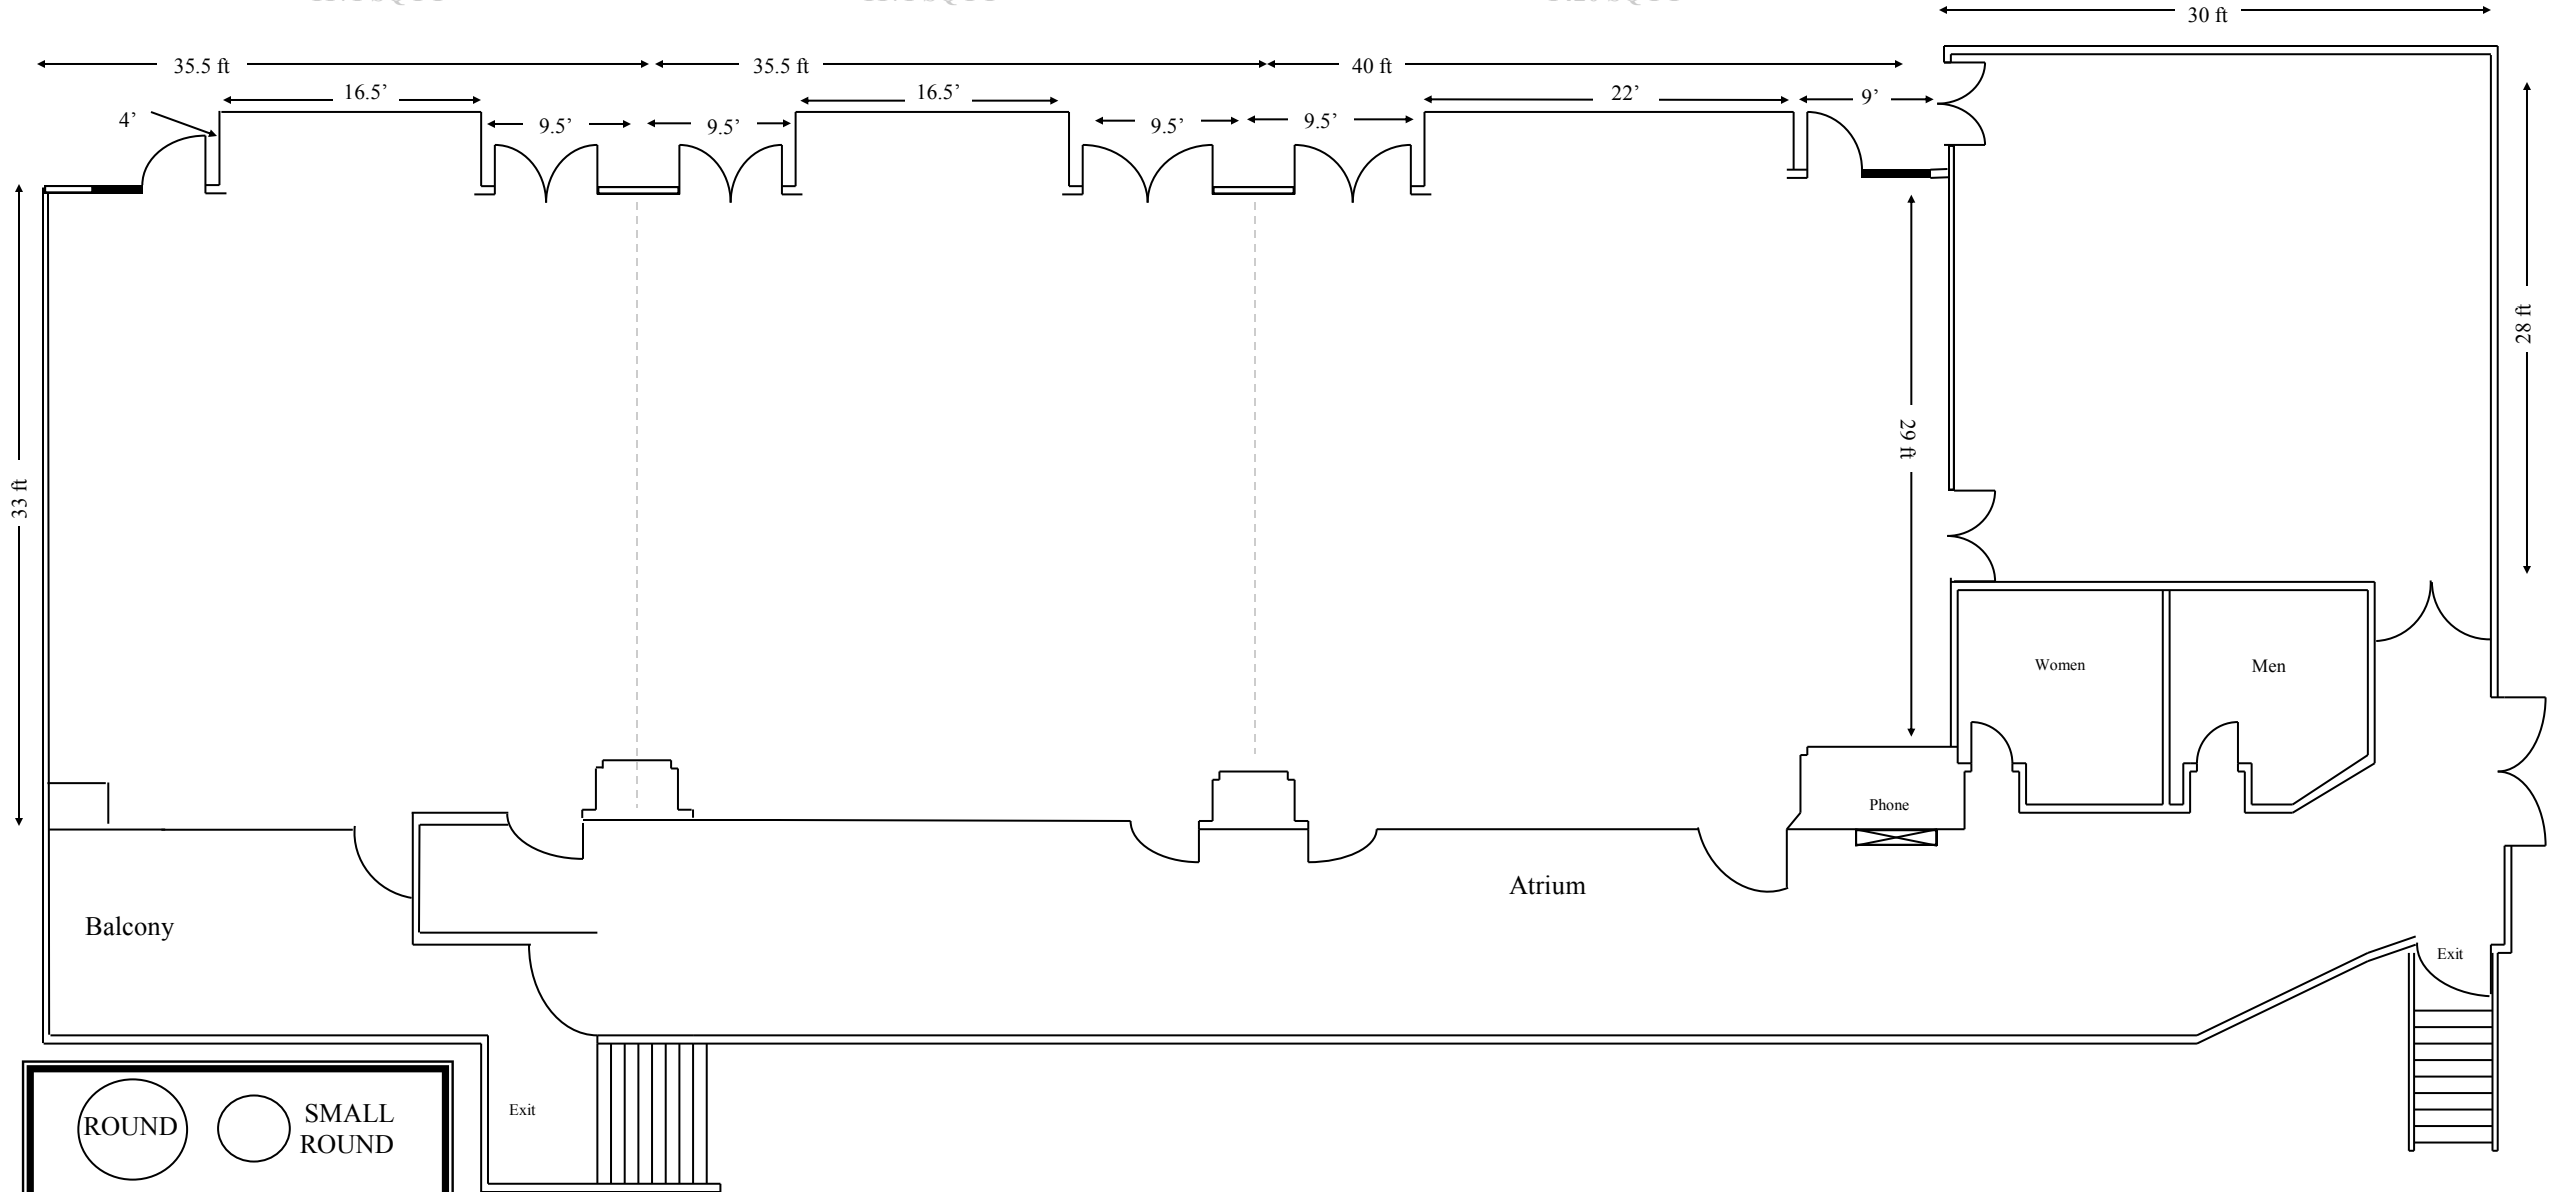

CADDO ROOM
1171 SQ FT

OUACHITA ROOM
1171 SQ FT

DEGRAY ROOM
1420 SQ FT

EAGLE ROOM
840 SQ FT

	ROUND		SMALL ROUND
	6 FT.		
	SERPENTINE		
	SCHOOLIE		
	CHAIR		