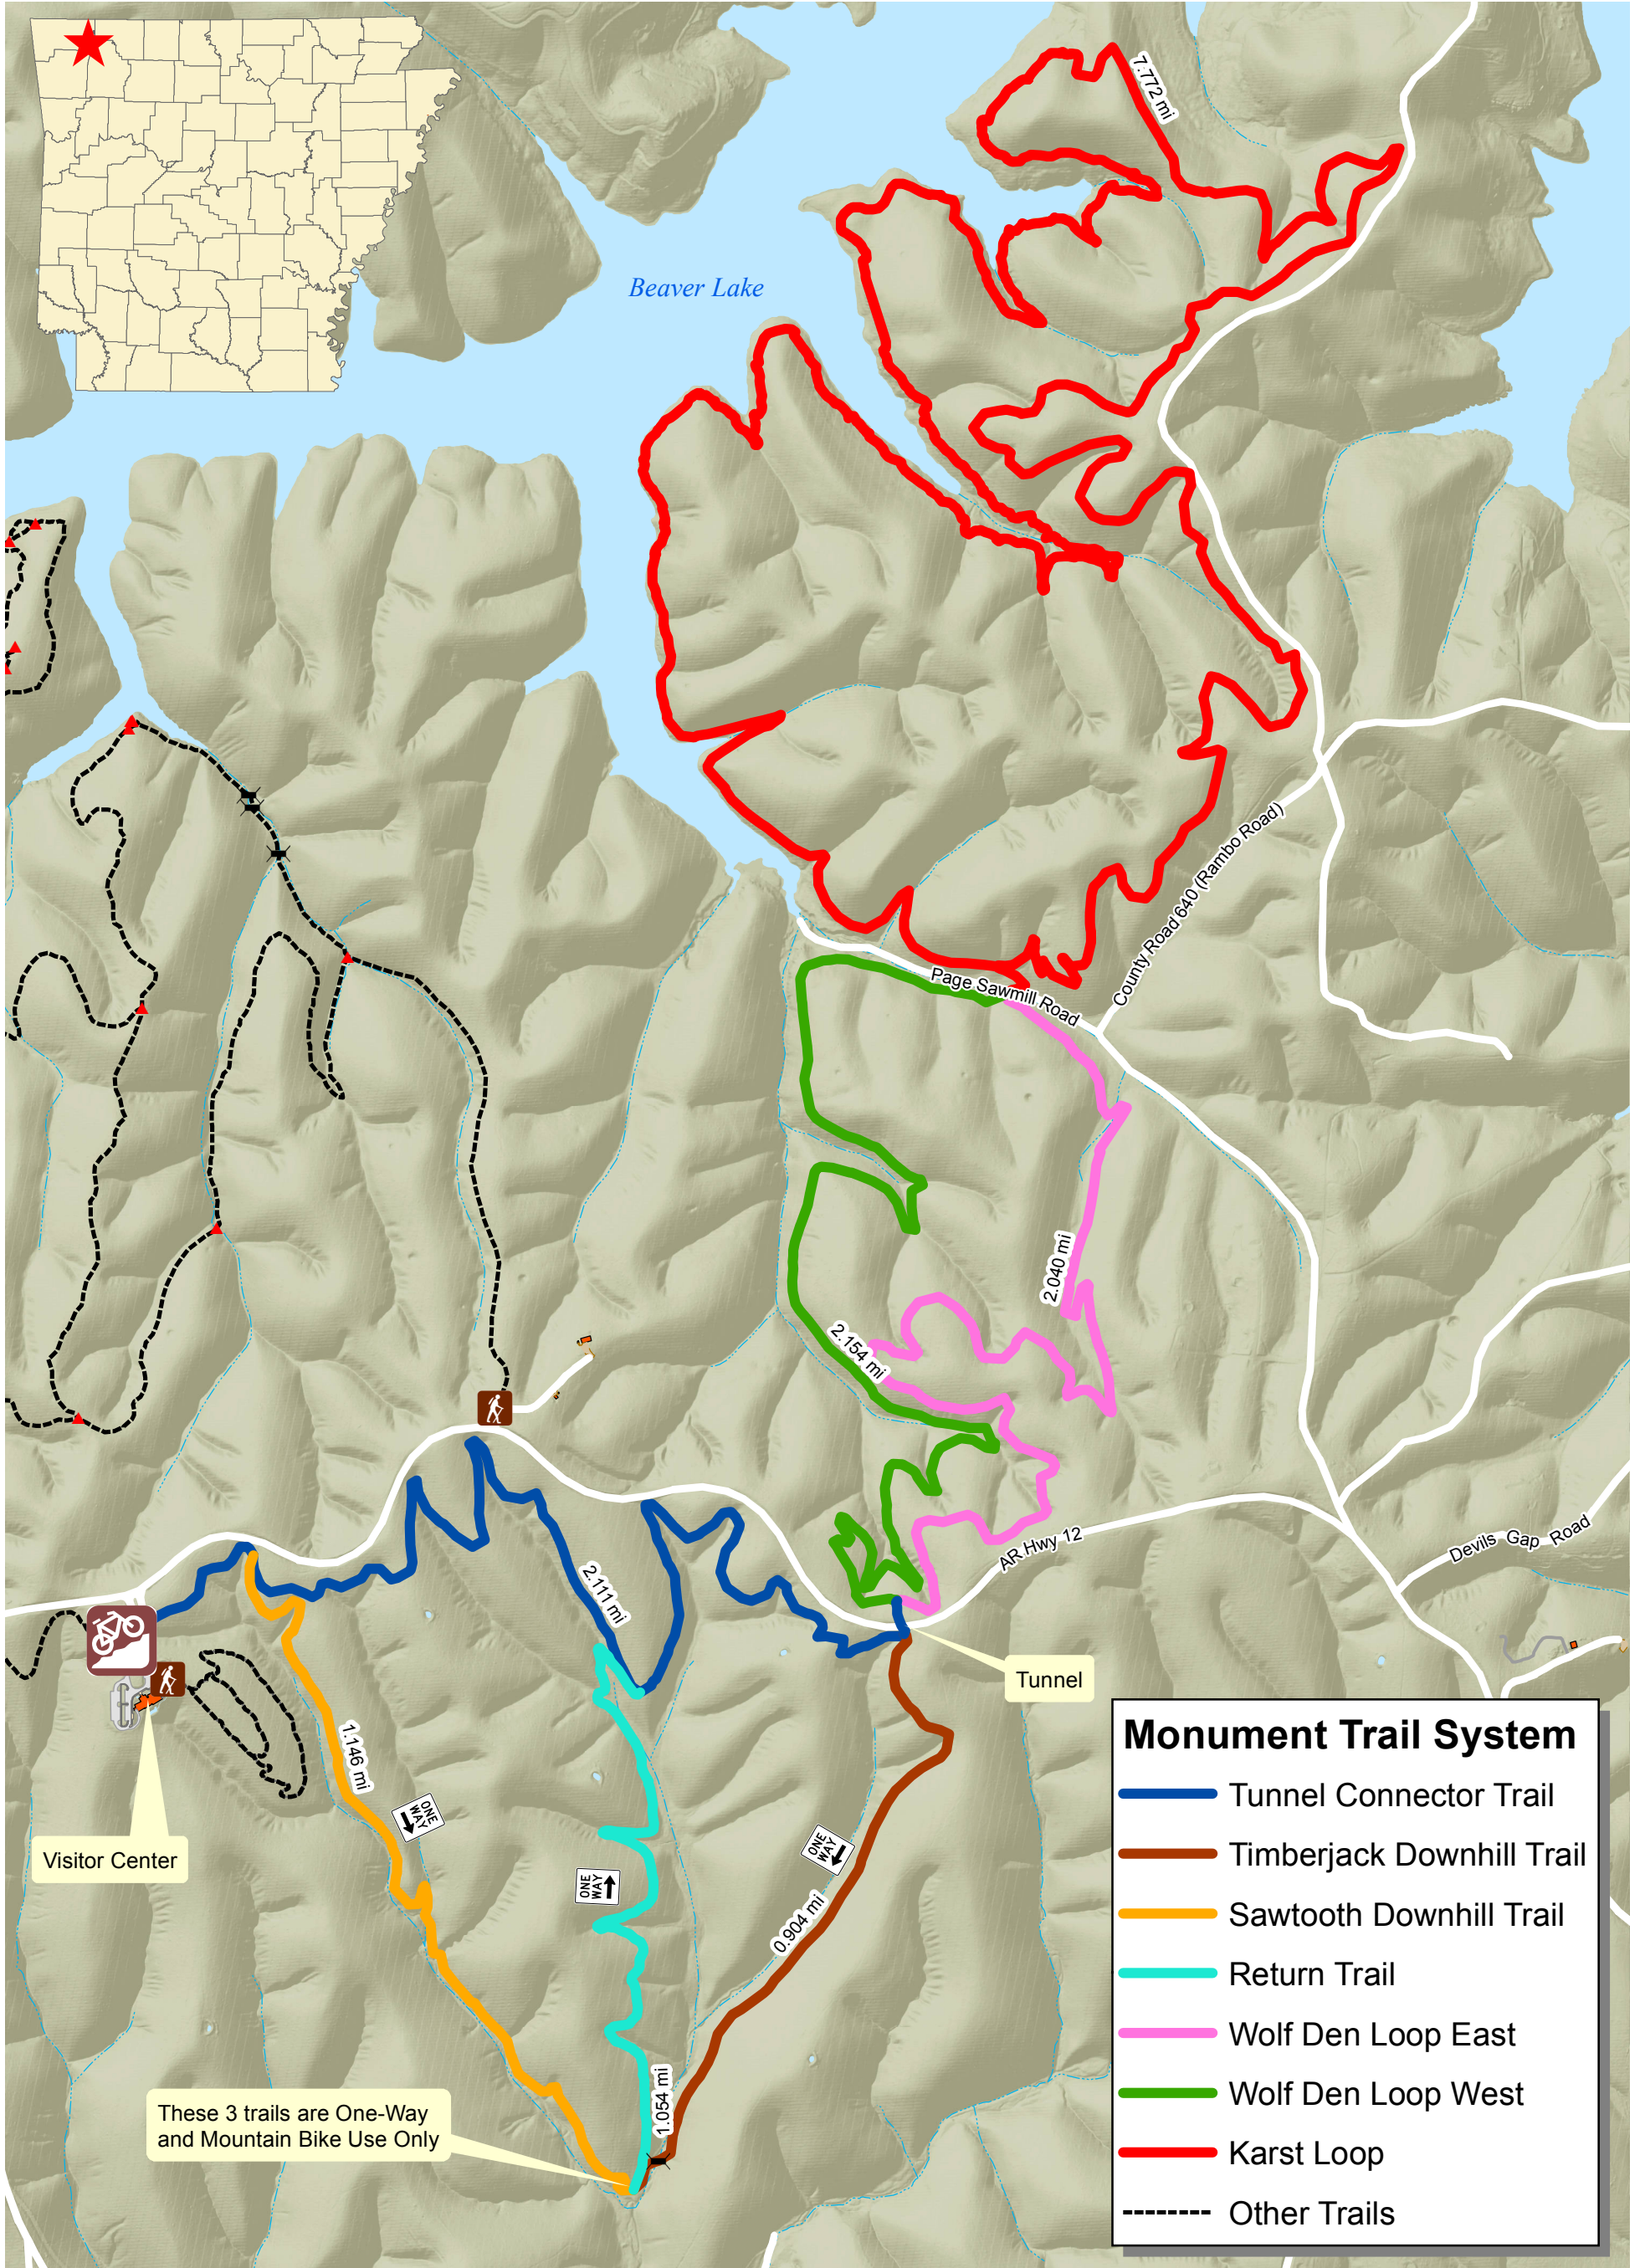

Hobbs State Park-Conservation Area

Monument Trail System

Monument Trail System

- Tunnel Connector Trail
- Timberjack Downhill Trail
- Sawtooth Downhill Trail
- Return Trail
- Wolf Den Loop East
- Wolf Den Loop West
- Karst Loop
- - - - - Other Trails