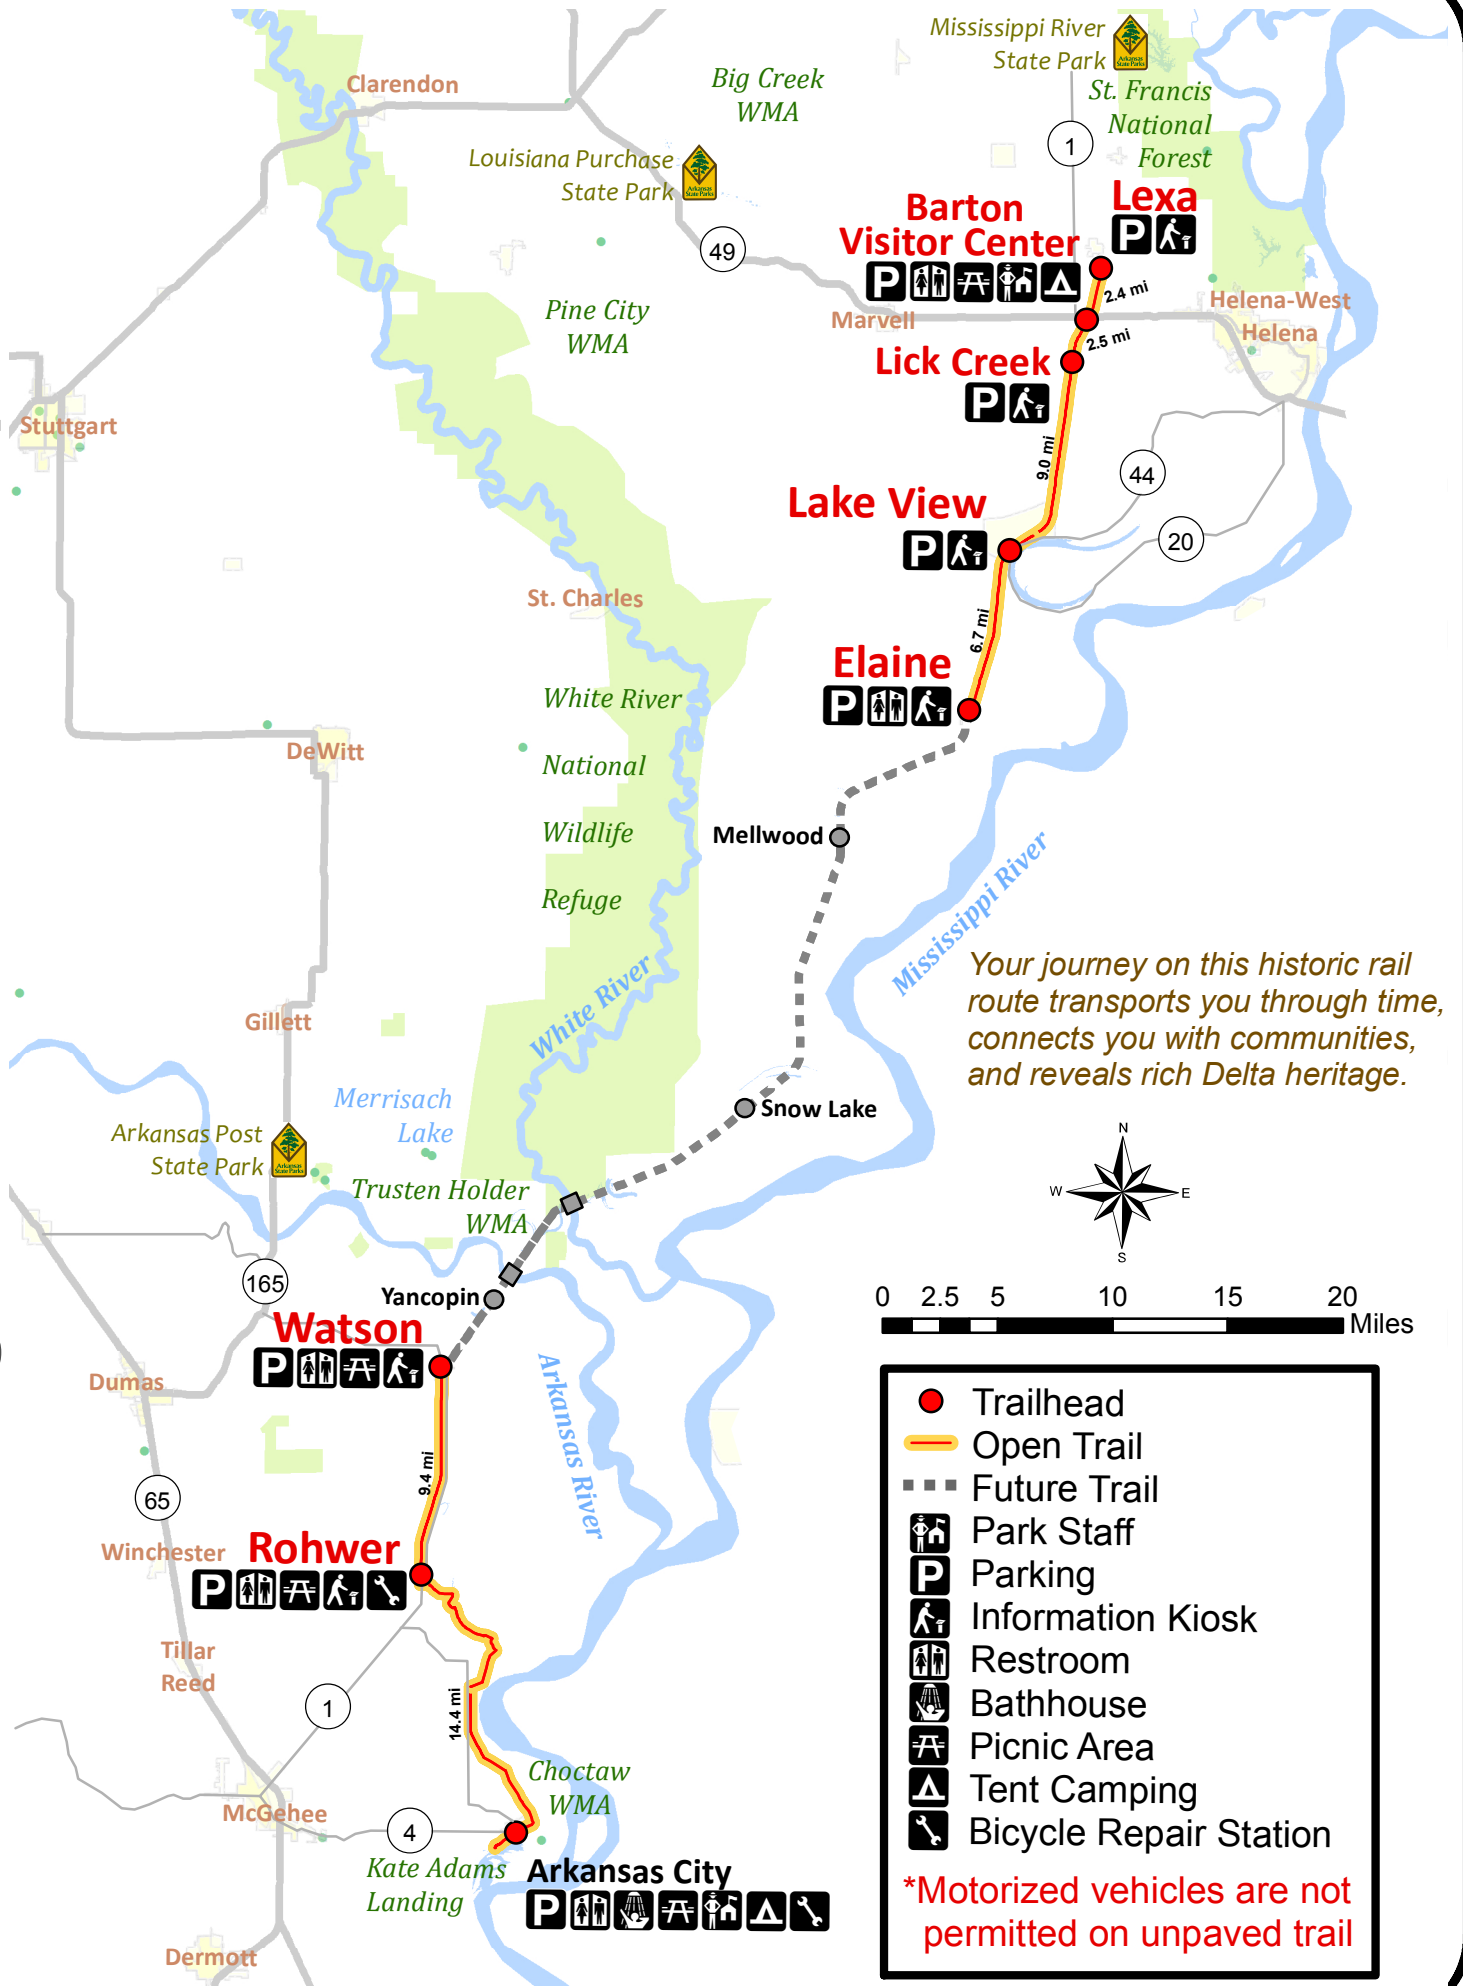

# Delta Heritage Trail State Park - Completed Trail

Your journey on this historic rail route transports you through time, connects you with communities, and reveals rich Delta heritage.

	Trailhead
	Open Trail
	Future Trail
	Park Staff
	Parking
	Information Kiosk
	Restroom
	Bathhouse
	Picnic Area
	Tent Camping
	Bicycle Repair Station

**\*Motorized vehicles are not permitted on unpaved trail**