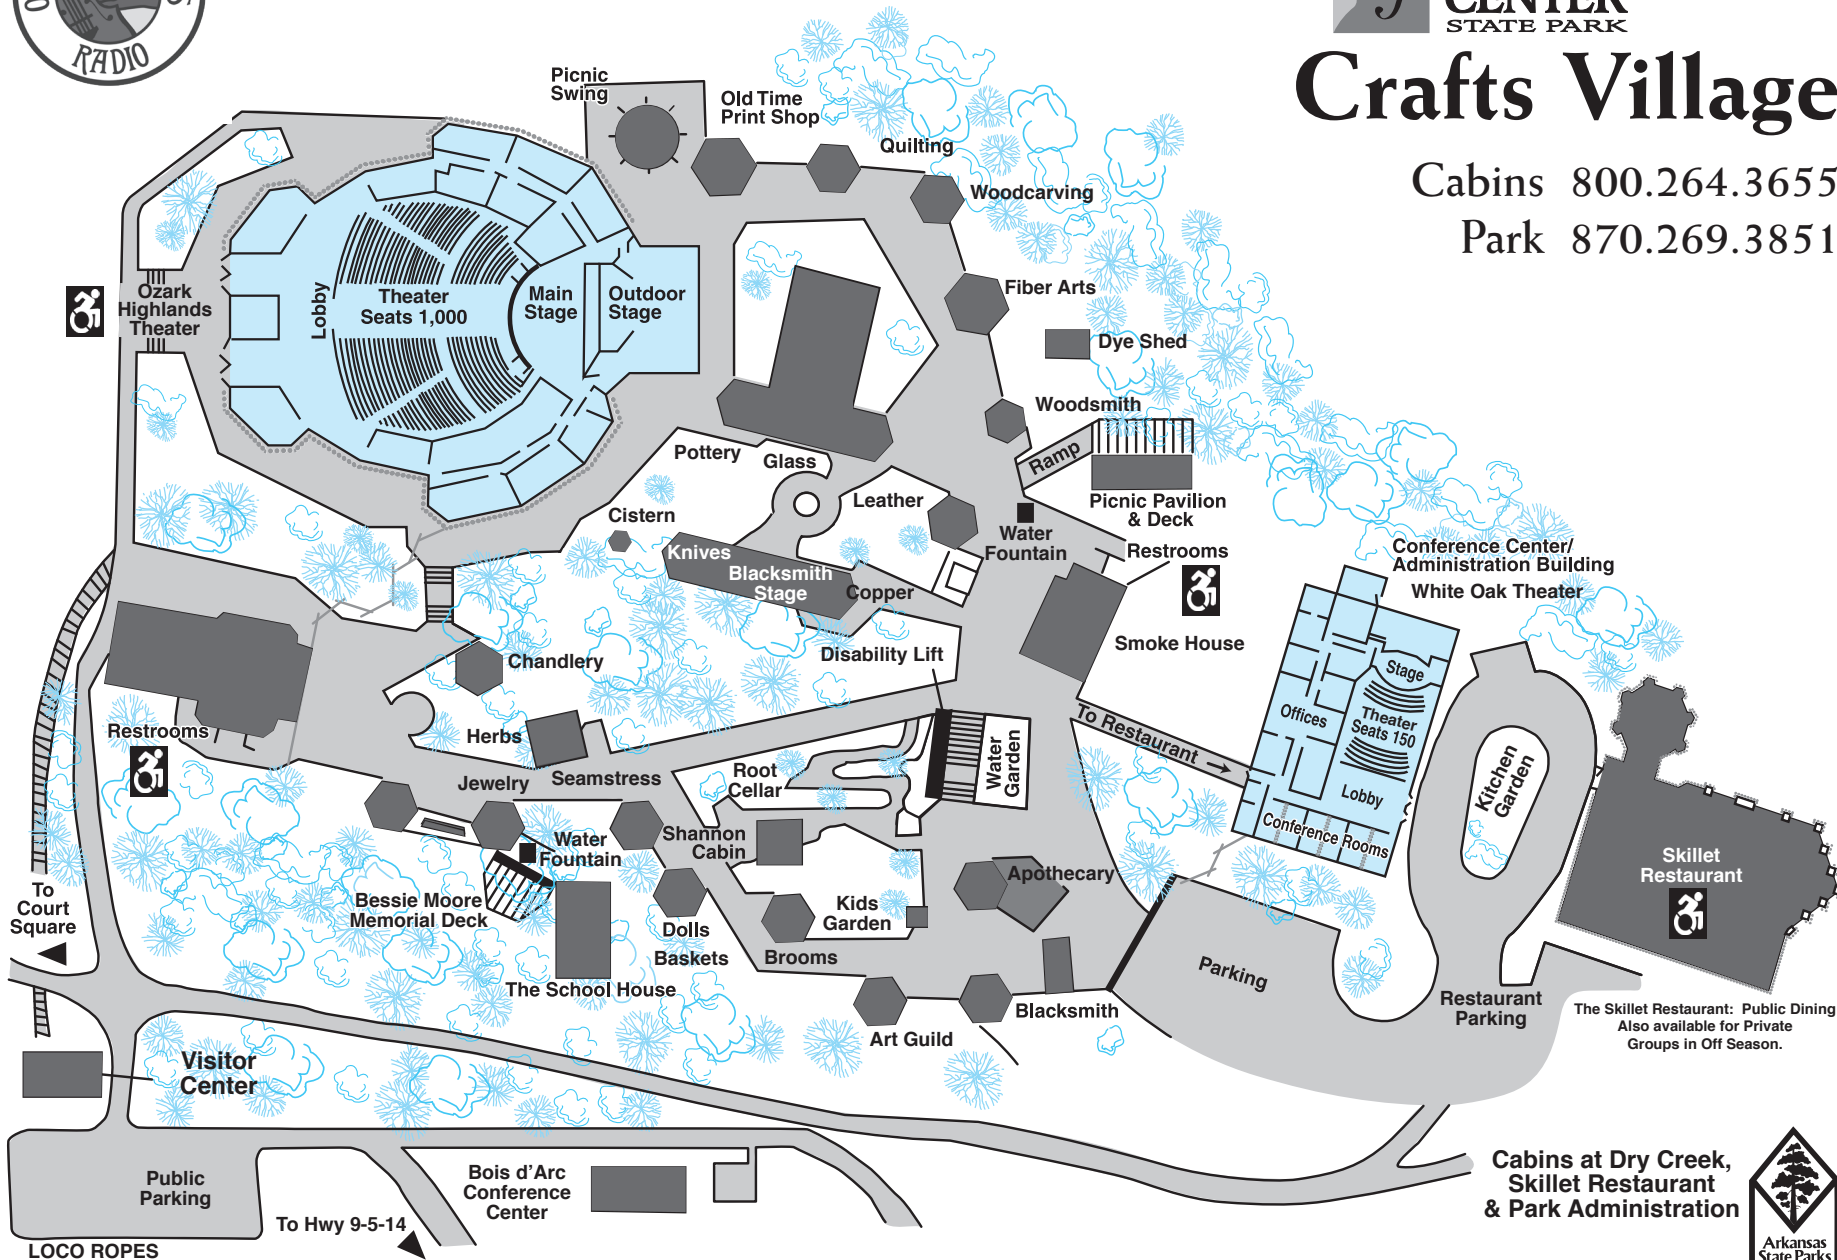

Crafts Village

Cabins 800.264.3655

Park 870.269.3851

The Skillet Restaurant: Public Dining
Also available for Private Groups in Off Season.

Cabins at Dry Creek,
Skillet Restaurant
& Park Administration