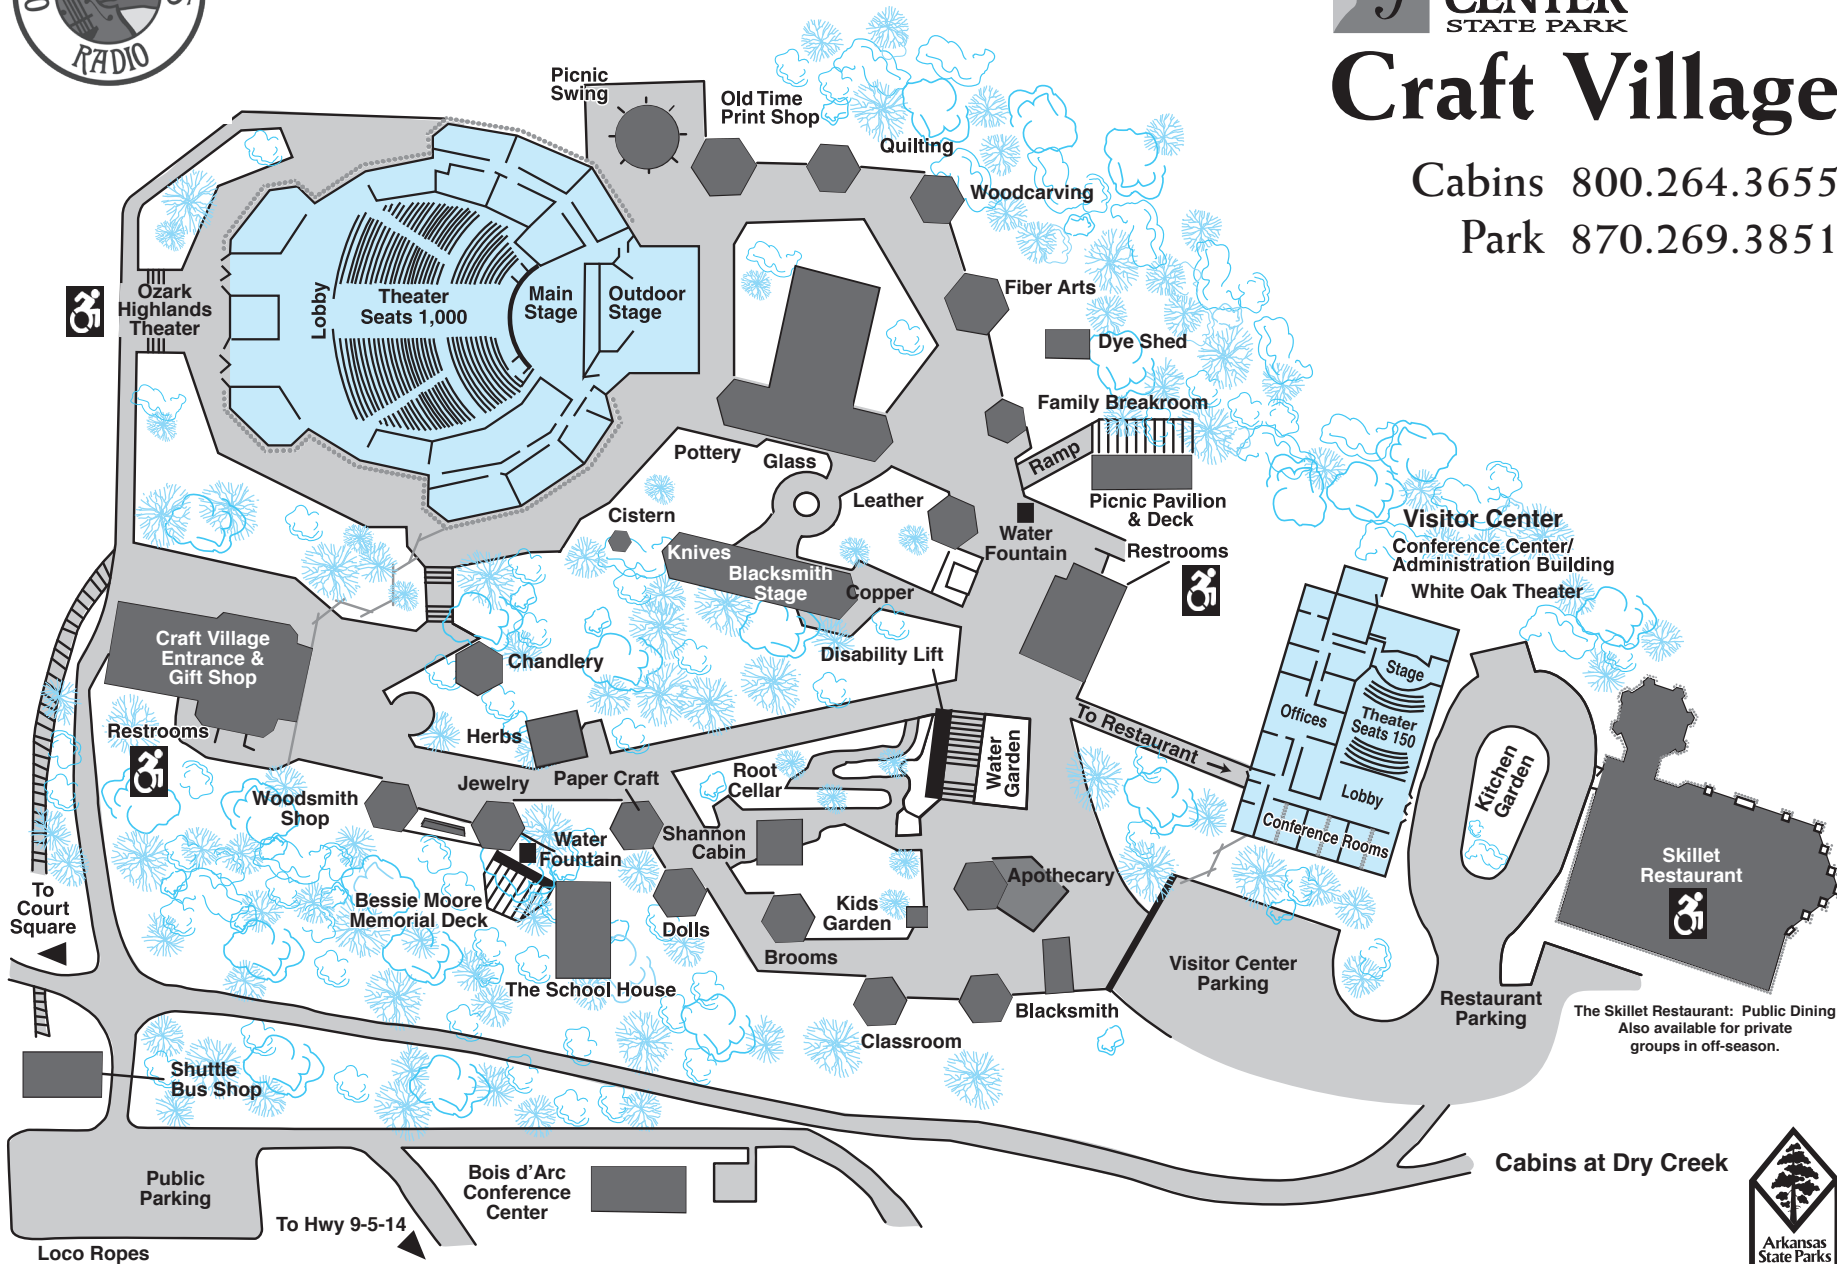

Craft Village

Cabins 800.264.3655

Park 870.269.3851

The Skillet Restaurant: Public Dining
Also available for private groups in off-season.

Cabins at Dry Creek