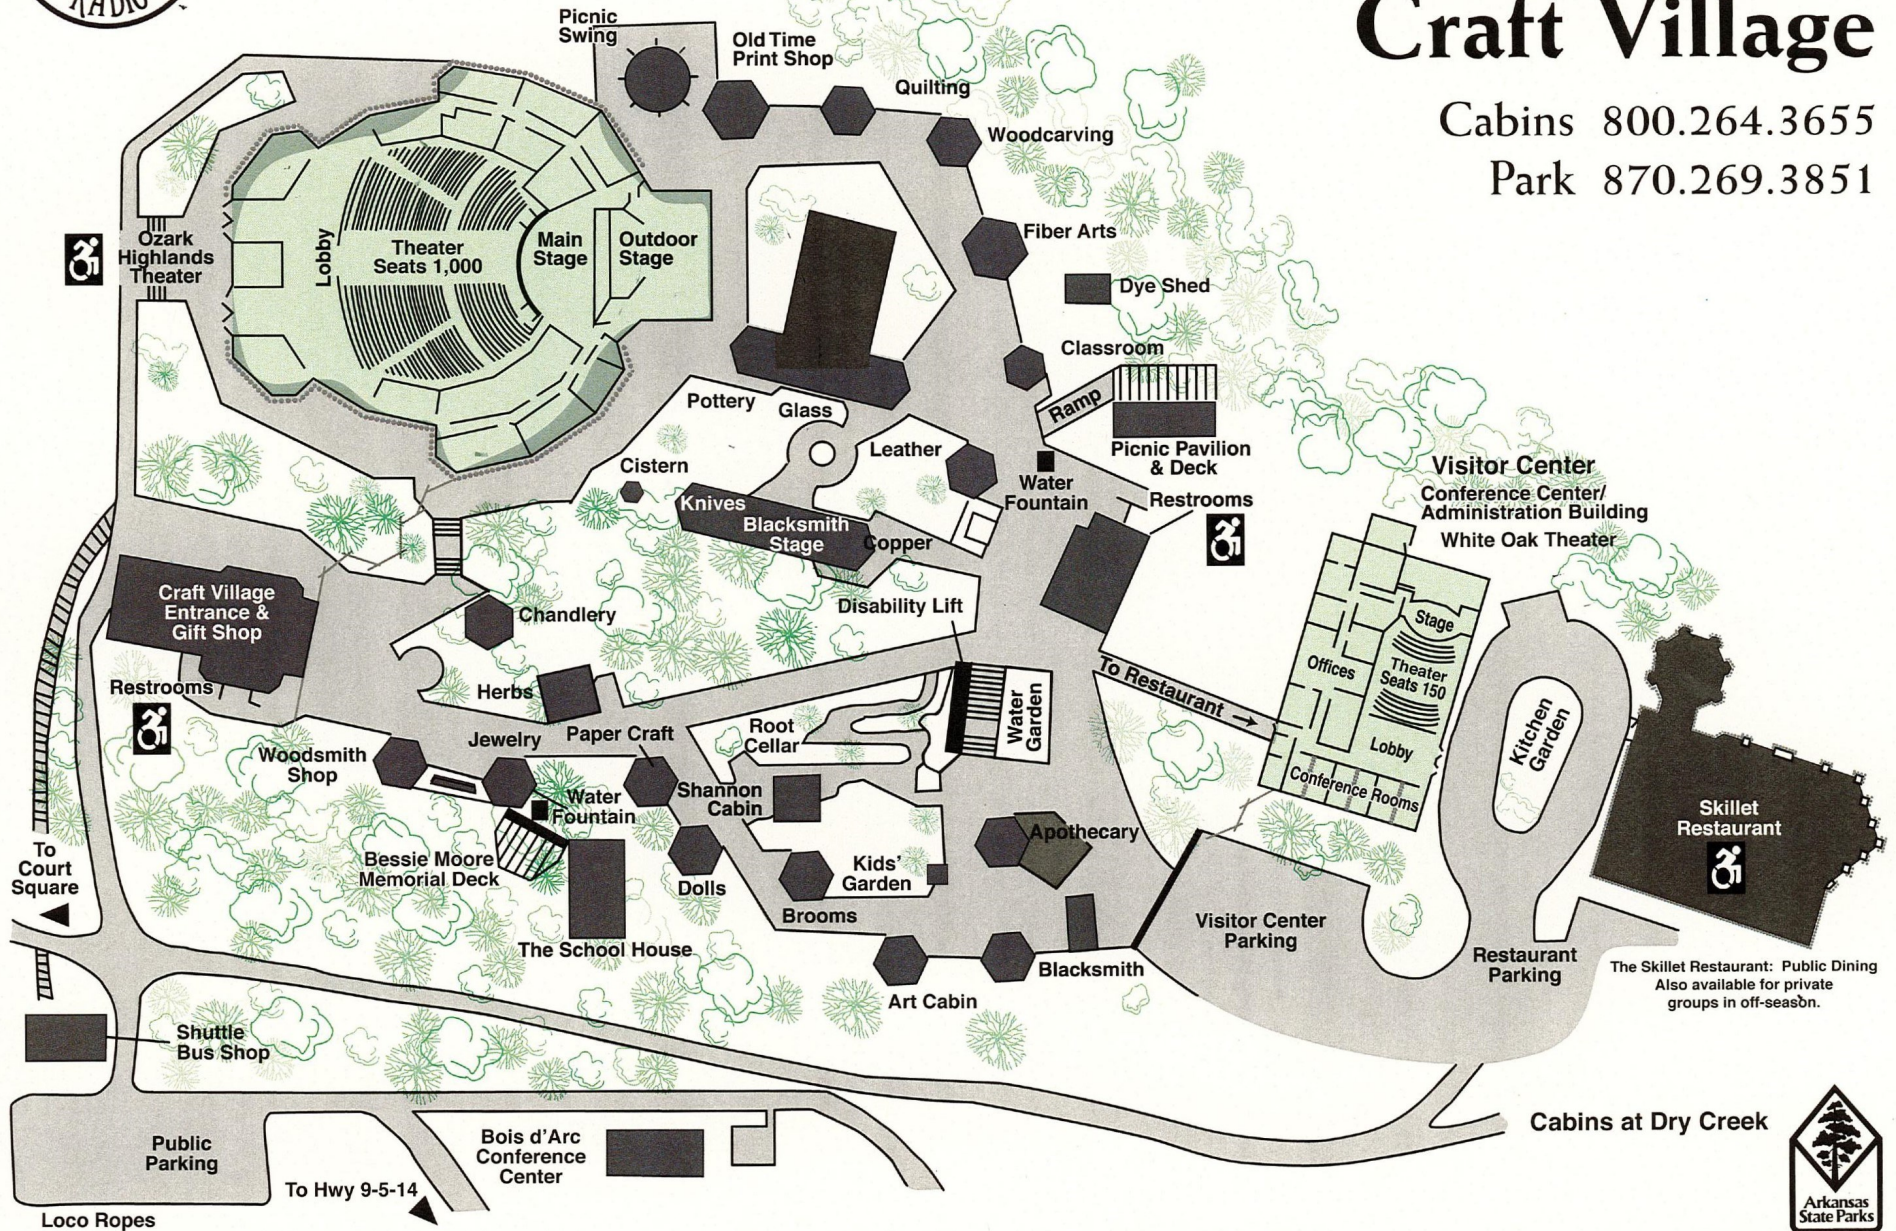

Craft Village

Cabins 800.264.3655

Park 870.269.3851

The Skillet Restaurant: Public Dining
Also available for private groups in off-season.

Cabins at Dry Creek