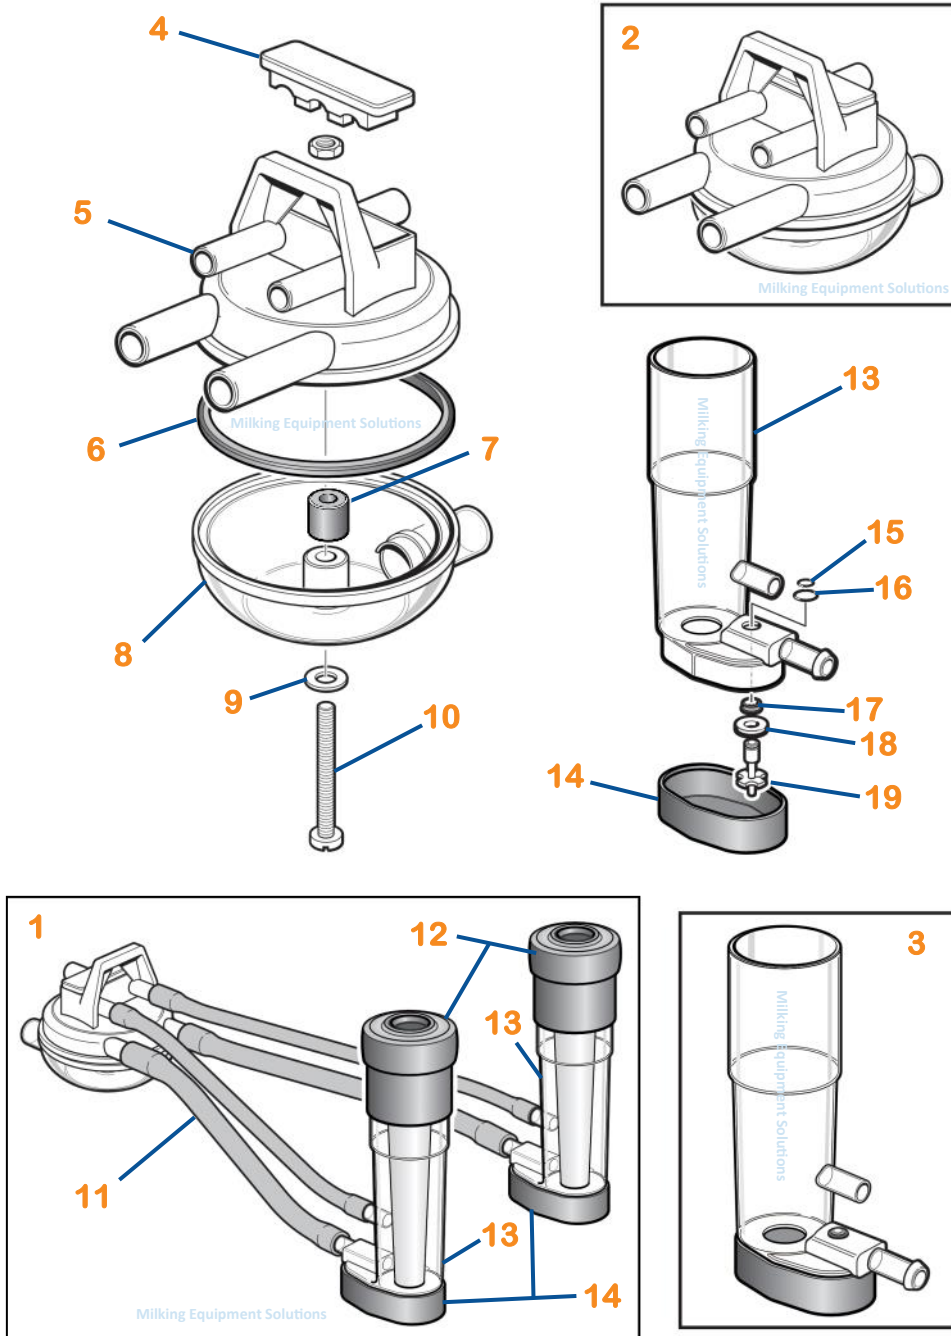

Goat Clusters - 8mm

1 [612909](#) - Silicone Goat Cluster
8mm Valved Shells

[608708](#) - Nitrile Goat Cluster
8mm Valved Shells

[612907](#) - Silicone Goat Cluster
8mm Non-Valved Shells

[608709](#) - Nitrile Goat Cluster
8mm Non-Valved Shells

2 [613564](#) - Clawpiece Goat 8mm

3 [608142](#) - Goat Shell (Pack 2)
8mm Standard Bore

4 [608016](#) - Plug
Simultaneous Pulsation

5 [613270](#) - Clawpiece Cap 8mm

6 [608041](#) - Claw Seal

7 [608034](#) - Centre Seal

8 [613271](#) - Goat Claw Base

9 [607621](#) - Plain Washer M6

10 [300335](#) - Screw M5 35mm

11 [608167](#) - Clear Silicone Milk
Tube
8mm x 16mm x 300mm

[612758](#) - Orange Silicone Milk
Tube 8mm x 16mm x 300mm

[608258](#) - Goat Shell (Pack 2)
8mm Non-Valved Standard
Bore *(not illustrated)*

14 [613183](#) - Goat Shell Cap

15 [607765](#) - Red O-Ring Ø 6.1mm

16 [607766](#) - Red O-Ring Ø 8.1mm

17 [613174](#) - Valve Guide