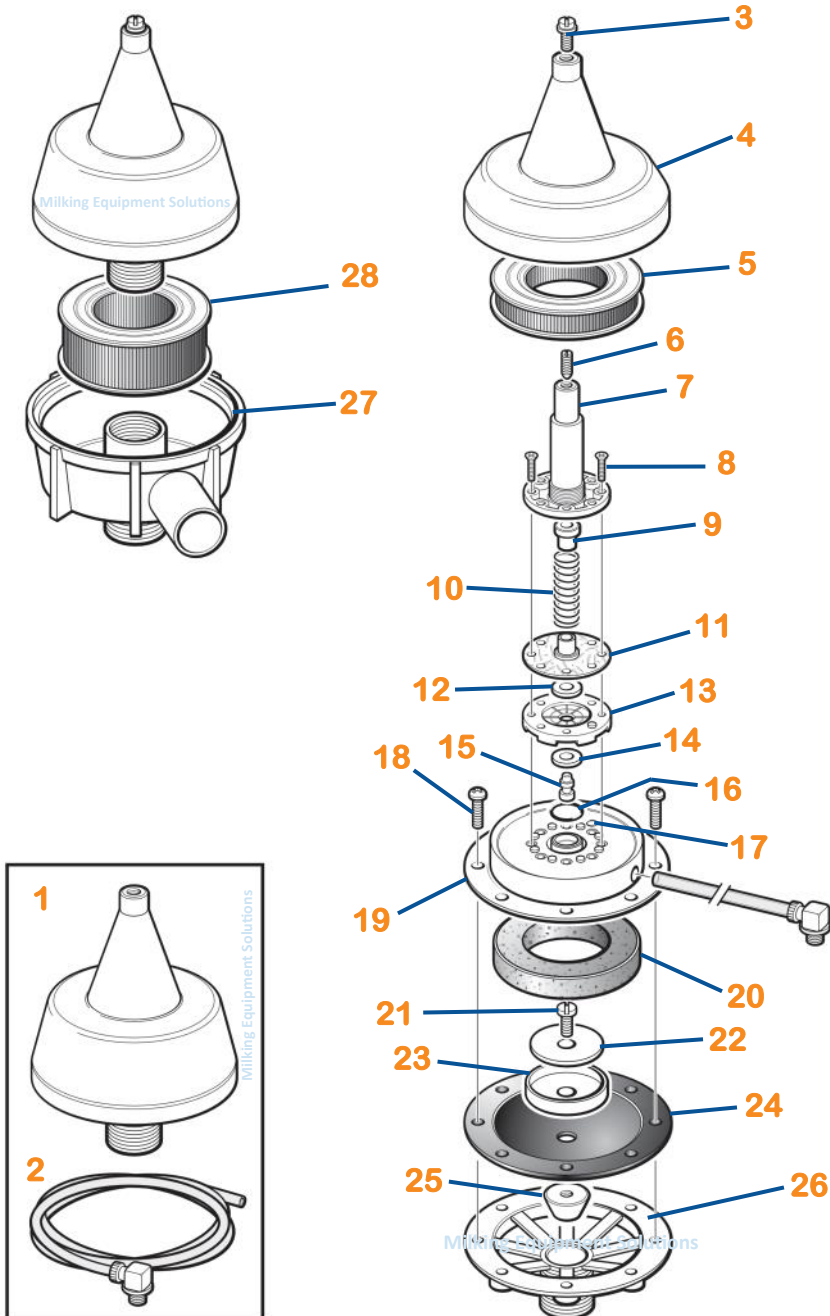

VACUUM REGULATOR 3500l/min

- | | | | |
|----|--|----|---|
| 1 | 615110 - Blue Vacuum 3500 l/min Regulator | 12 | 613216 - Brass Disk |
| | 613853 - Grey Vacuum 3500 l/min Regulator | 13 | 608335 - Pilot Valve Base |
| | 608337 - Orange Vacuum 3500 l/min Regulator | 14 | 608353 - Disk for Pilot Valve |
| | 613482 - Green 3500 l/min Regulator | 15 | 608354 - Pilot Valve |
| | 608488 - Alternative Blue 3500 l/min Regulator | 16 | 608342 * - O Ring |
| 2 | 608339 - Balance Tube | 17 | 608341 * - O Ring |
| 3 | 608346 - Nylon Thumb Screw | 18 | 608340 - Screws 4.8mm x 8 |
| 4 | 614697 - Blue Cover | 19 | 608357 - Top Moulding |
| | 613702 - Grey Cover | 20 | 608355 * - Foam Ring |
| | 608098 - Orange Cover | 21 | 613219 - Vented Valve Screw |
| | 613410 - Green Cover | 22 | 613220 - Washer |
| | 613703 - Alt Flat Grey Cover | 23 | 613221 - Plastic Holder |
| | 613225 - Alt Flat Blue Cover | 24 | 608338 * - Main Diaphragm |
| 5 | 608345 * - Cleaner Element | 25 | 608348 * - Main Valve |
| 6 | 613214 - Grub Screw | 26 | 613222 - Base |
| 7 | 608349 - Top Moulding | 27 | 608350 - Clean Air Moulding |
| 8 | 613215 - Screw 20mm - x 6 | 28 | 608351 * - Filter |
| 9 | 613223 - Nozzle 12.6mm | | |
| 10 | 608347 - Spring Valve | | |
| 11 | 608344 * - Diaphragm | | |

*[608546](#) - 3,500 Service Kit