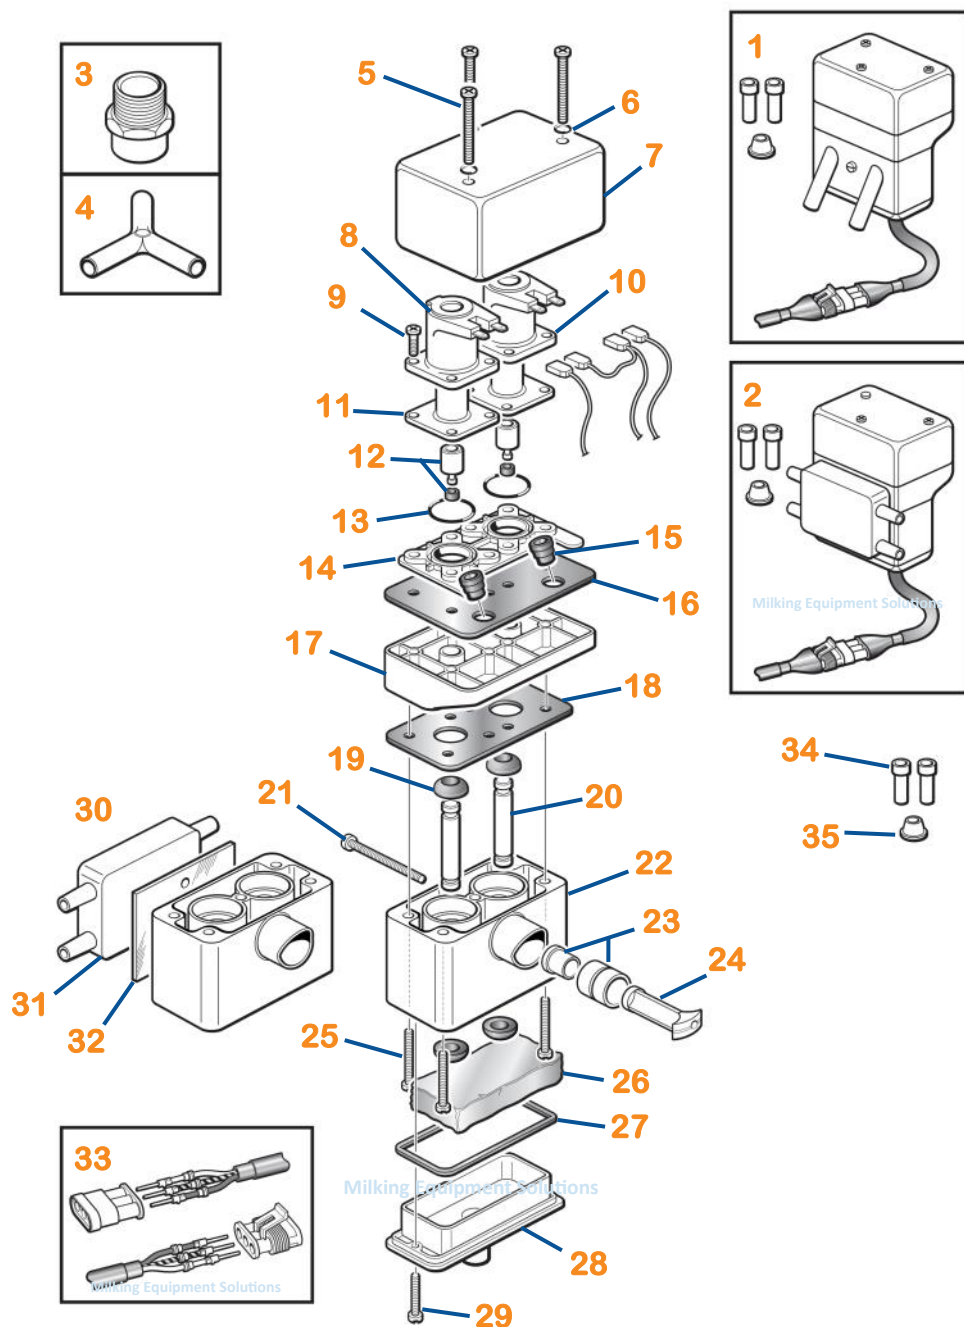

PULSATOR WITH CONNECTORS

- | | | | |
|----|---|----|--|
| 1 | 615262 - Duo Pulsator 12v
615263 - Duo Pulsator 24v | 18 | 608092 * - Diaphragm |
| 2 | 612799 - Quatro Pulsator 12v
614668 - Quatro Pulsator 24v | 19 | 608018 * - Valve Seal x4 |
| 3 | 305140 - 3/4 BSP Adaptor | 20 | 608159 * - White Spindle x2 |
| 4 | 608119 - Black Y piece
613847 - Barbed White Y piece | 21 | 300320 - Screw M4 40mm |
| 5 | 300318 - Screw M3 45mm x3 | 22 | 612719 - Body, 2 Nozzle |
| 6 | 607757 - O ring, small | 23 | 612699 - Seal & Support (pack 5) |
| 7 | 612721 - Cover | 24 | 608083 - Pipeline Clamp |
| 8 | 607863 - 12v Solenoid x2
612833 - 24v Solenoid x2 | 25 | 607599 - Screw M3 25mm x4 |
| 9 | 300311 - Screw M4 16mm x4 | 26 | 608156 - Filter |
| 10 | 607865 - Solenoid Bracket x2 | 27 | 608109 - Gasket |
| 11 | 608063 - Chimney x2 | 28 | 612722 - Housing for Filter |
| 12 | Shuttle and seals
615702 - Hollow
615701 - Modified
615703 - Standard
<i>(also available in packs of 6)</i> | 29 | 300293 - Screw M3 20mm x2 |
| 13 | 607759 - O Ring x2 | 30 | 612786 - Body, 4 Nozzle |
| 14 | 612723 - Mounting Plate | 31 | 612762 - 4 Nozzle Adaptor |
| 15 | 612690 - Nitrile Grommet | 32 | 613314 - 4 Nozzle Gasket |
| 16 | 608166 - Gasket | 33 | 612830 - Connector Pack |
| 17 | 612720 - Clamp Plate | 34 | 608157 - White Restrictor |
| | | 35 | 612697 - Black Cap |
- CLEAN CHIMNEY & SHUTTLES AND TEST PULSATION SYSTEM EVERY 6 MONTHS**
- [607819](#)* - 'C' Diaphragm pack