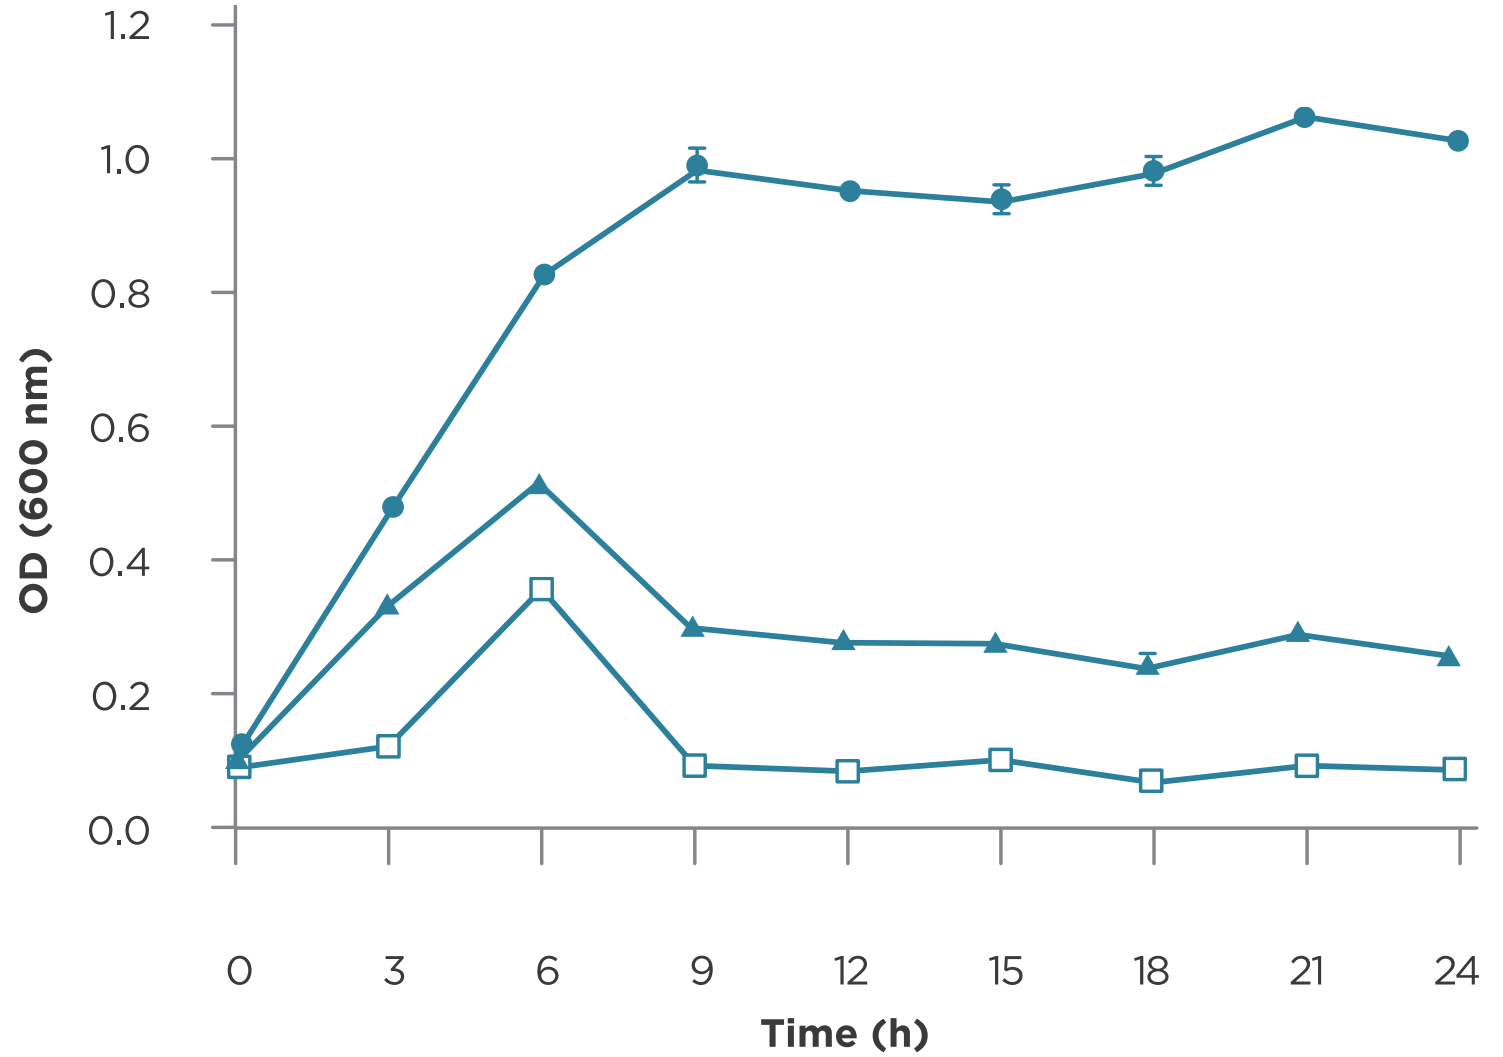

L. plantarum DR7 bacteria fed with GOS prebiotic populates with up to 900% greater density than inulin and 230% more than FOS in 24 hours

● GOS ▲ FOS □ INU

KEY FACTOR 2

NEUROFLORA™ PROBIOTIC COMPLEX

- Lactobacillus plantarum DR7
- Pediococcus acidilactici
- Lactobacillus brevis