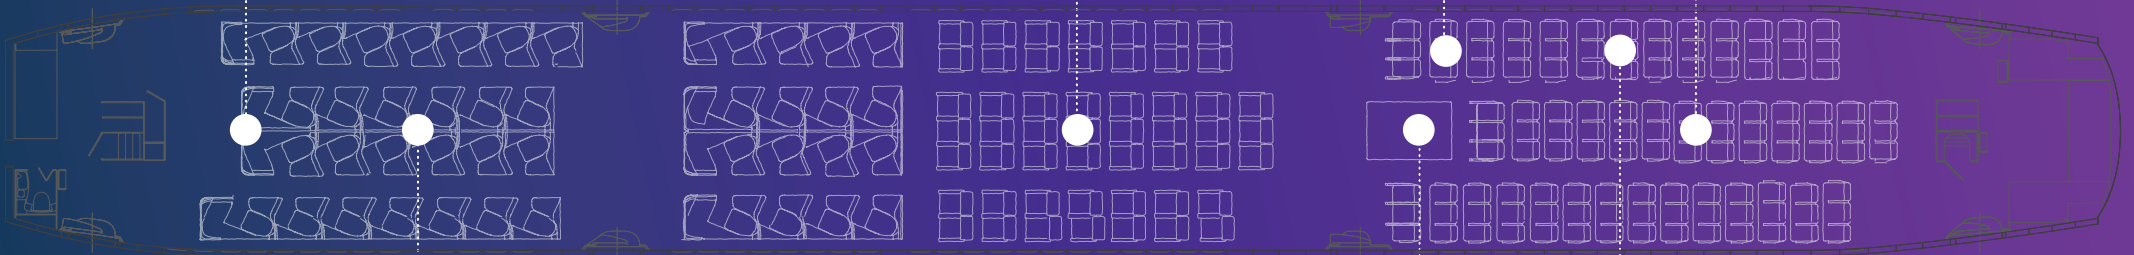

More choice than any other airline

AIR NEW ZEALAND 

BUSINESS PREMIER LUXE

The best sleep in the sky. Our new offering is for customers looking for the ultimate space and privacy. A luxury experience with all the features of Business Premier, but with a fully closing door and space for two to dine.

ECONOMY STRETCH

It's all in the name. This seat is for those who want to rest and stretch their legs further than the regular Economy seat.

ECONOMY SEAT

An enhanced economy seat designed with more storage and comfort and a 50% bigger screen for entertainment. Connect to Bluetooth audio and pair your device to act as a remote control or second screen.

BUSINESS PREMIER

A comfortable and private nest for a blissful journey and tranquil sleep. And if travelling with a companion, the middle row allows customers to open their nest and share their experience.

ECONOMY SKYCOUCH

Use the Skycouch the way you want. Sit, spread out, or lie down and snooze. Share the space or keep it all to yourself.