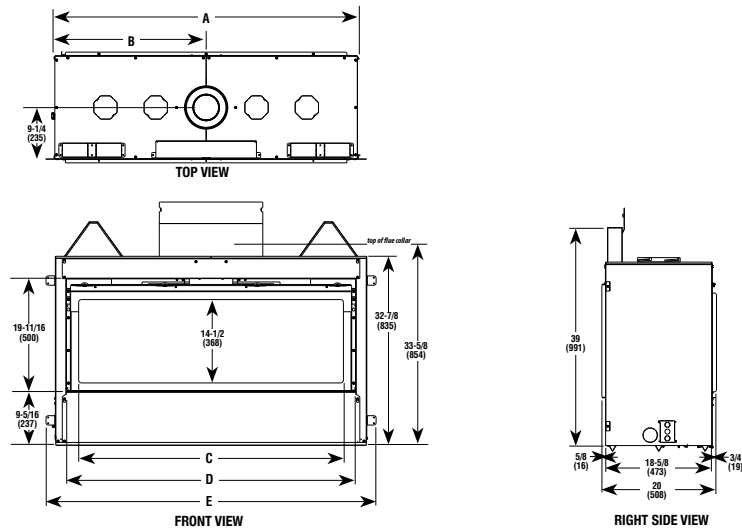

APPLIANCE SPECIFICATIONS

48" MODEL

60", 72", & 84" MODELS

DRL 6000 SERIES DIMENSIONS

Models	A	B	C	D	E
48"	54-1/4"	27-1/8"	46"	50-3/8"	57-7/16"
60"	74"	37"	56-5/8"	61-1/2"	76-5/8"
72"	86"	43"	68-5/8"	73-1/2"	88-5/8"
84"	98"	49"	80-5/8"	85-1/2"	100-5/8"