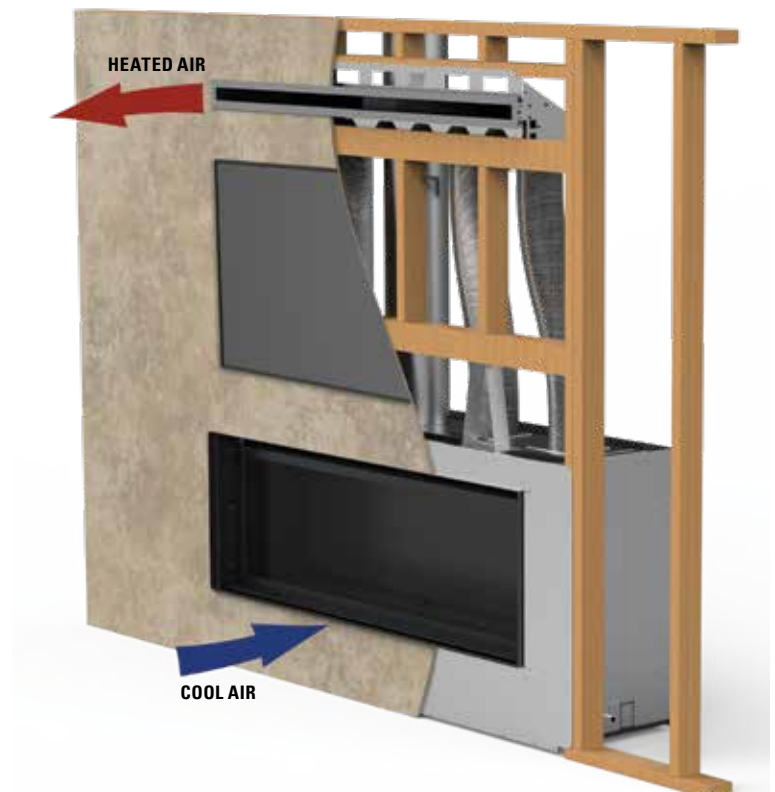

- 🔥 Ceramic glass for optimum heat transfer and a protective screen*

- 🔥 Factory installed blower with six speed settings to fine tune your heating needs

- 🔥 Black porcelain liner interior for a reflective view of the fire

TRIM

Black Perimeter Trim Kit

REMOTE

On/Off Thermostat Remote (Standard)

- Manual On/Off and Thermostatic Modes
- 6 Flame Height Settings
- 6 Interior Light Settings
- 6 Blower Speed Settings

HEATFLO KIT

Protect heat sensitive televisions, artwork and other decorative wall materials. No blower required, the HeatFlo kit works through natural convection to redirect heat from the fireplace upward through hidden ductwork and out through a sleek horizontal vent. Walls stay cooler and heat flows more evenly through the room for a comfortable fireplace experience.

- TV & Artwork can be placed above the fireplace
- Helps protect heat sensitive wall facing materials
- Improves convective heat circulation in the room
- No electricity or blower required for operation