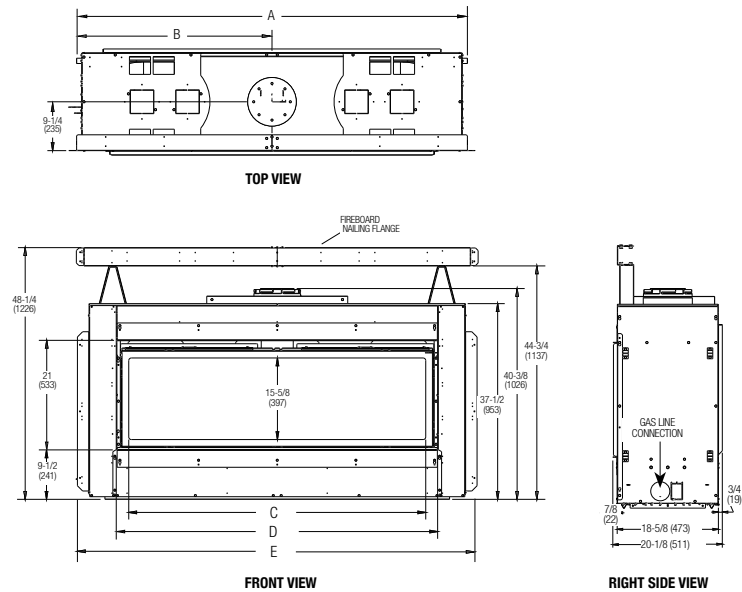

APPLIANCE SPECIFICATIONS

48" MODEL

60", 72", & 84" MODELS

DRL 6000 SERIES DIMENSIONS

Models	A	B	C	D	E
48"	54-1/4"	27-1/8"	46"	50-3/8"	57-7/16"
60"	74"	37"	56-5/8"	61-1/2"	76-5/8"
72"	86"	43"	68-5/8"	73-1/2"	88-5/8"
84"	98"	49"	80-5/8"	85-1/2"	100-5/8"