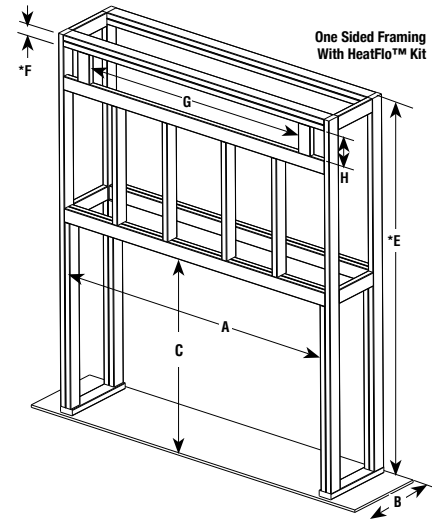

APPLIANCE SPECIFICATIONS

48" MODEL

60", 72", & 84" MODELS

DRL 6000 SERIES DIMENSIONS

Models	A	B	C	D	E
48"	54-1/4"	27-1/8"	46"	50-3/8"	57-7/16"
60"	74"	37"	56-5/8"	61-1/2"	76-5/8"
72"	86"	43"	68-5/8"	73-1/2"	88-5/8"
84"	98"	49"	80-5/8"	85-1/2"	100-5/8"

Visit us online
SuperiorFireplaces.us.com

FRAMING SPECIFICATIONS

DRL 6000 SERIES FRAMING DIMENSIONS

Models	A	B	C	E	F	G	H
48" One Sided Framing HeatFlo Kit	55-5/8"	19-1/2"	39-1/8"	84"	1-1/2"	53-1/2"	5-1/8"
60" One Sided Framing HeatFlo Kit	74-1/4"	19-1/2"	48-1/2"	84"	3"	62"	7-1/2"
72" One Sided Framing HeatFlo Kit	86-1/4"	19-1/2"	48-1/2"	84"	3"	78"	7-1/2"
84" One Sided Framing HeatFlo Kit	98-1/4"	19-1/2"	48-1/2"	84"	3"	90"	7-1/2"