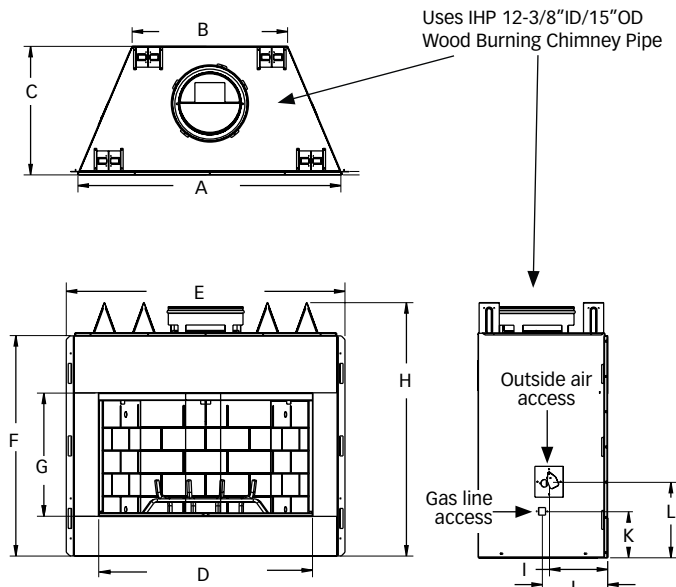

APPLIANCE SPECIFICATIONS