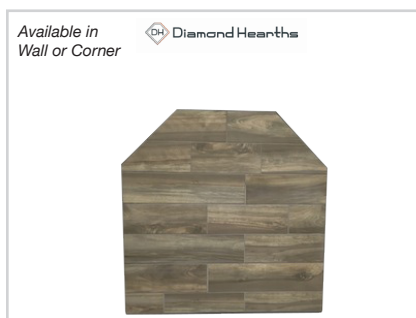

Fresco (FR)

Hearthpads

Size	List Price
*24" x 32"	\$319.00
*24" x 36"	\$330.00
*32" x 32"	\$353.00
36" x 36"	\$387.00
40" x 40"	\$444.00

Hearthpads

Size	List Price
48" x 48"	\$500.00
*48" x 54"	\$557.00
54" x 54"	\$580.00

Hearth Extensions

-Available in Flatwall only

Size	List Price
*12" x 48"	\$307.00
*18" x 48"	\$330.00

Greywood (GW)

Hearthpads

Size	List Price
*24" x 32"	\$319.00
*24" x 36"	\$330.00
*32" x 32"	\$353.00
36" x 36"	\$387.00
40" x 40"	\$444.00