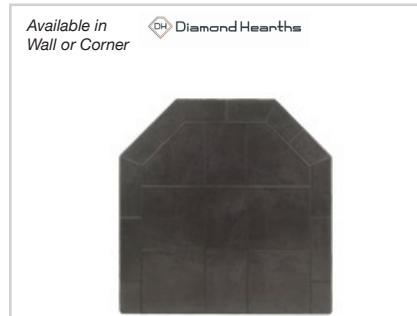

Midnight Black (MB)

Hearthpads

Size	List Price
*24" x 32"	$296.00
*24" x 36"	$307.00
*32" x 32"	$330.00
36" x 36"	$353.00
40" x 40"	$398.00

Hearthpads

Size	List Price
48" x 48"	$455.00
*48" x 54"	$500.00
54" x 54"	$535.00

Hearth Extensions
-Available in Flatwall only

Size	List Price
*12" x 48"	$296.00
*18" x 48"	$319.00