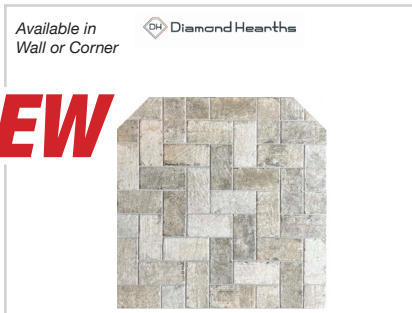

NEW

New York Brick (NY)

Hearthpads

Size	List Price
*24" x 32"	$341.00
*24" x 36"	$353.00
*32" x 32"	$387.00
*36" x 36"	$421.00
40" x 40"	$500.00

Hearthpads

Size	List Price
48" x 48"	$580.00
*48" x 54"	$648.00
54" x 54"	$705.00

Hearth Extensions
-Available in Flatwall only

Size	List Price
*12" x 48"	$319.00
*18" x 48"	$353.00

*Non-stock product

How to Order: Choose your Size, Style - Flatwall (DL) or Corner (SL), and Color Code e.g. Bianco Brown (BBR)

Example: 40 x 40 Corner Board in Pewter = 40SLPW, 48D x 54W Wall Board in Peacock = 4854DLPS

Shipping: Please check with your Monsma Sales Rep for lead times on non-stock boards.

Custom Boards: Please call for quotes for special sizes and shapes, Sapphire Aluminum Edge, and all Diamond Shield Products. Custom order form is required.