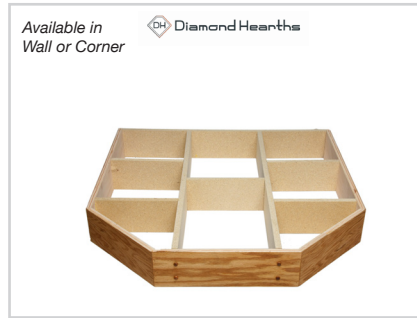

Oak - 5" Pedestal *Non Stock Item*

Pedestals

Size	List Price
*24" x 32"	$228.00
*24" x 36"	$228.00
*32" x 32"	$239.00
*36" x 36"	$239.00
*40" x 40"	$250.00

Pedestals

Size	List Price
*48" x 48"	$262.00
*48" x 54"	$273.00
*54" x 54"	$296.00

Pedestal Extensions

-Available in Flatwall only

Size	List Price
*12" x 48"	$205.00
*18" x 48"	$205.00