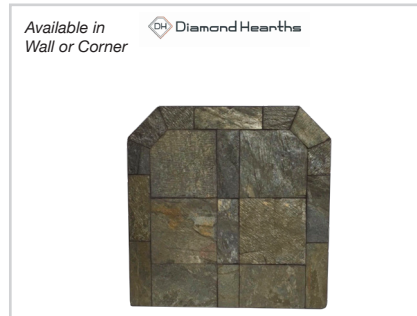

Peacock Slate (PS)

Hearthpads

Size	List Price
*24" x 32"	\$330.00
*24" x 36"	\$341.00
*32" x 32"	\$364.00
*36" x 36"	\$398.00
40" x 40"	\$455.00

Hearthpads

Size	List Price
48" x 48"	\$500.00
*48" x 54"	\$557.00
54" x 54"	\$591.00

Hearth Extensions
 -Available in Flatwall only

Size	List Price
*12" x 48"	\$307.00
*18" x 48"	\$341.00

Natural Silver Slate (NSS)

Hearthpads

Size	List Price
*24" x 32"	\$375.00
*24" x 36"	\$387.00
*32" x 32"	\$398.00
*36" x 36"	\$444.00
*40" x 40"	\$512.00