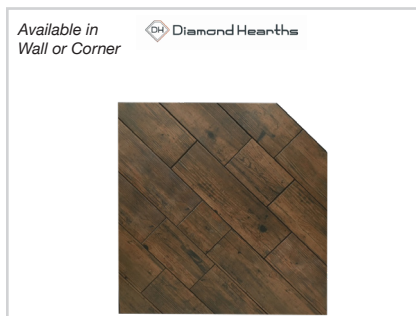

Fresco (FR)

Hearthpads

Size	List Price
*24" x 32"	$319.00
*24" x 36"	$330.00
*32" x 32"	$353.00
36" x 36"	$387.00
40" x 40"	$444.00

Hearthpads

Size	List Price
48" x 48"	$500.00
*48" x 54"	$557.00
54" x 54"	$580.00

Hearth Extensions

-Available in Flatwall only

Size	List Price
*12" x 48"	$307.00
*18" x 48"	$330.00