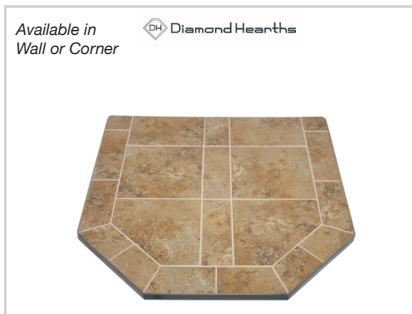

African Safari (AS) Non Stock Color

Hearthpads

Size	List Price
*24" x 32"	$307.00
*24" x 36"	$319.00
*32" x 32"	$341.00
*36" x 36"	$364.00
*40" x 40"	$421.00

Hearthpads

Size	List Price
*48" x 48"	$478.00
*48" x 54"	$523.00
*54" x 54"	$557.00

Hearth Extensions

-Available in Flatwall only

Size	List Price
*12" x 48"	$296.00
*18" x 48"	$319.00

*Non-stock product

How to Order: Choose your Size, Style - Flatwall (DL) or Corner (SL), and Color Code e.g. Bianco Brown (BBR)

Example: 40 x 40 Corner Board in Pewter = 40SLPW, 48D x 54W Wall Board in Peacock = 4854DLPS

Shipping: Please check with your Monsma Sales Rep for lead times on non-stock boards.

Custom Boards: Please call for quotes for special sizes and shapes, Sapphire Aluminum Edge, and all Diamond Shield Products. Custom order form is required.