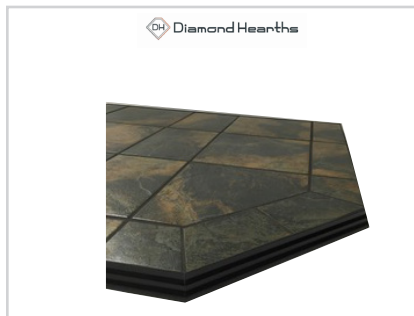

Type 2 Upgrade - with R Value 1.4 w/ Traditional Edge Non Stock Item

Hearthpads

Size	List Price
*24" x 32"	$182.00
*24" x 36"	$182.00
*32" x 32"	$194.00
*36" x 36"	$205.00
*40" x 40"	$216.00

Hearthpads

Size	List Price
*48" x 48"	$239.00
*48" x 54"	$262.00
*54" x 54"	$285.00

Size	List Price
*12" x 48"	$205.00
*18" x 48"	$205.00

Add price of upgrade to price of hearth pad.

Wall Bracket Kit: $46.00

Kit includes 4 black steel brackets with pre-drilled holes and screws to attach the bracket to the hearth pad only.

*Non-stock product

How to Order: Choose your Size, Style - Flatwall (DL) or Corner (SL), and Color Code e.g. Bianco Brown (BBR)

Example: 40 x 40 Corner Board in Pewter = 40SLPW, 48D x 54W Wall Board in Peacock = 4854DLPS

Shipping: Please check with your Monsma Sales Rep for lead times on non-stock boards.

Custom Boards: Please call for quotes for special sizes and shapes, Sapphire Aluminum Edge, and all Diamond Shield Products. Custom order form is required.