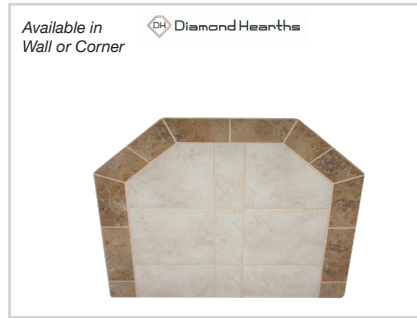

Spring Breeze (SB)

Hearthpads

Size	List Price
*24" x 32"	$296.00
*24" x 36"	$307.00
*32" x 32"	$330.00
*36" x 36"	$353.00
40" x 40"	$398.00

Hearthpads

Size	List Price
48" x 48"	$455.00
*48" x 54"	$500.00
*54" x 54"	$535.00

Hearth Extensions

-Available in Flatwall only

Size	List Price
*12" x 48"	$296.00
*18" x 48"	$319.00