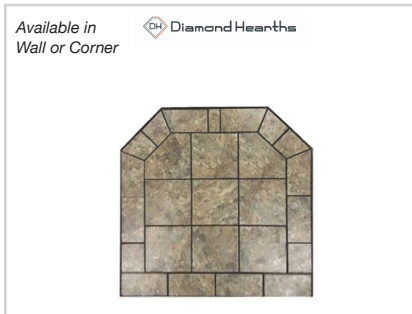

Hearth Extensions
 -Available in Flatwall only

Size	List Price
*12" x 48"	\$285.00
*18" x 48"	\$307.00

Navajo Nero (NN)

Hearthpads

Size	List Price
*24" x 32"	\$307.00
*24" x 36"	\$319.00
*32" x 32"	\$341.00
*36" x 36"	\$364.00
40" x 40"	\$421.00

Hearthpads

Size	List Price
48" x 48"	\$478.00
*48" x 54"	\$523.00
54" x 54"	\$557.00

Hearth Extensions
 -Available in Flatwall only

Size	List Price
*12" x 48"	\$296.00
*18" x 48"	\$319.00

Chocolate Fawn (CF)