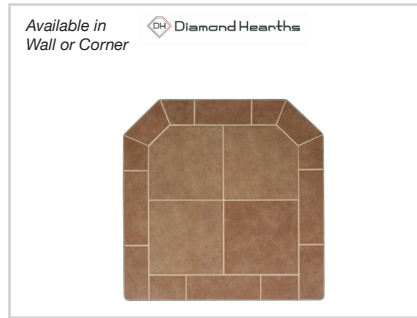

Bianco Brown (BBR) *Discontinued Available while supplies last*

Hearthpads

Size	List Price
36" x 36"	$332.00

Hearthpads

Size	List Price
48" x 48"	$437.00

Hearth Extensions
-Available in Flatwall only