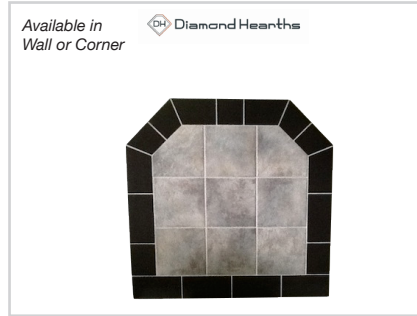

Winter Shadows (WS) Non Stock Color

Hearthpads

Size	List Price
*24" x 32"	$296.00
*24" x 36"	$307.00
*32" x 32"	$330.00
*36" x 36"	$353.00
*40" x 40"	$398.00

Hearthpads

Size	List Price
*48" x 48"	$455.00
*48" x 54"	$500.00
*54" x 54"	$535.00

Hearth Extensions

-Available in Flatwall only

Size	List Price
*12" x 48"	$296.00
*18" x 48"	$319.00