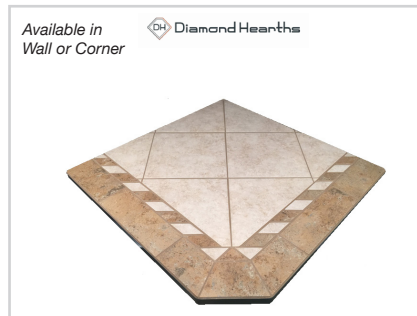

Pedestals

Size	List Price
*24" x 32"	\$273.00
*24" x 36"	\$273.00
*32" x 32"	\$285.00
*36" x 36"	\$296.00
*40" x 40"	\$319.00

Pedestals

Size	List Price
*48" x 48"	\$341.00
*48" x 54"	\$364.00
*54" x 54"	\$398.00

Pedestal Extensions

-Available in Flatwall only

Size	List Price
*12" x 48"	\$273.00
*18" x 48"	\$273.00

Custom Inlays - Egyptian, Gem, Braided (pictured) *Non Stock Item*

Hearthpads

Size	List Price
*24" x 32"	\$273.00
*24" x 36"	\$285.00
*32" x 32"	\$296.00
*36" x 36"	\$307.00
*40" x 40"	\$330.00