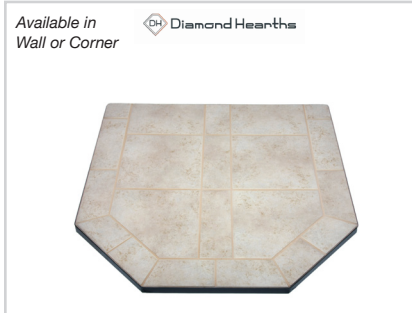

Cabo Caramel (CC) Non Stock Color

Hearthpads

Size	List Price
*24" x 32"	$296.00
*24" x 36"	$307.00
*32" x 32"	$330.00
*36" x 36"	$353.00
*40" x 40"	$398.00

Hearthpads

Size	List Price
*48" x 48"	$455.00
*48" x 54"	$500.00
*54" x 54"	$535.00

Hearth Extensions

-Available in Flatwall only

Size	List Price
*12" x 48"	$296.00
*18" x 48"	$319.00