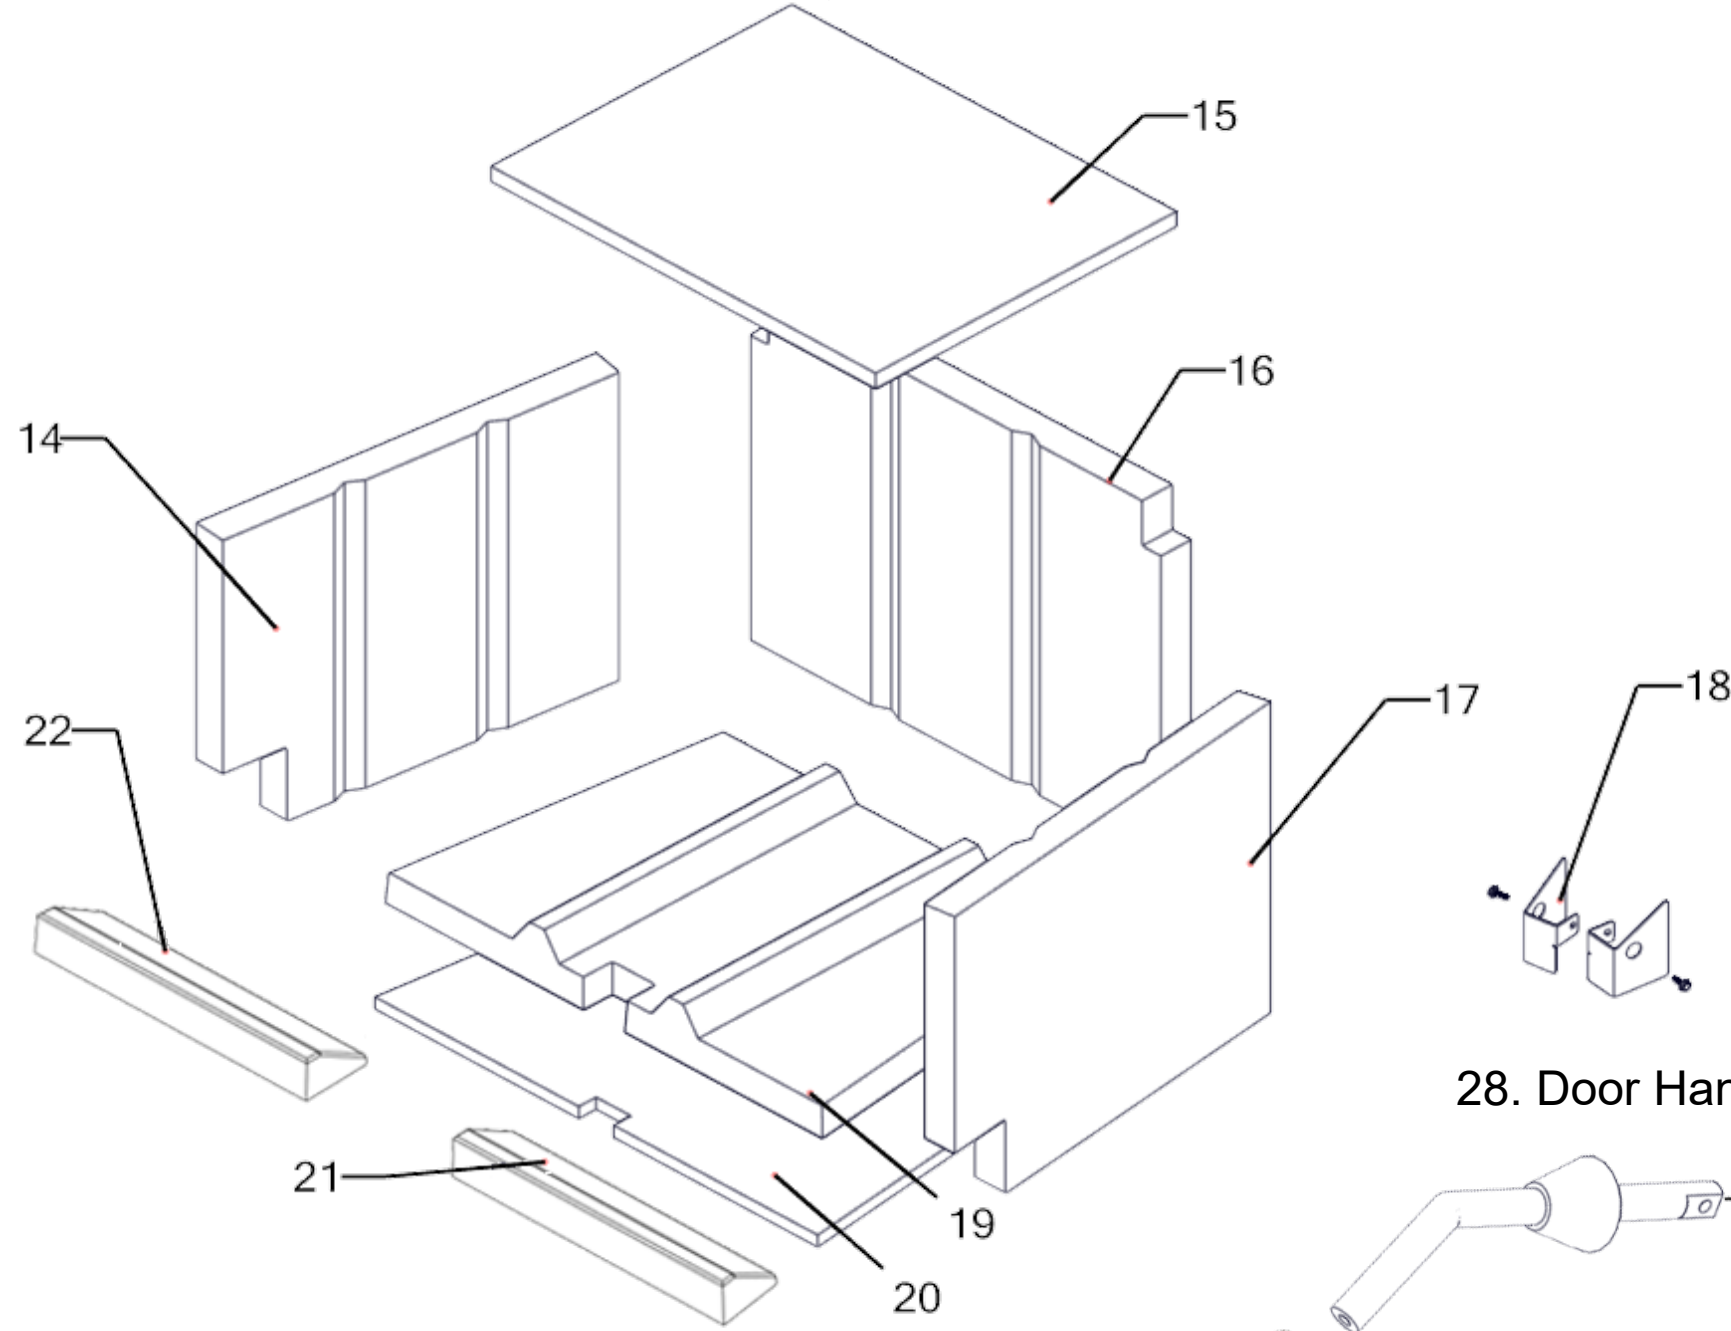

23. Complete Refractory Brick Set