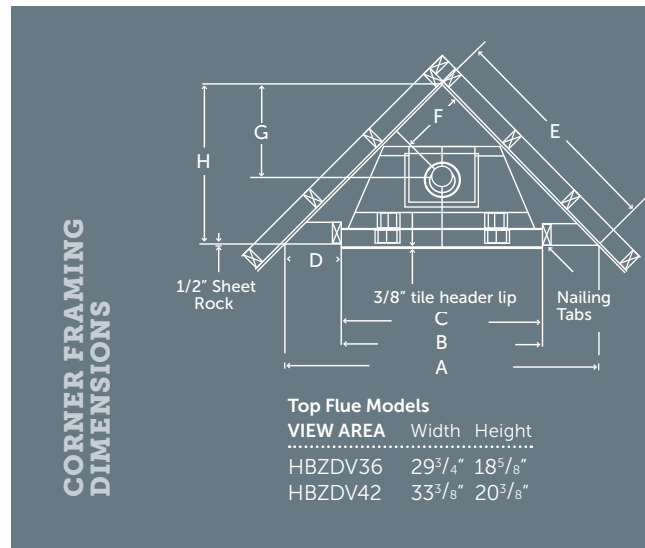

Log Set

LOGC44 Burnt Oak Eight Piece Log Set (Required)

CORNER FRAMING DIMENSIONS

LOUVERED

	HBZDV36	HBZDV42	HBZDV36	HBZDV42
A	54 ¹³ / ₁₆ "	58 ¹³ / ₁₆ "	59 ⁷ / ₈ "	63 ¹³ / ₁₆ "
B	36 ³ / ₈ "	42 ³ / ₈ "	38 ⁷ / ₁₆ "	42 ⁷ / ₁₆ "
C	36"	42"	38 ¹ / ₁₆ "	42 ¹ / ₁₆ "
D	9 ³ / ₁₆ "	8 ¹ / ₄ "	10 ¹¹ / ₁₆ "	10 ¹ / ₁₆ "
E	38 ³ / ₄ "	41 ⁵ / ₈ "	42 ⁵ / ₁₆ "	45 ¹ / ₈ "
F	12 ³ / ₈ "	13 ³ / ₄ "	12 ³ / ₈ "	13 ³ / ₄ "
G	17 ⁹ / ₁₆ "	19 ¹ / ₂ "	17 ⁹ / ₁₆ "	19 ¹ / ₂ "
H	27 ³ / ₈ "	29 ⁷ / ₁₆ "	29 ¹⁵ / ₁₆ "	31 ⁷ / ₈ "

CLEAN VIEW CIRCULATING KIT (CVCK)

UNIT AND FRAMING SPECIFICATIONS (IN.)

Top Flue Models	Height Actual	Height Framing	Width Actual	Width Framing	Depth Actual	Depth Framing
LOUVERS						
HBZDV36	34 ¹³ / ₁₆ "	35"	36"	36 ³ / ₈ "	16 ⁷ / ₁₆ "	17"
HBZDV42	37"	37 ¹ / ₈ "	41 ⁷ / ₈ "	42 ³ / ₈ "	16 ⁷ / ₁₆ "	17"
CLEAN VIEW CIRCULATING KIT (CVCK)						
HBZDV36	34 ¹¹ / ₁₆ "	41"	38 ¹ / ₁₆ "	38 ⁷ / ₁₆ "	18 ⁷ / ₈ "	19 ¹ / ₂ "
HBZDV42	36 ¹³ / ₁₆ "	43"	42 ¹ / ₁₆ "	42 ⁷ / ₁₆ "	18 ¹⁵ / ₁₆ "	19 ¹ / ₂ "