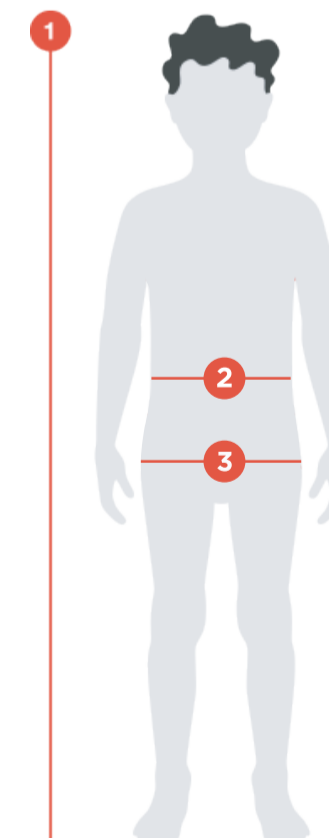

3. HIP

Measure around the fullest part of your hips keeping the tape horizontal.

PLEASE REFER TO THE BELOW SIZE GUIDE FOR **SPEEDO** EQUIPMENT