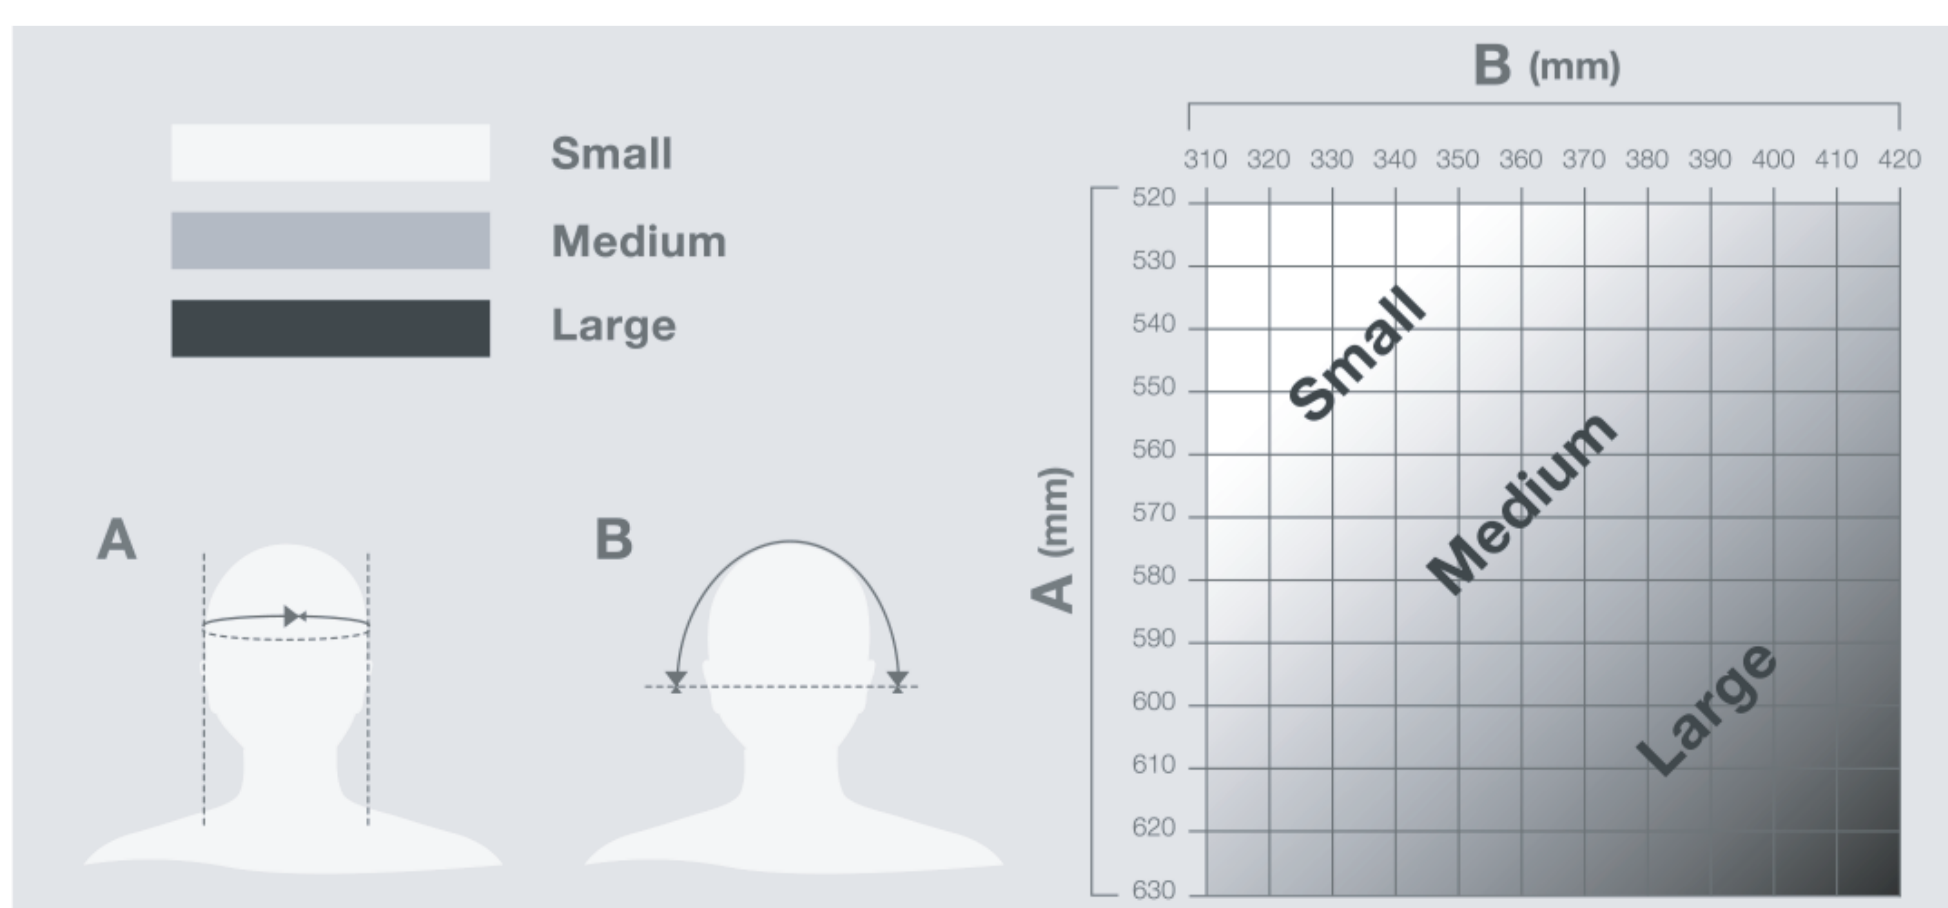

Fastskin Caps Size Chart (CM)

Biofuse Fitness Fin Size Chart (CM)

SIZE	XS	S	M	L	XL
UK FOOT	12 - 1	2 - 4	5 - 7	8 - 10	11 - 13