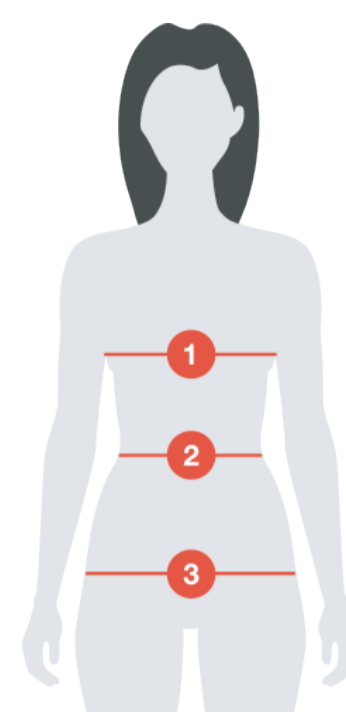

## Women's Swimwear "How to Measure" (CM)

### 1. CHEST

Measure around the fullest part, across chest points, keeping the tape horizontal.

### 2. WAIST

Measure around the narrowest part (typically the small of your back and where your body bends side to side), keeping the tape horizontal.

### 3. HIP

Measure around the fullest part of your hips keeping the tape horizontal.