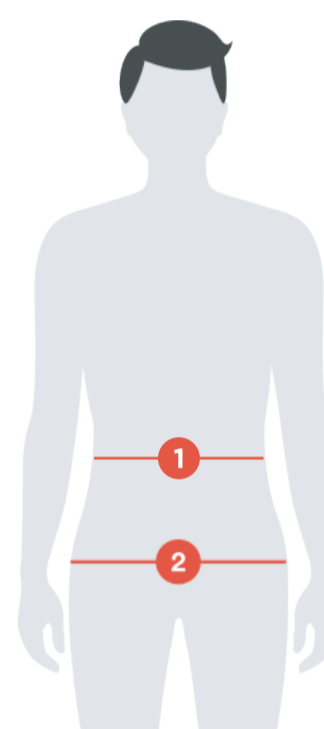

2. HIP

Measure around the fullest part of your hips keeping the tape horizontal.

Junior Girls' Swimwear Size Chart (CM)

SIZE	7-8YRS/26	9-10YRS/28	11-12YRS/30	13-14YRS/32	15-16YRS/34
HEIGHT	128	140	152	164	176
CHEST	65.5	71	78	84	91
WAIST	61.5	66	71	76	81
HIP	70	75	81.5	88	94.5

Junior Girls' Swimwear "How to Measure" (CM)

1. HEIGHT

Remove their shoes and measure their height against a wall.

2. CHEST

Measure around the fullest part, across chest points, keeping the tape horizontal.

3. WAIST

Measure around the narrowest part (typically the small of your back and where your body bends side to side), keeping the tape horizontal.