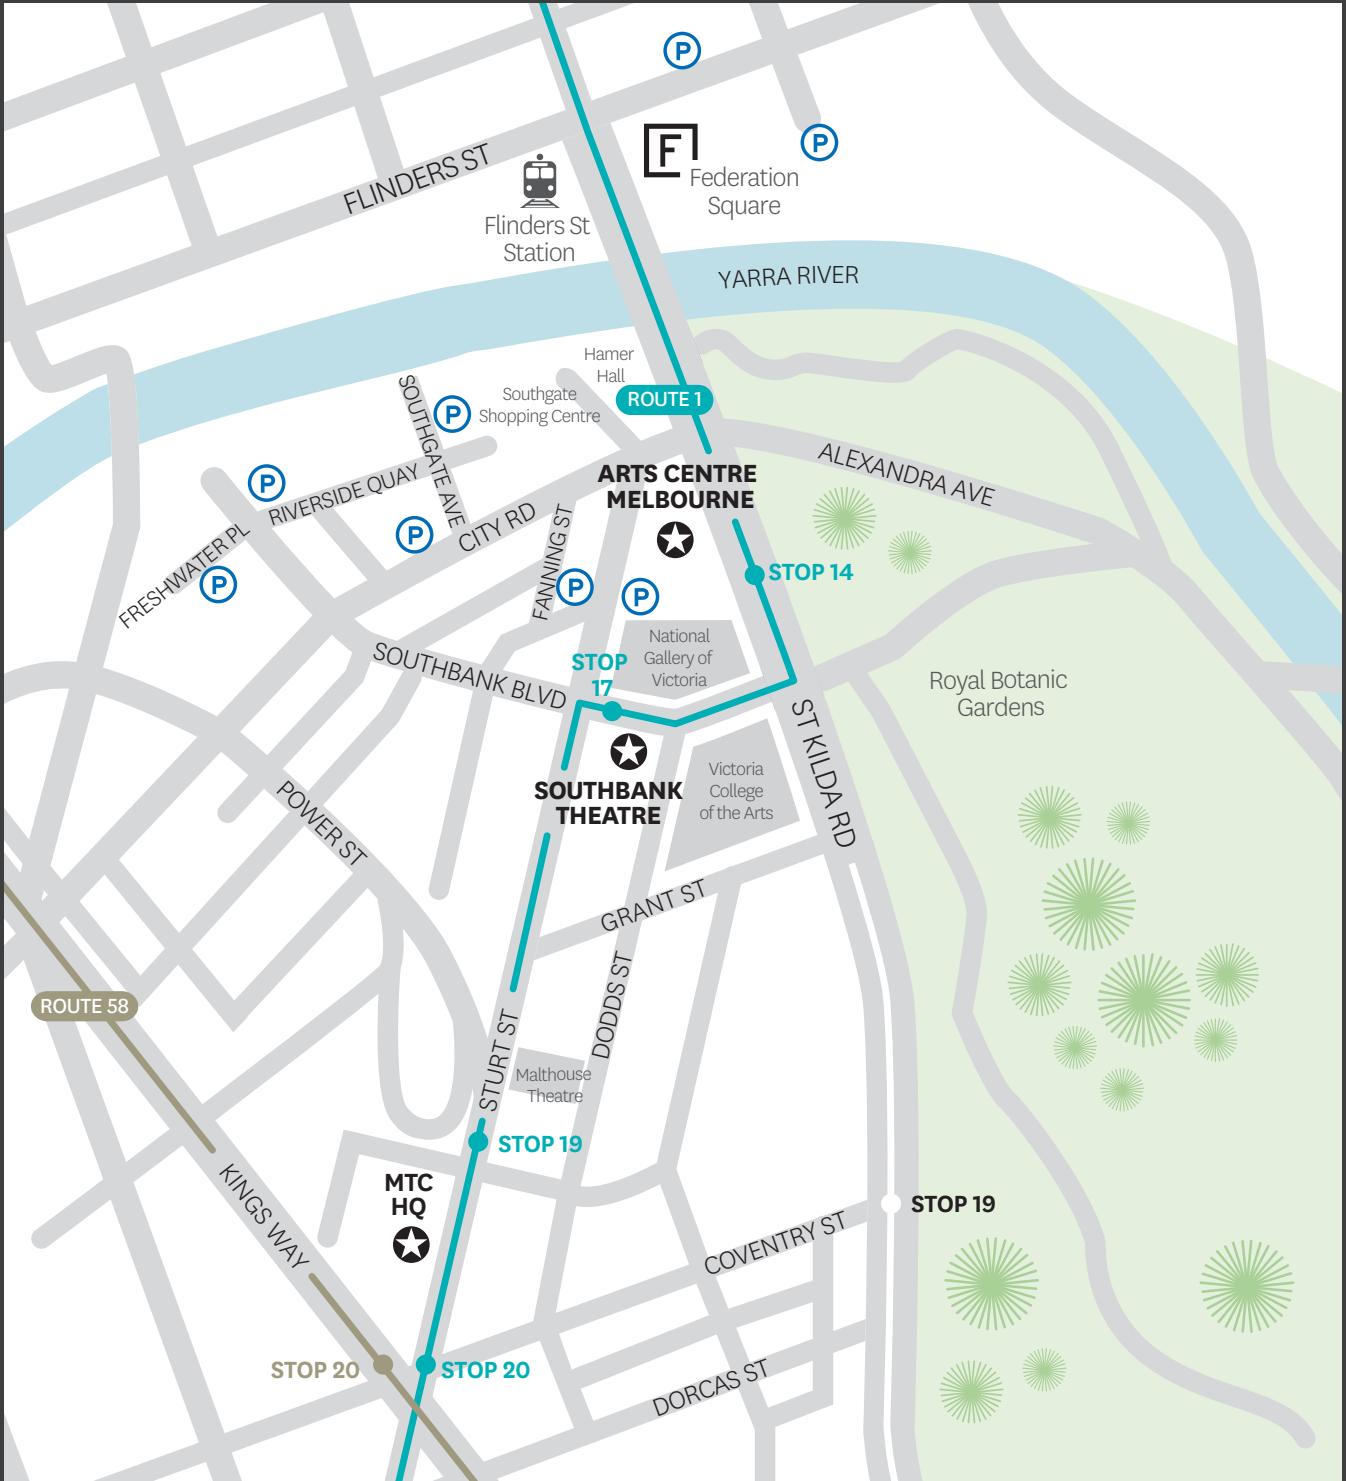

MTC TRANSPORT MAP

ROUTE 1

ROUTE 58

ROUTE 3, 5, 6, 16, 64, 67, 72

The number 1 tram stops right outside the theatre, the first stop after turning the corner from St Kilda Rd onto Southbank Blvd, and continues down Sturt St to MTC HQ. The number 58 tram also stops near MTC HQ at the corner of Sturt St and Kings Way.