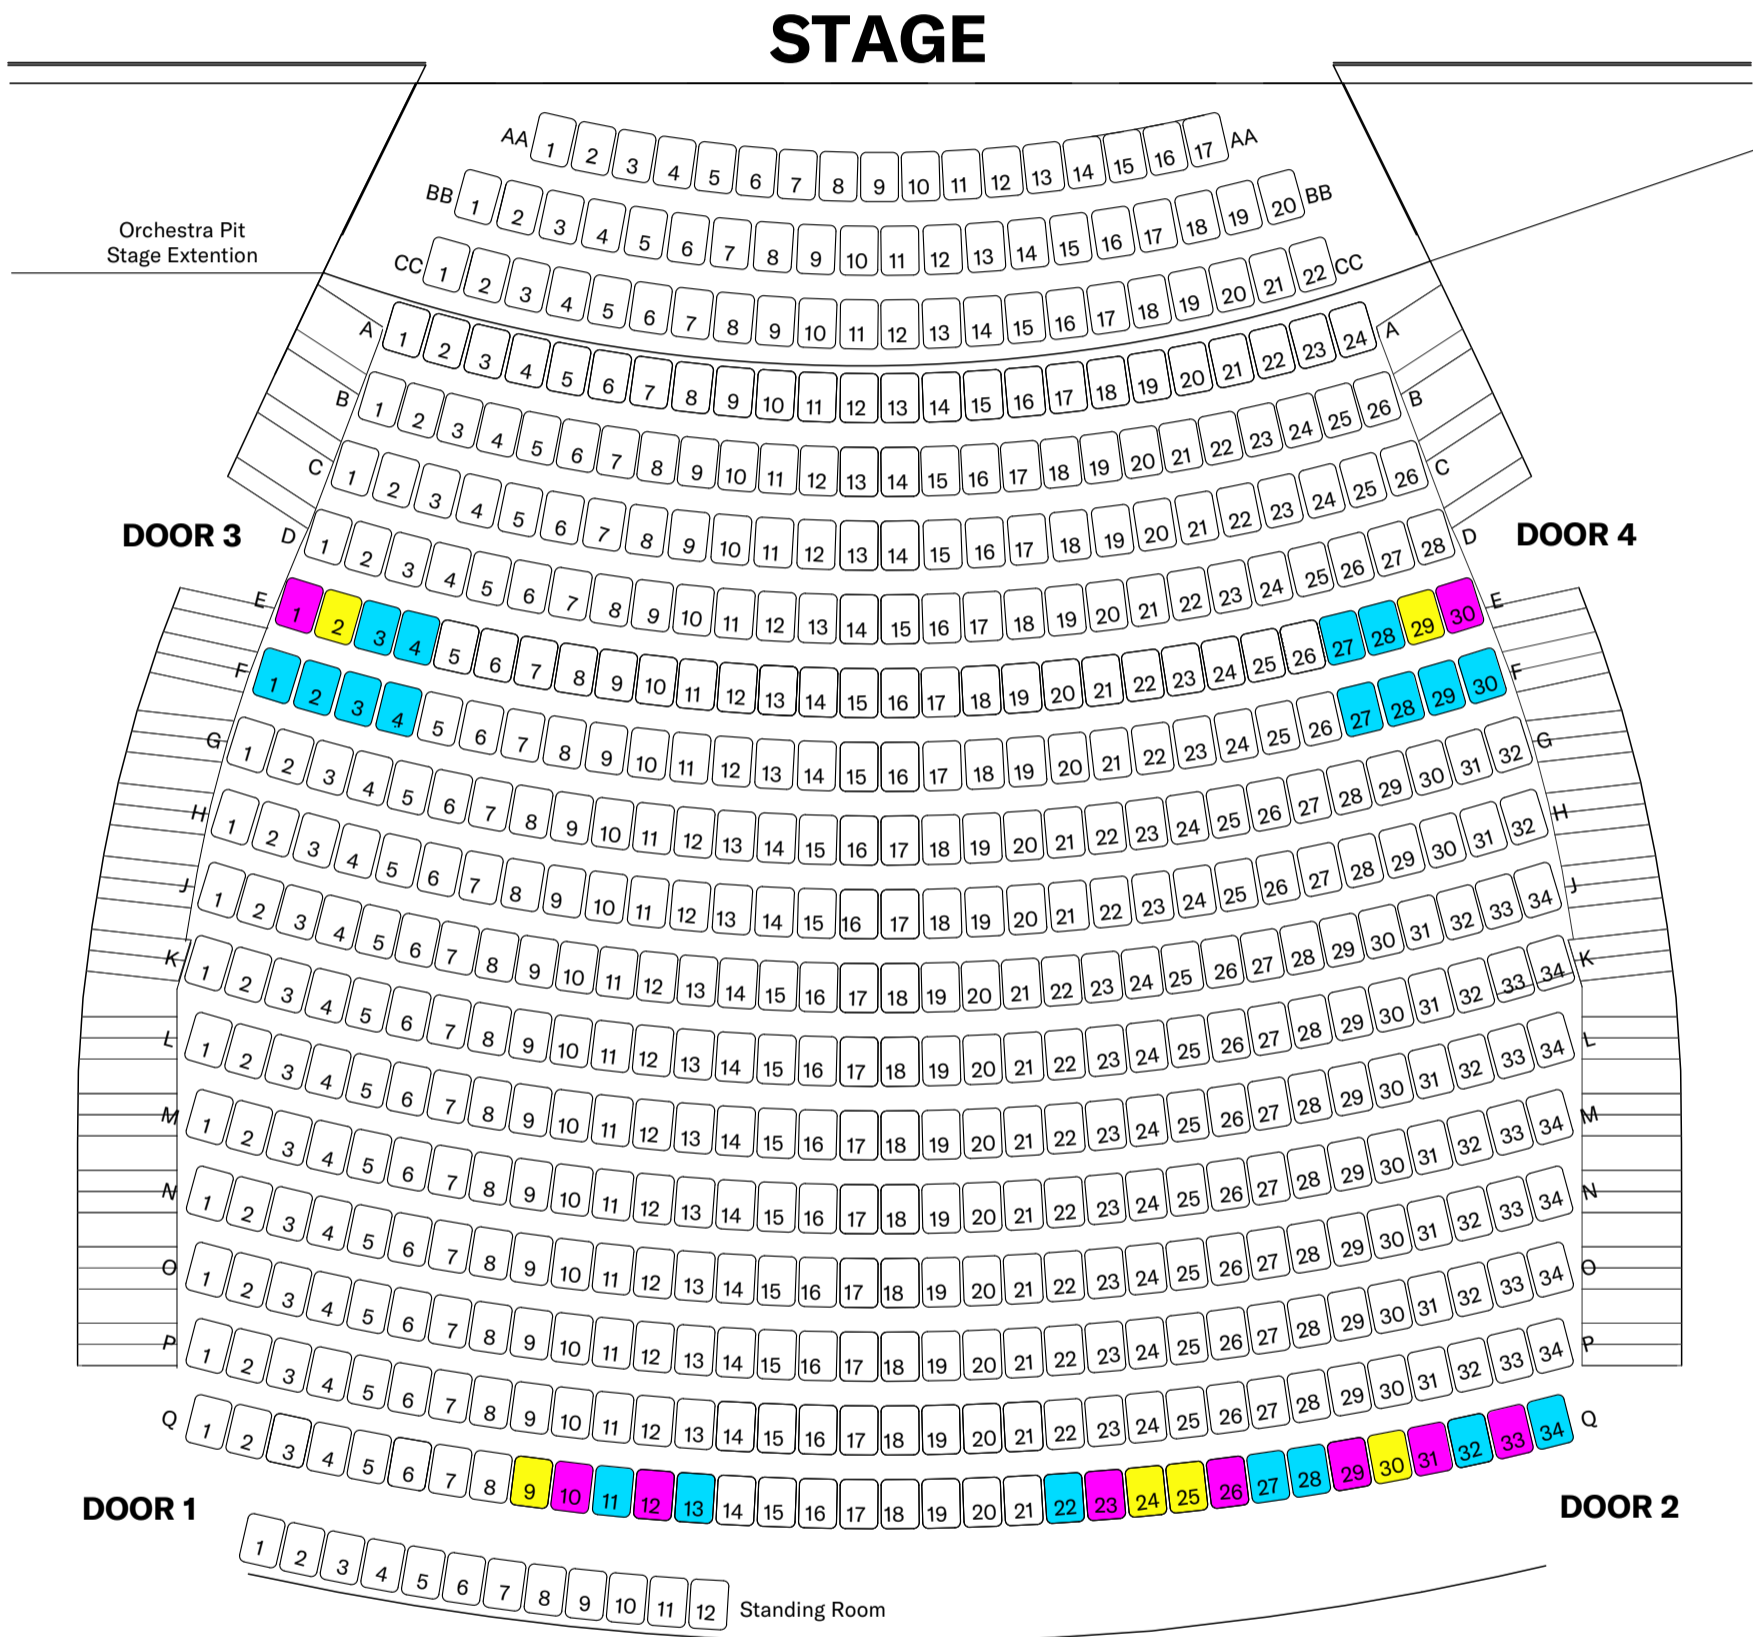

SEATING PLAN

SUMNER THEATRE

	Removable seat
	Wheelchair position
	Companion seat

MELBOURNE THEATRE COMPANY