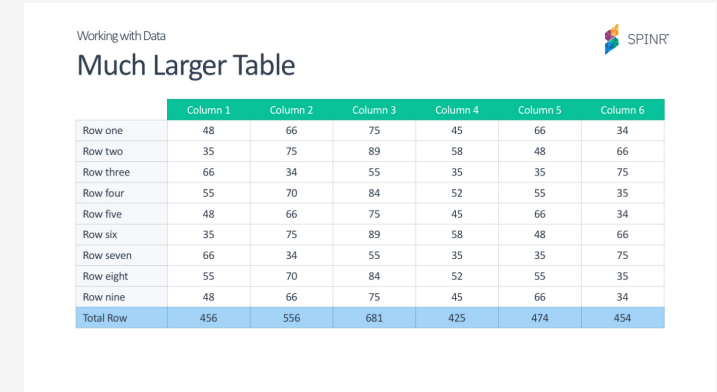

You can find the WIP Template here: <https://bit.ly/2CCazVB>

Powerpoint title slide

Powerpoint infographics

Powerpoint agenda slide

Powerpoint table slide

Powerpoint section slide

Powerpoint inner content slide