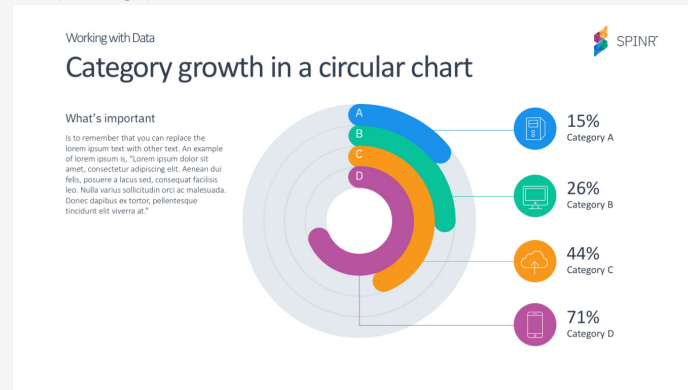

You can find the WIP Template here: <https://bit.ly/2CCazVB>

Powerpoint title slide

Powerpoint infographics

Powerpoint agenda slide

Powerpoint table slide

Powerpoint section slide

Powerpoint inner content slide