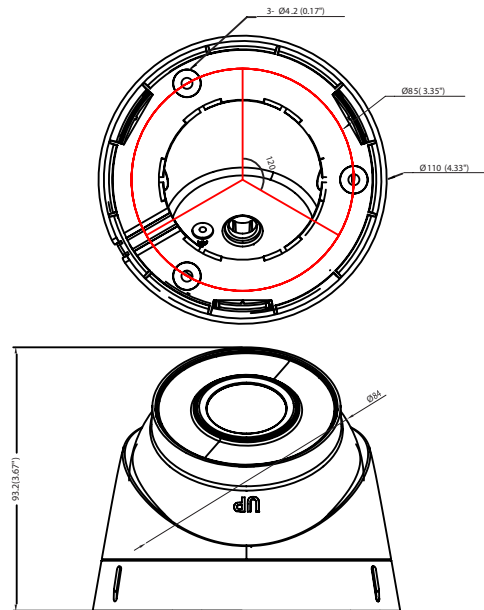

HD VIEWING

With high-definition 2MP resolution that delivers HD images up to 1920x1080, you'll have complete visibility of your property.

LOW MAINTENANCE

These Luma cameras are less susceptible to IR glare from dirt and dust that might accumulate over time, making them easy to care for.

Technical Specs & Features

FEATURES	LUMA
	31 Series
Starting MSRP	\$151.95
Housing Options	Turret Bullet
Color Options	White Black/Gray
Resolution	2MP
Lens Type	Fixed
IR Range	30m
Starlight	X
H.265 Support	✓
3rd Video Stream for Control	X
IP66 Outdoor Rating	✓
Pigtail-Free Housing	X
Temperature Range	-22°F-122°F
D-WDR Wide Dynamic Range	✓
True-WDR	X
Local Power/Video	X
OvrC Support	✓
LumaLink Support	X
All Metal Housing	X
Control System Support	X

LUM-31-TUR-IP-XX TECHNICAL DIMENSIONS

LUM-31-BUL-IP-XX TECHNICAL DIMENSIONS