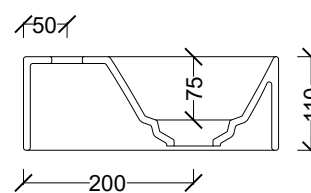

OVERFLOW & WASTE

32 mm non-overflow plug
& waste not included.

SPY 40

STYLE

Bench / Wall Basin

CODE

NTH : SPY40/0

1TH : SPY40/1

COLOURS

White
Premium Colours Available

OVERFLOW & WASTE

32 mm non-overflow plug
& waste not included.

SPY 60

STYLE

Bench / Wall Basin

CODE

NTH : SPY60/0

1TH : SPY60/1

COLOURS

White
Premium Colours Available

OVERFLOW & WASTE

32 mm non-overflow plug
& waste not included.