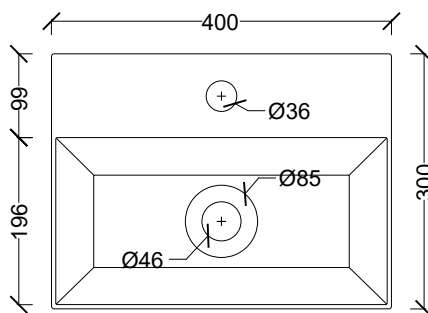

OVERFLOW & WASTE

32 mm non-overflow plug
& waste not included.

SPY 40

STYLE

Bench / Wall Basin

CODE

NTH : SPY40/0

1TH : SPY40/1

COLOURS

White
Premium Colours Available

OVERFLOW & WASTE

32 mm non-overflow plug
& waste not included.

SPY 60

STYLE

Bench / Wall Basin

CODE

NTH : SPY60/0

1TH : SPY60/1

COLOURS

White
Premium Colours Available

OVERFLOW & WASTE

32 mm non-overflow plug
& waste not included.