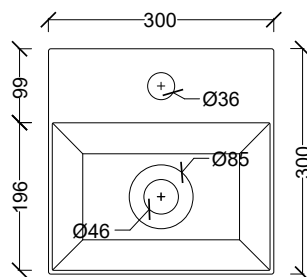

SPY 30

STYLE

Bench / Wall Basin

CODE

NTH : SPY30/0

1TH : SPY30/1

COLOURS

White
Premium Colours Available

OVERFLOW & WASTE

32 mm non-overflow plug
& waste not included.

SPY 40

STYLE

Bench / Wall Basin

CODE

NTH : SPY40/0

1TH : SPY40/1

COLOURS

White
Premium Colours Available

OVERFLOW & WASTE

32 mm non-overflow plug
& waste not included.

SPY 60

STYLE

Bench / Wall Basin

CODE

NTH : SPY60/0

1TH : SPY60/1

COLOURS

White
Premium Colours Available

OVERFLOW & WASTE

32 mm non-overflow plug
& waste not included.