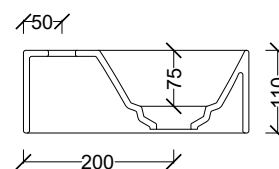

OVERFLOW & WASTE

32 mm non-overflow plug
& waste not included.

SPY 40

STYLE

Bench / Wall Basin

CODE

NTH : SPY40/0

1TH : SPY40/1

COLOURS

White
Premium Colours Available

OVERFLOW & WASTE

32 mm non-overflow plug
& waste not included.

SPY 60

STYLE

Bench / Wall Basin

CODE

NTH : SPY60/0

1TH : SPY60/1

COLOURS

White
Premium Colours Available

OVERFLOW & WASTE

32 mm non-overflow plug
& waste not included.