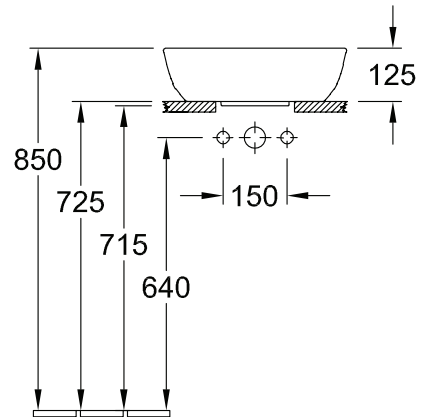

ARTIS ROUND VESSEL BASIN

Product Image	Technical Specification
---------------	-------------------------

Note: Waste not included

Description

Artis Round Vessel Basin

41794301 430x430mm

Additional Information

- 5 Year Warranty *Conditions Apply
- Without overflow
- Recommended waste, order 94250
White pop-up waste or 94240
Chrome pop-up waste
- Made from TitanCeram offering;
 - » Uniquely precise design
 - » Extremely thin walls
 - » Clearly defined edges