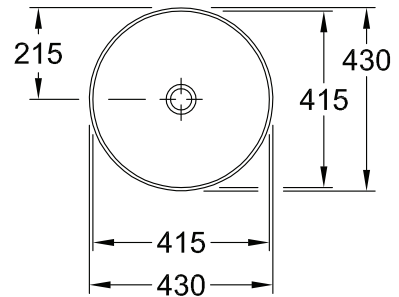

ARTIS ROUND VESSEL BASIN

Product Image	Technical Specification
---------------	-------------------------

Note: Waste not included

Description

Artis Round Vessel Basin

41794301 430x430mm

Additional Information

- 5 Year Warranty *Conditions Apply
- Without overflow
- Recommended waste, order 94250
White pop-up waste or 94240
Chrome pop-up waste
- Made from TitanCeram offering;
 - » Uniquely precise design
 - » Extremely thin walls
 - » Clearly defined edges