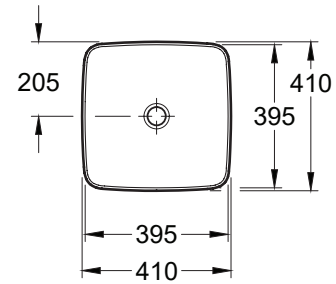

# ARTIS SQUARE VESSEL BASIN

Product Image	Technical Specification
---------------	-------------------------

Note: Waste not included

## Description

Artis Square Vessel Basin

**41784101**      410x410mm

## Additional Information

- 5 Year Warranty \*Conditions Apply
- Without overflow
- Recommended waste, order 94250 White pop-up waste or 94240 Chrome pop-up waste
- Made from TitanCeram offering;
  - » Uniquely precise design
  - » Extremely thin walls
  - » Clearly defined edges