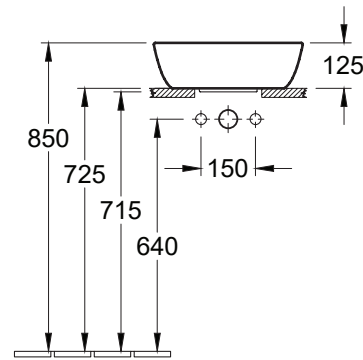

# ARTIS SQUARE VESSEL BASIN

Product Image	Technical Specification
---------------	-------------------------

Note: Waste not included

## Description

Artis Square Vessel Basin

**41784101**      410x410mm

## Additional Information

- 5 Year Warranty \*Conditions Apply
- Without overflow
- Recommended waste, order 94250 White pop-up waste or 94240 Chrome pop-up waste
- Made from TitanCeram offering;
  - » Uniquely precise design
  - » Extremely thin walls
  - » Clearly defined edges