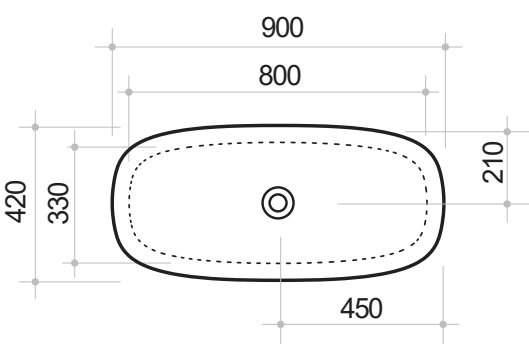

Specifications

Colour / Finish — White / Gloss, White / Matt, Black / Gloss, Black / Matt, Zolfo / Matt, Nuvola / Matt, Tempesta / Matt, Laguna / Matt, Basento / Matt

Material — Ceramic

Tap Holes — NTH

Waste Outlet — 32mm Clic Clac Plug & Waste with matching Ceramic Top to be ordered separately (VA2FV/C.XX)

W x D x H — 900 x 420 x 130mm

Bench Depth — Minimum 490mm recommended

Installation Note: It is recommended that the basin be installed using a flexible sealant, epoxy type glues must not be used. To do so may void product warranty.

> valdama

Just
BATHROOMWARE

Note: All dimensions are in millimetres and are subject to normal manufacturing variations. Parisi Bathware Pty Ltd reserves the right to vary specifications at any time without notice. November 2016