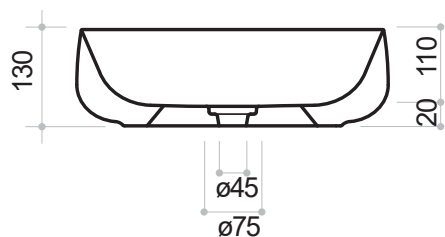

Specifications

Colour / Finish — White / Gloss, White / Matt, Black / Gloss, Black / Matt, Zolfo / Matt, Nuvola / Matt, Tempesta / Matt, Laguna / Matt, Basento / Matt

Material — Ceramic

Tap Holes — NTH

Waste Outlet — 32mm Clic Clac Plug & Waste with matching Ceramic Top to be ordered separately (VA2FV/C.XX)

W x D x H — 900 x 420 x 130mm

Bench Depth — Minimum 490mm recommended

Installation Note: It is recommended that the basin be installed using a flexible sealant, epoxy type glues must not be used. To do so may void product warranty.

> valdama

Just
BATHROOMWARE

Note: All dimensions are in millimetres and are subject to normal manufacturing variations. Parisi Bathware Pty Ltd reserves the right to vary specifications at any time without notice. November 2016