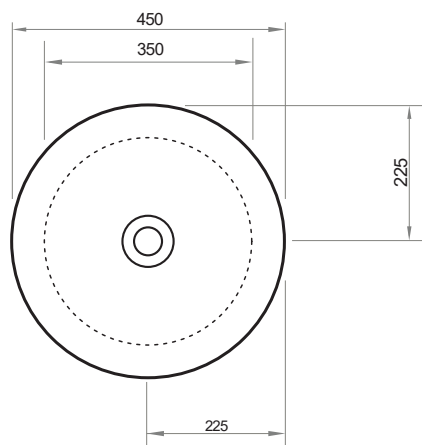

Seed 450 Ø Bench Basin

Product Code: VA24 (White/Gloss), VA24.01(White/Matt), VA24.02 (Black/Gloss), VA24.22 (Black/Matt), VA24.90 (Zolfo/Matt), VA24.91(Nuvola/Matt), VA24.92 (Tempesta/Matt), VA24.93 (Laguna/Matt), VA24.94 (Basento/Matt)

The Seed Collection, designed by Prospero Rasulo, was born from the idea of a seed that generates a form when watered.

Specifications

Colour / Finish — White / Gloss, White / Matt, Black / Gloss, Black / Matt, Zolfo / Matt, Nuvola / Matt, Tempesta / Matt, Laguna / Matt, Basento / Matt

Material — Ceramic

Tap Holes — NTH

Waste Outlet — 32mm Clic Clac Plug & Waste with matching Ceramic Top to be ordered separately (VA2FV/C.XX)

W x D x H — Ø450 x 130mm

Bench Depth — Minimum 520mm recommended

Warranty — 10 years

Installation Note: It is recommended that the basin be installed using a flexible sealant. Epoxy type glues must not be used. To do so may void product warranty.

>valdama

DESIGN PLUS

Just
BATHROOMWARE