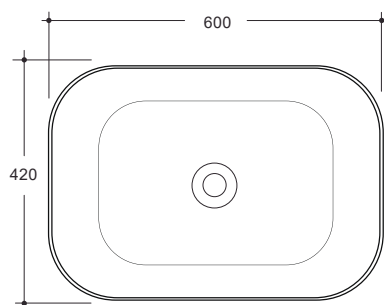

Plug & Waste
NOT INCLUDED

Metamorfosi 4

STYLE

Bench

CODE

MET42600BN

WEIGHT

11 kg

COLOURS

White.
Black & White +40%

OVERFLOW & WASTE

32 mm non-overflow plug & waste not included.

Just
BATHROOMWARE