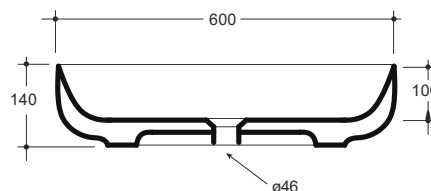

Plug & Waste
NOT INCLUDED

Metamorfosi 4

STYLE

Bench

CODE

MET42600BN

WEIGHT

11 kg

COLOURS

White.
Black & White +40%

OVERFLOW & WASTE

32 mm non-overflow plug & waste not included.

Just
BATHROOMWARE