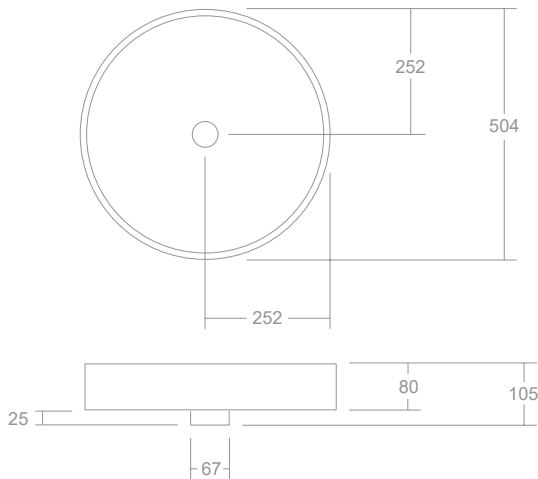

The Motif basins are a functional art piece for the bathroom, they can initiate the approach to a bathroom design or enhance the style of an existing one.

Created from a combination of solid surface and glass, the Motif basin is available in three etched patterns Forest, Kaleidoscope and Pebble.

Supplied with a polished chrome pop up plug and waste with matching spacer, the basin floats above the bench top accentuating the patterns and creating stunning reflections onto the vanity.

Dimensions

Diameter: 504mm
Depth: 105mm

Features

Material: Solid surface surround with etched glass base

Patterns:

Overflow: No
Waste Size: 32mm
Spacer: Yes
Waste Supplied: Yes

Cleaning

Solid surface:

Spills should be cleaned up promptly. Clean with a mild detergent or soapy water and soft cloth. For more stubborn marks use a diluted very mild non-coloured abrasive cleaner with a soft cloth in light circular motions over the entire surface. Finish by cleaning off detergents with a soft wet cloth and towel dry.