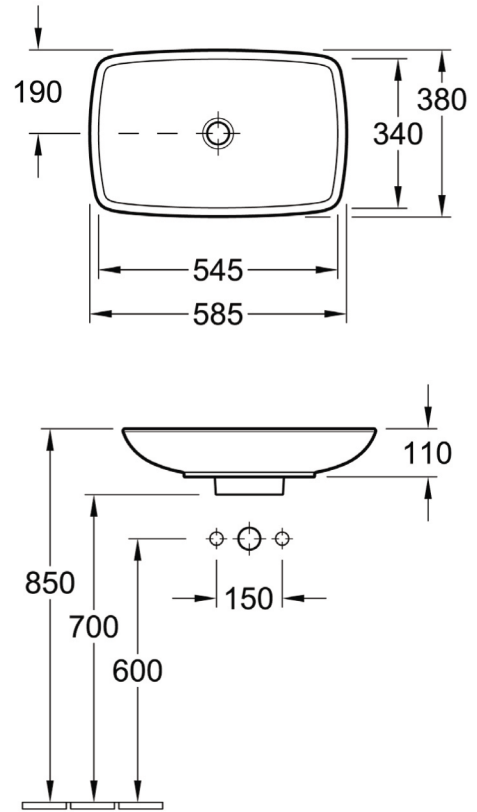

LOOP VESSEL BASIN RECTANGULAR LOW PROFILE

Product Image	Technical Specification
---------------	-------------------------

Basins Supplied with Ceramic Non Closeable Waste. Optional Closeable Waste Recommended – 943240F

Description

Loop Vessel Basin Rectangular Low Profile

51540001 Vessel Basin Rectangluar

Additional Information

- Note Basin Supplied: No taphole with overflow & ceramic waste fitting