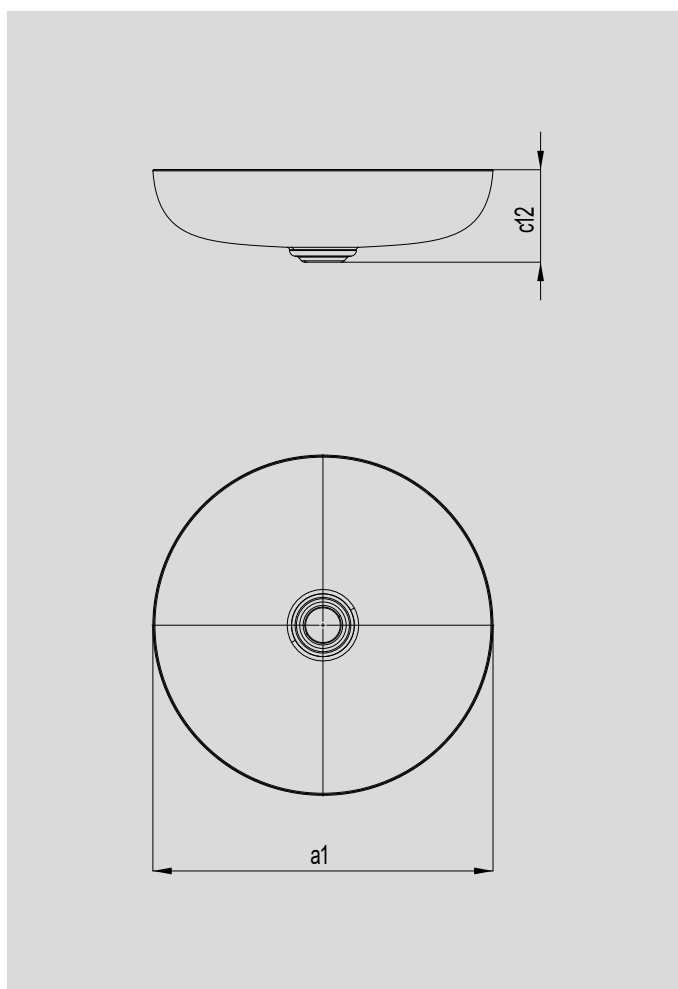

# MIENA WASHBOWL

- Premium products redefine the concept of sophisticated minimalism
- Iconic in bathroom design: ideal for combination with elegant fittings
- Versatile combination with bathtubs and shower surfaces designed for a "perfect match"
- made of KALDEWEI steel enamel – resilient and durable material matched perfectly to the design
- designed by Anke Salomon

Similar illustrations

*Just*  
BATHROOMWARE

Model No.		NEW	NEW
External length	a1	380	450 mm
Distance basin surface to bottom edge of waste hole	c12	122	122 mm
Weight of the enamelled washbasin in kg		5,57	7,37 mm