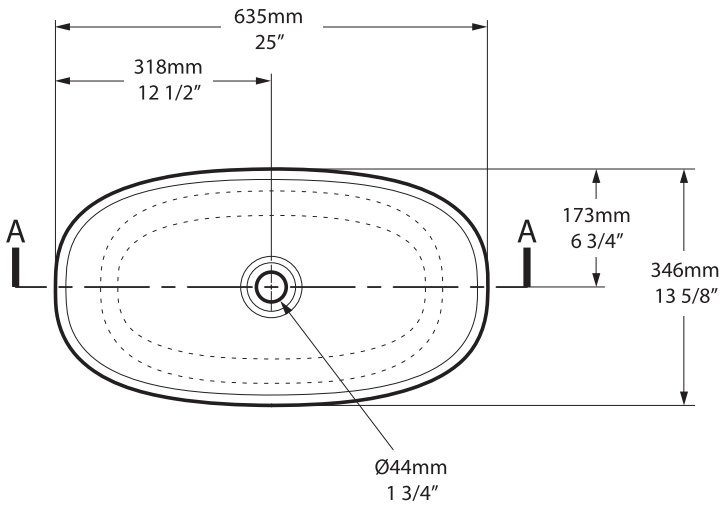

Front view

Side view

Section AA

Just
BATHROOMWARE

*All measurements subject to +/-5% tolerance

l = 635mm / 25"
w = 346mm / 13 5/8"
h = 169mm / 6 5/8"

.dwg | .dxf | .skp www.vandabaths.com

Massachusetts Code Approved
cUPC listing by IAPMO File No. 6970