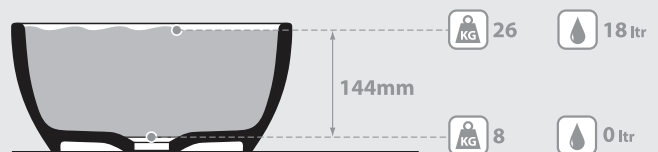

Front view

Side view

Section AA

Just
BATHROOMWARE

*All measurements subject to +/-5% tolerance

l = 635mm / 25"
w = 346mm / 13 5/8"
h = 169mm / 6 5/8"

.dwg | .dxf | .skp www.vandabaths.com

Massachusetts Code Approved
cUPC listing by IAPMO File No. 6970