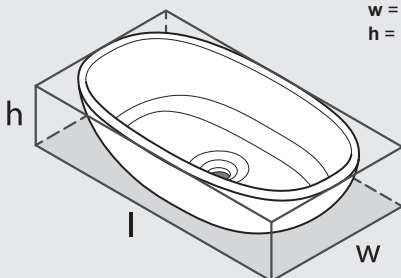

Front view

Side view

Section AA

Just
BATHROOMWARE

*All measurements subject to +/-5% tolerance

l = 635mm / 25"
w = 346mm / 13 5/8"
h = 169mm / 6 5/8"

.dwg | .dxf | .skp www.vandabaths.com

Massachusetts Code Approved
cUPC listing by IAPMO File No. 6970