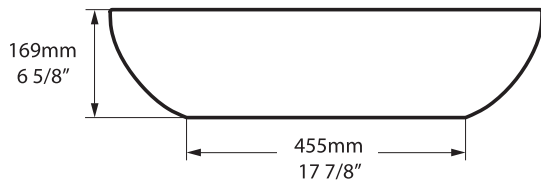

Front view

Side view

Section AA

Just
BATHROOMWARE

*All measurements subject to +/-5% tolerance

l = 635mm / 25"
w = 346mm / 13 5/8"
h = 169mm / 6 5/8"

.dwg | .dxf | .skp www.vandabaths.com

Massachusetts Code Approved
cUPC listing by IAPMO File No. 6970