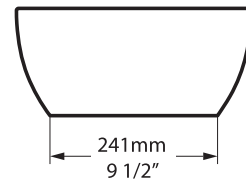

Front view

Side view

Section AA

Just
BATHROOMWARE

*All measurements subject to +/-5% tolerance

l = 635mm / 25"
w = 346mm / 13 5/8"
h = 169mm / 6 5/8"

.dwg | .dxf | .skp www.vandabaths.com

Massachusetts Code Approved
cUPC listing by IAPMO File No. 6970