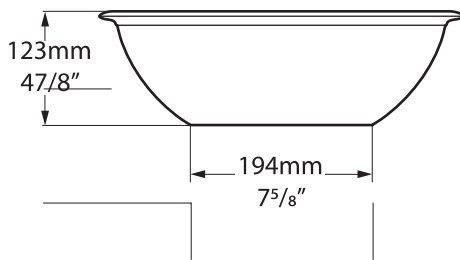

# Drayton 40

VB-DRA-40-NO / VB-DRA40-xx-NO

Top view

Rim detail

Front view

Side view

Section AA

*Just*  
BATHROOMWARE

\*All measurements subject to +/-5% tolerance

l = 400mm / 15 3/4"  
w = 400mm / 15 3/4"  
h = 123mm / 4 7/8"