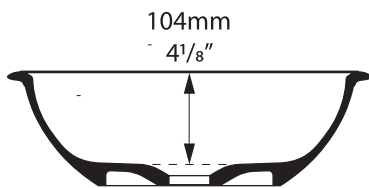

# Drayton 40

VB-DRA-40-NO / VB-DRA40-xx-NO

Top view

Rim detail

Front view

Side view

Section AA

*Just*  
BATHROOMWARE

\*All measurements subject to +/-5% tolerance

l = 400mm / 15 3/4"  
w = 400mm / 15 3/4"  
h = 123mm / 4 7/8"