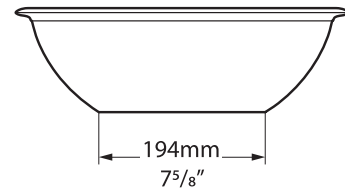

# Drayton 40

VB-DRA-40-NO / VB-DRA40-xx-NO

Top view

Rim detail

Front view

Side view

Section AA

*Just*  
BATHROOMWARE

\*All measurements subject to +/-5% tolerance

l = 400mm / 15 3/4"  
w = 400mm / 15 3/4"  
h = 123mm / 4 7/8"