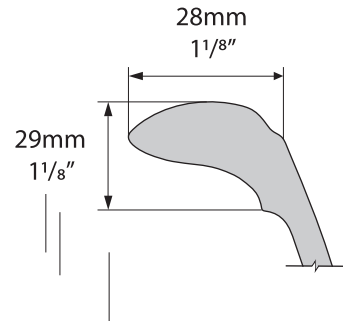

# Drayton 40

VB-DRA-40-NO / VB-DRA40-xx-NO

Top view

Rim detail

Front view

Side view

Section AA

*Just*  
BATHROOMWARE

\*All measurements subject to +/-5% tolerance

l = 400mm / 15 3/4"  
w = 400mm / 15 3/4"  
h = 123mm / 4 7/8"