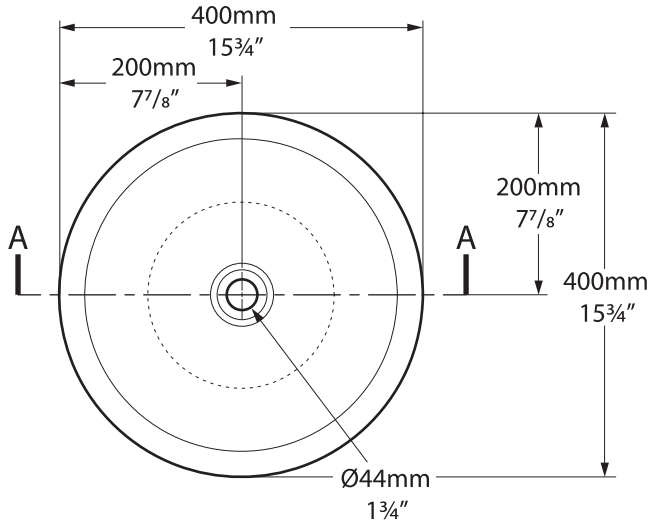

# Drayton 40

VB-DRA-40-NO / VB-DRA40-xx-NO

Top view

Rim detail

Front view

Side view

Section AA

*Just*  
BATHROOMWARE

\*All measurements subject to +/-5% tolerance

l = 400mm / 15 3/4"  
w = 400mm / 15 3/4"  
h = 123mm / 4 7/8"