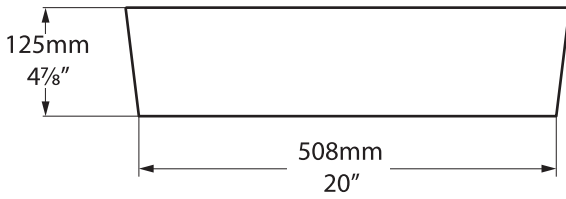

VB-IOS-54-NO / VB-IOS54-xx-NO

Top view

Front view

Side view

Section AA

Just
BATHROOMWARE

*All measurements subject to +/-5% tolerance

l = 540mm / 21 1/4"
w = 362mm / 14 1/4"
h = 125mm / 4 7/8"