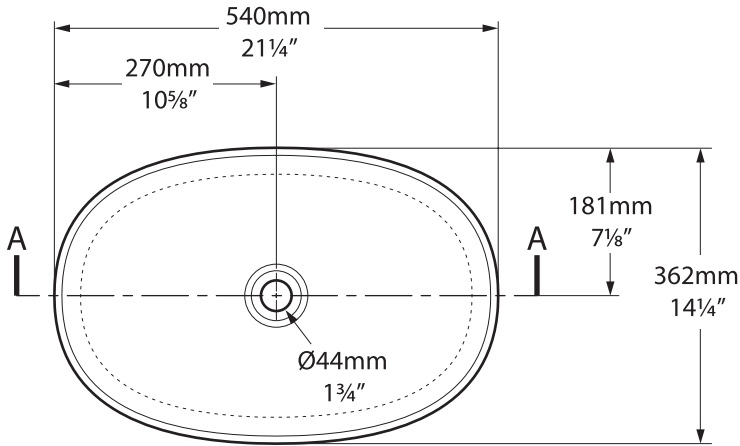

VB-IOS-54-NO / VB-IOS54-xx-NO

Top view

Front view

Side view

Section AA

Just
BATHROOMWARE

*All measurements subject to +/-5% tolerance

l = 540mm / 21 1/4"
w = 362mm / 14 1/4"
h = 125mm / 4 7/8"