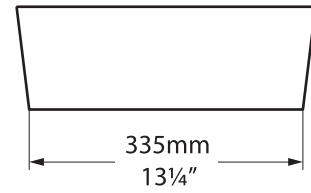

VB-IOS-54-NO / VB-IOS54-xx-NO

Top view

Front view

Side view

Section AA

Just
BATHROOMWARE

*All measurements subject to +/-5% tolerance

l = 540mm / 21 1/4"
w = 362mm / 14 1/4"
h = 125mm / 4 7/8"