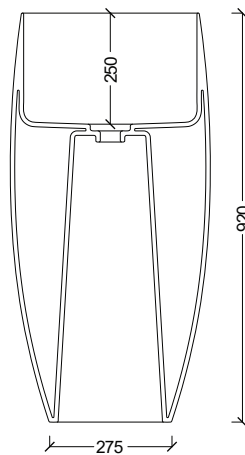

### OVERFLOW & WASTE

32 mm non-overflow plug  
& waste not included.

Note: All dimensions are in millimetres and are subject to normal manufacturing variances.

Studio Bagno Pty Ltd reserves the right to vary specifications at any time without notice. Date created: 25/07/2018