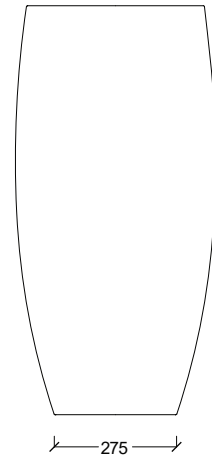

### STYLE

Freestanding Column

### OVERFLOW & WASTE

32 mm non-overflow plug  
& waste not included.

Note: All dimensions are in millimetres and are subject to normal manufacturing variances.

Studio Bagno Pty Ltd reserves the right to vary specifications at any time without notice. Date created: 25/07/2018