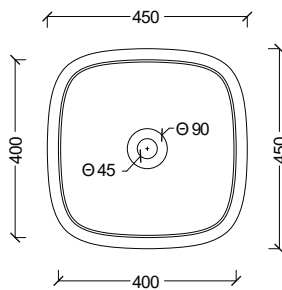

### OVERFLOW & WASTE

32 mm non-overflow plug  
& waste not included.

Note: All dimensions are in millimetres and are subject to normal manufacturing variances.

Studio Bagno Pty Ltd reserves the right to vary specifications at any time without notice. Date created: 25/07/2018